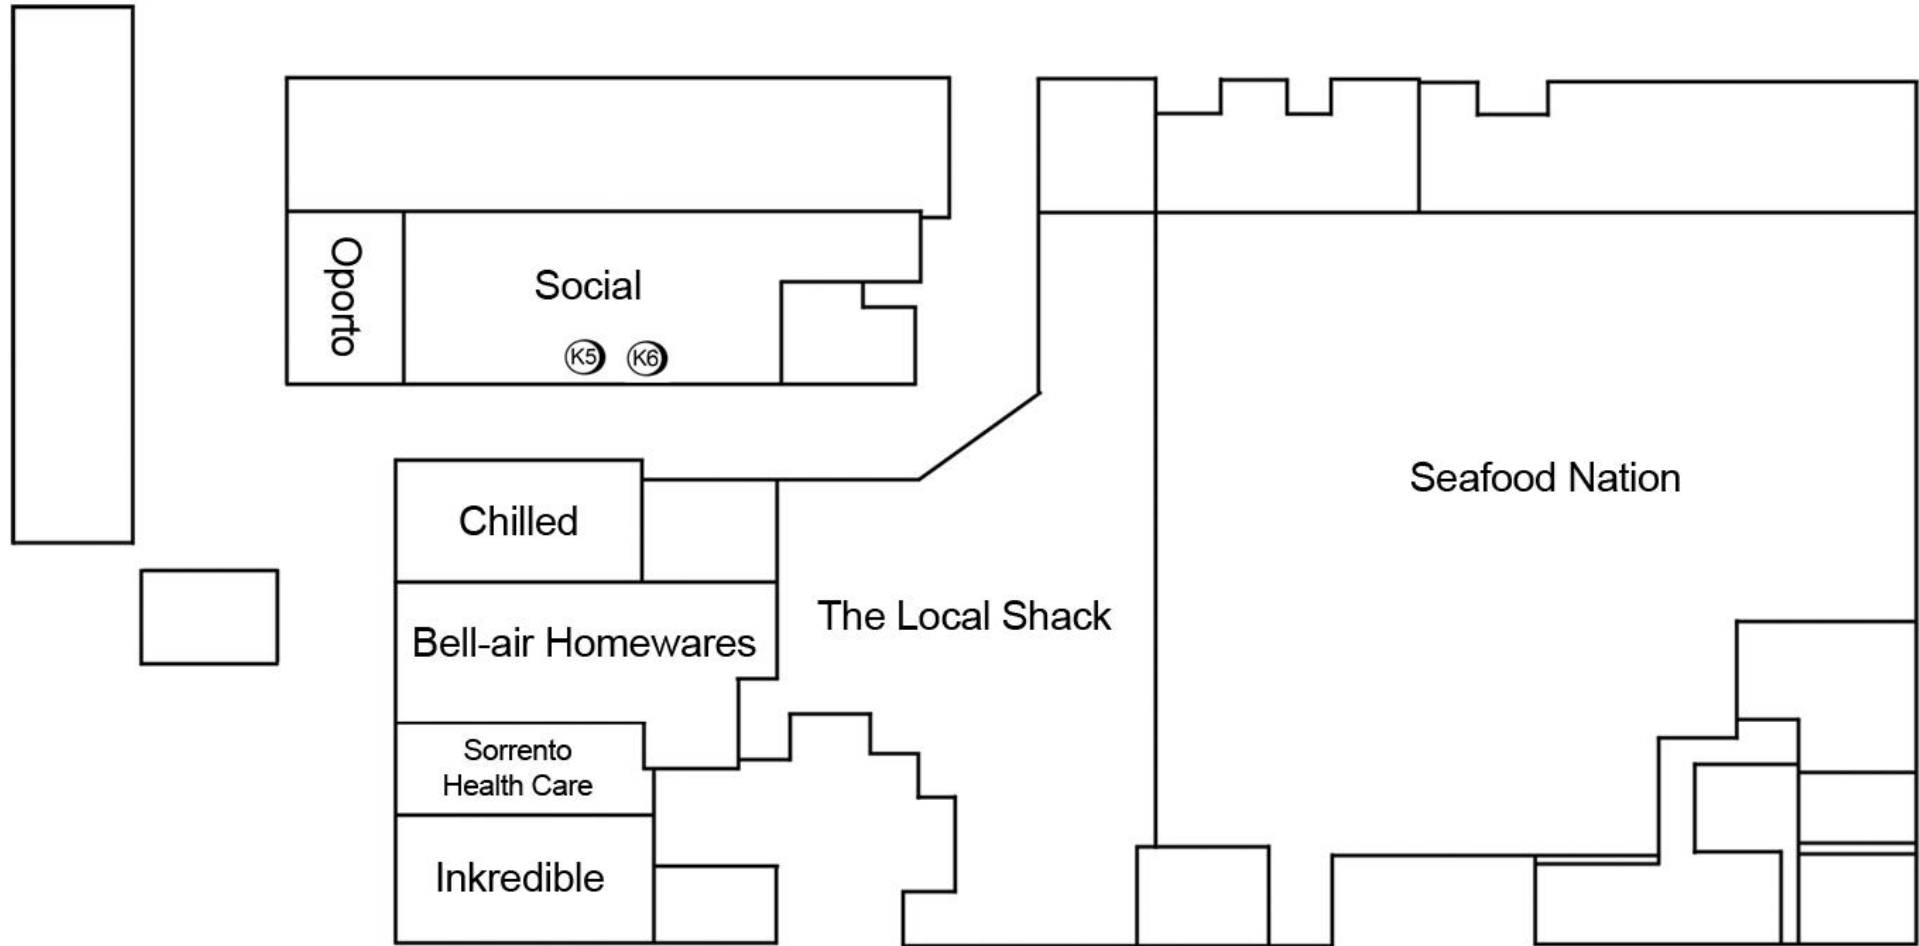

Sorrento Quay Hillary's Boat Harbour

28 Southside Drive, Hillary's

Basic Pricing Information

All Sites:

Lockable Kiosks, Powered, 6sqm.

\$275.00 Per Week (Off Peak)

\$550.00 Per Week (Peak)

Prices subject to change without notice