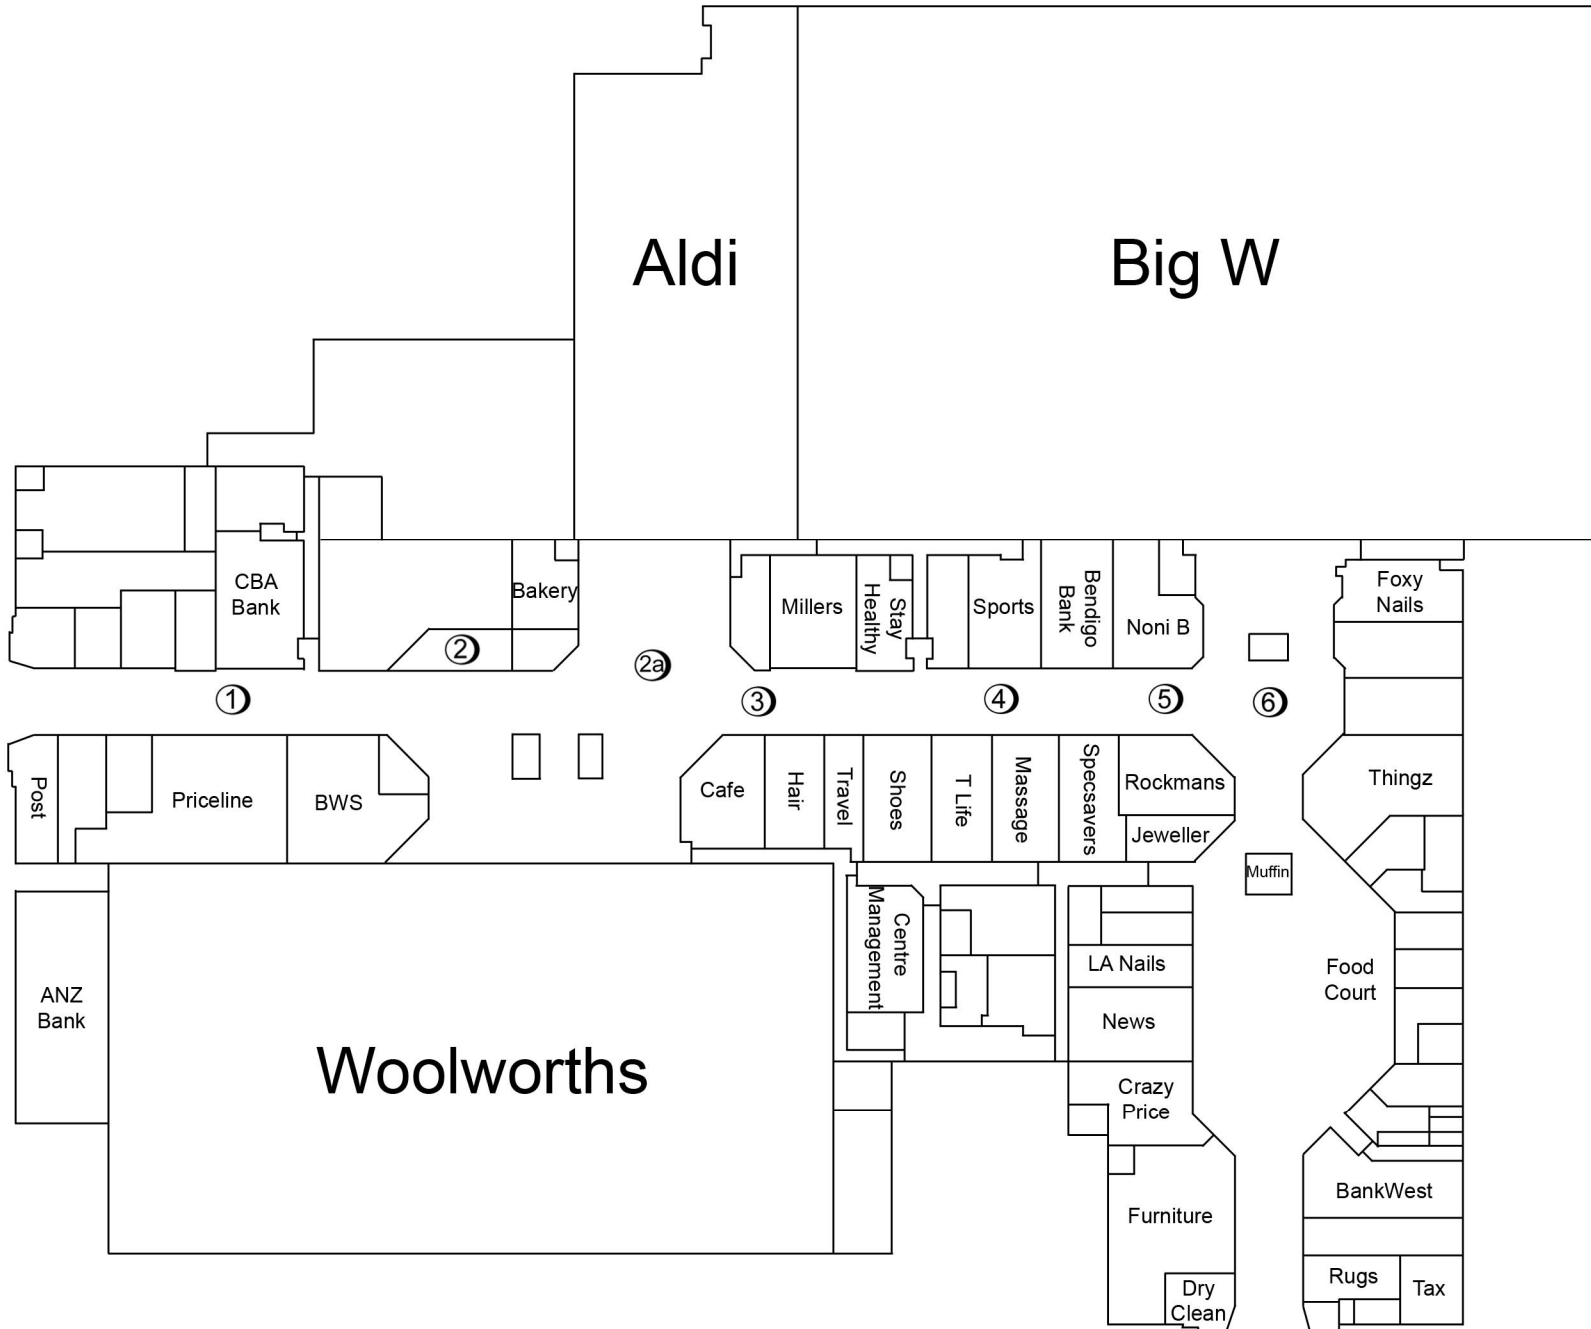

Kingsway City Shopping Centre

168 Wanneroo Road, Madeley

Basic Pricing Information

- Site 1, 2m x 2m, No Power, 2 Trestles
 - Site 2, 4m x 2m, Power, 6 Trestles
 - Site 2a, 4m x 3m, Power, 6 Trestles
 - Site 3, 3m x 2m, No Power, 4 Trestles
 - Site 4, 3m x 2m, No Power, 4 Trestles
 - Site 5, 3m x 2m, Power, 4 Trestles
 - Site 6, 4m x 4m, Power, 6 Trestles
- All Sites \$1,028.50 Per Week Inclusive.
 Prices subject to change without notice.
 Updated 10/02/2020