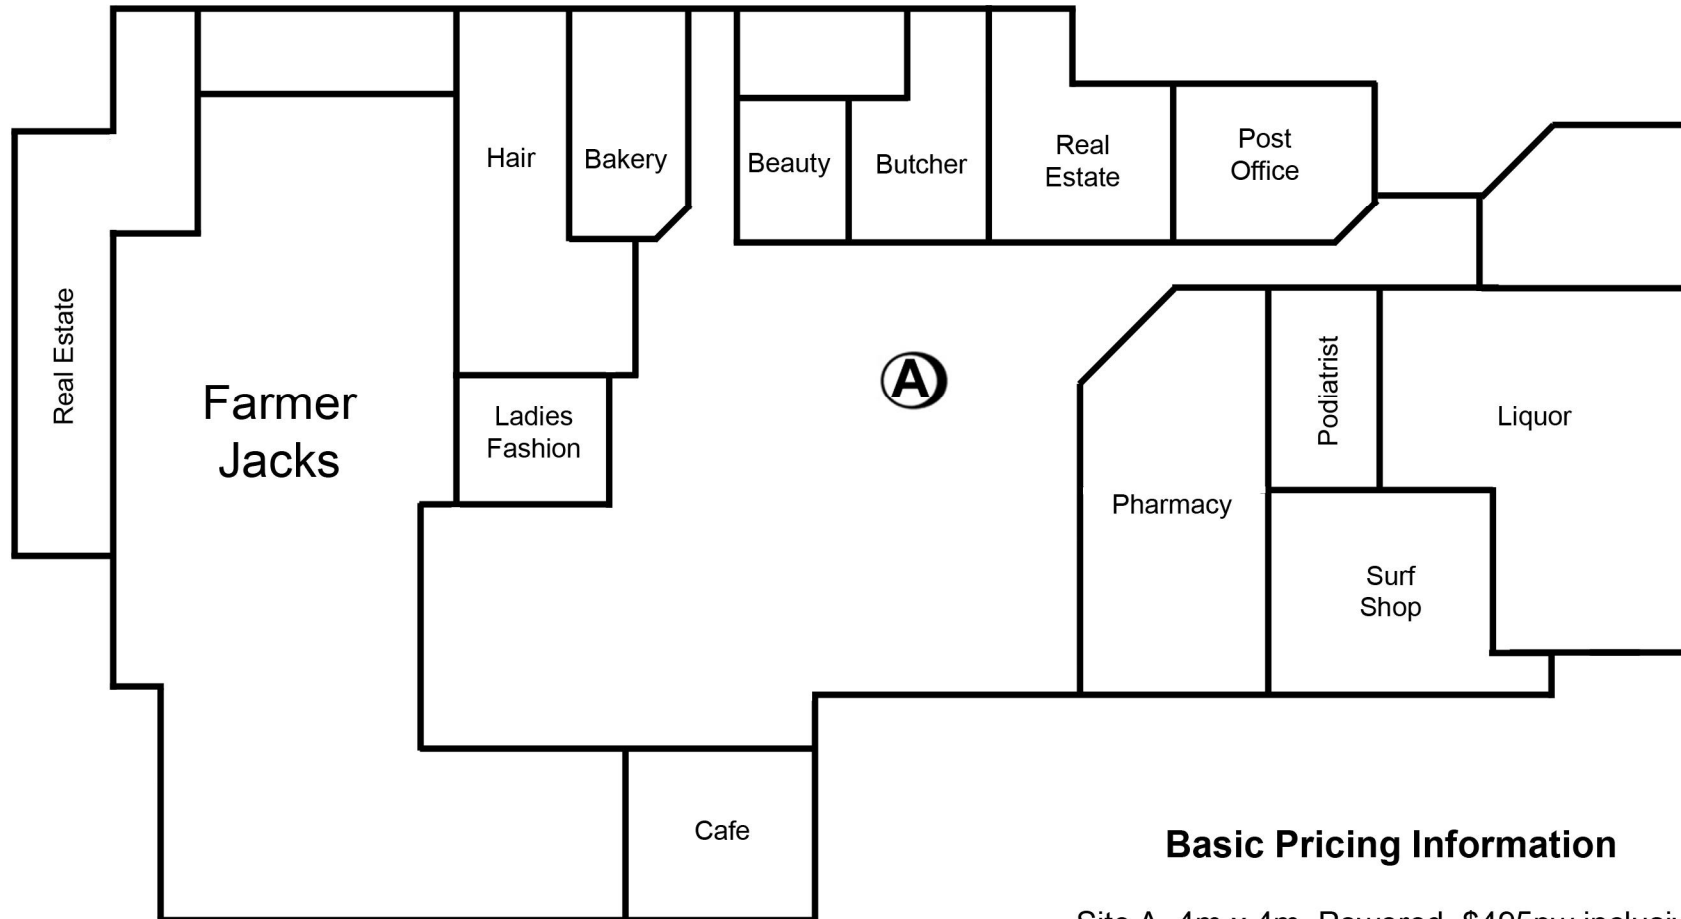

# North Beach Shopping Centre

1N Beach Road, North Beach

## Basic Pricing Information

Site A, 4m x 4m, Powered, \$495pw inclusive  
On Top of Raised Platform

Prices subject to change without notice.  
Updated 17/12/2019