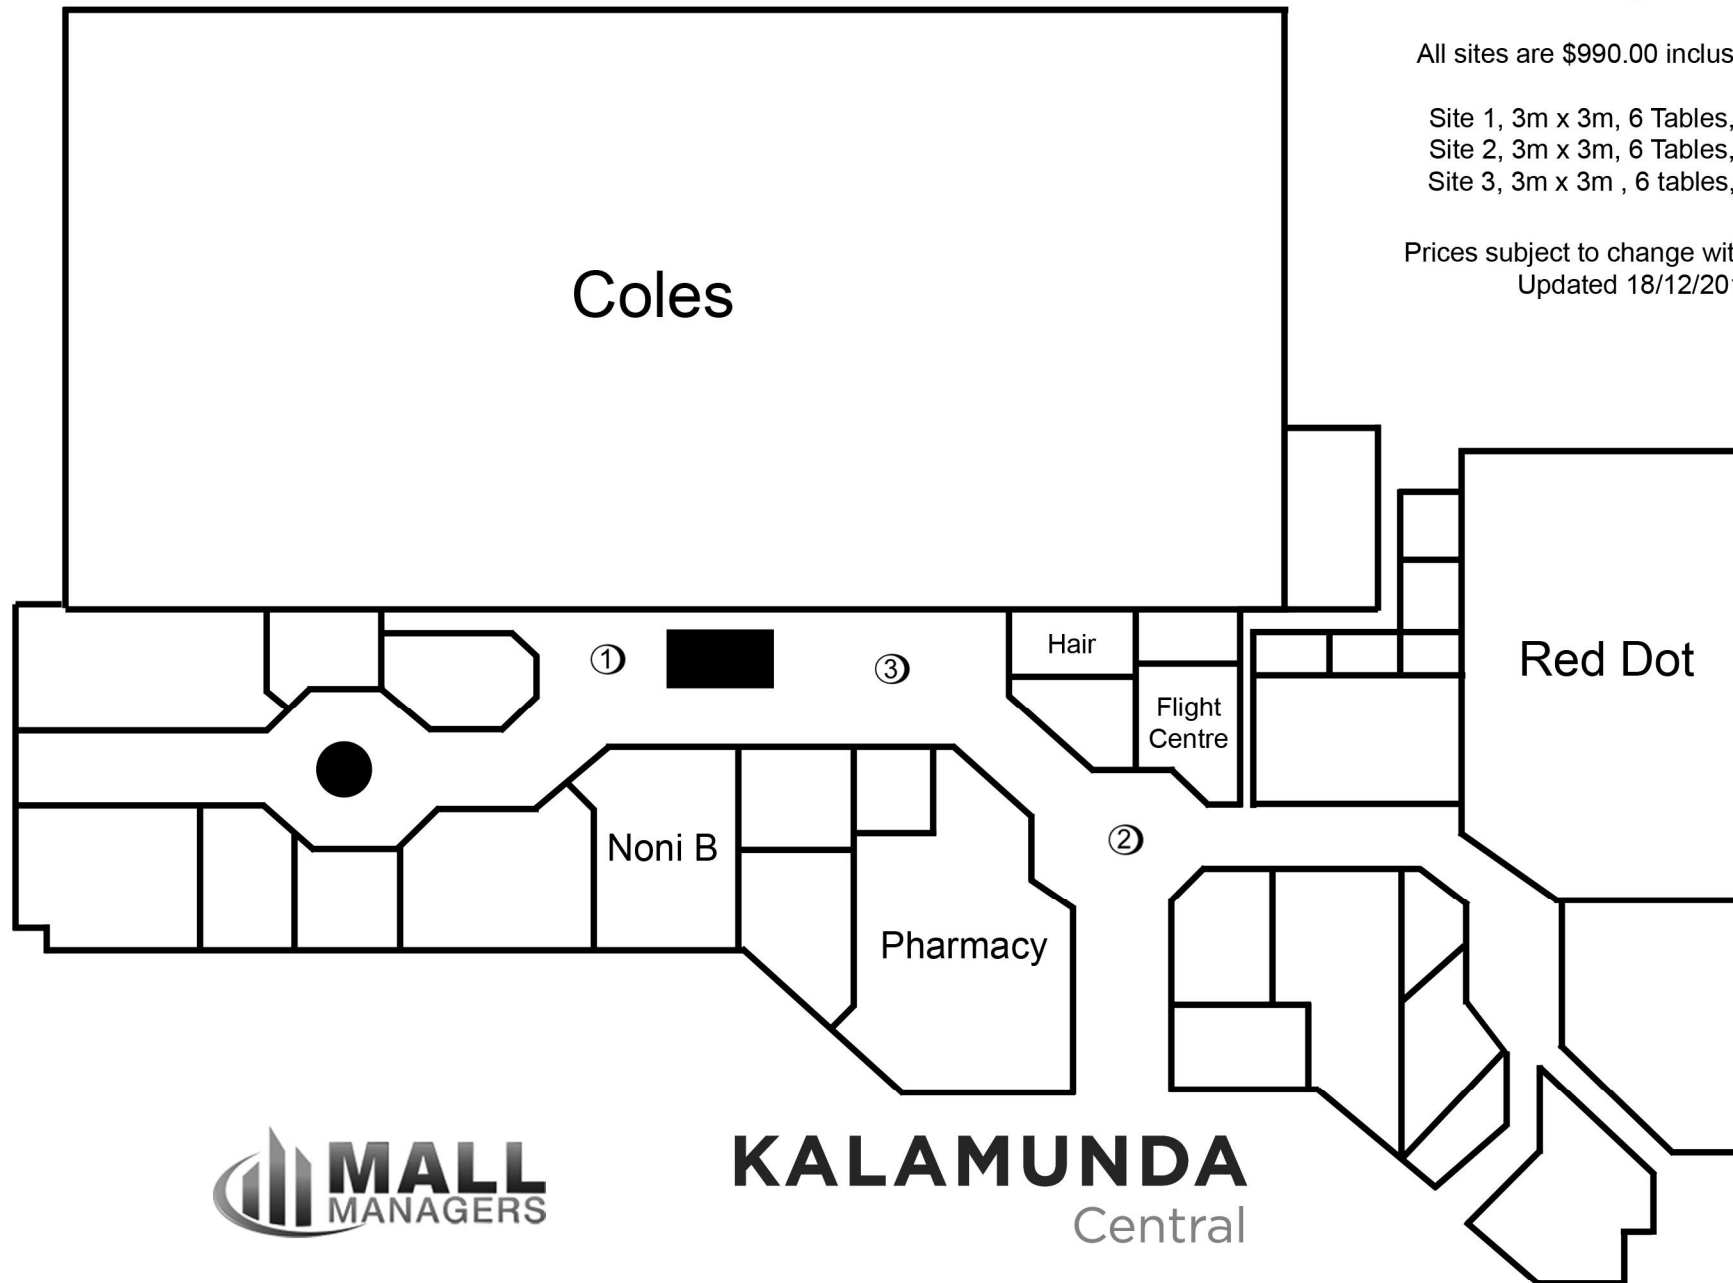

Kalamunda Central

39 Railway Road, Kalamunda

Basic Pricing Information

All sites are \$990.00 inclusive of GST

Site 1, 3m x 3m, 6 Tables, Powered

Site 2, 3m x 3m, 6 Tables, Powered

Site 3, 3m x 3m, 6 tables, Powered

Prices subject to change without notice.

Updated 18/12/2019

KALAMUNDA
Central