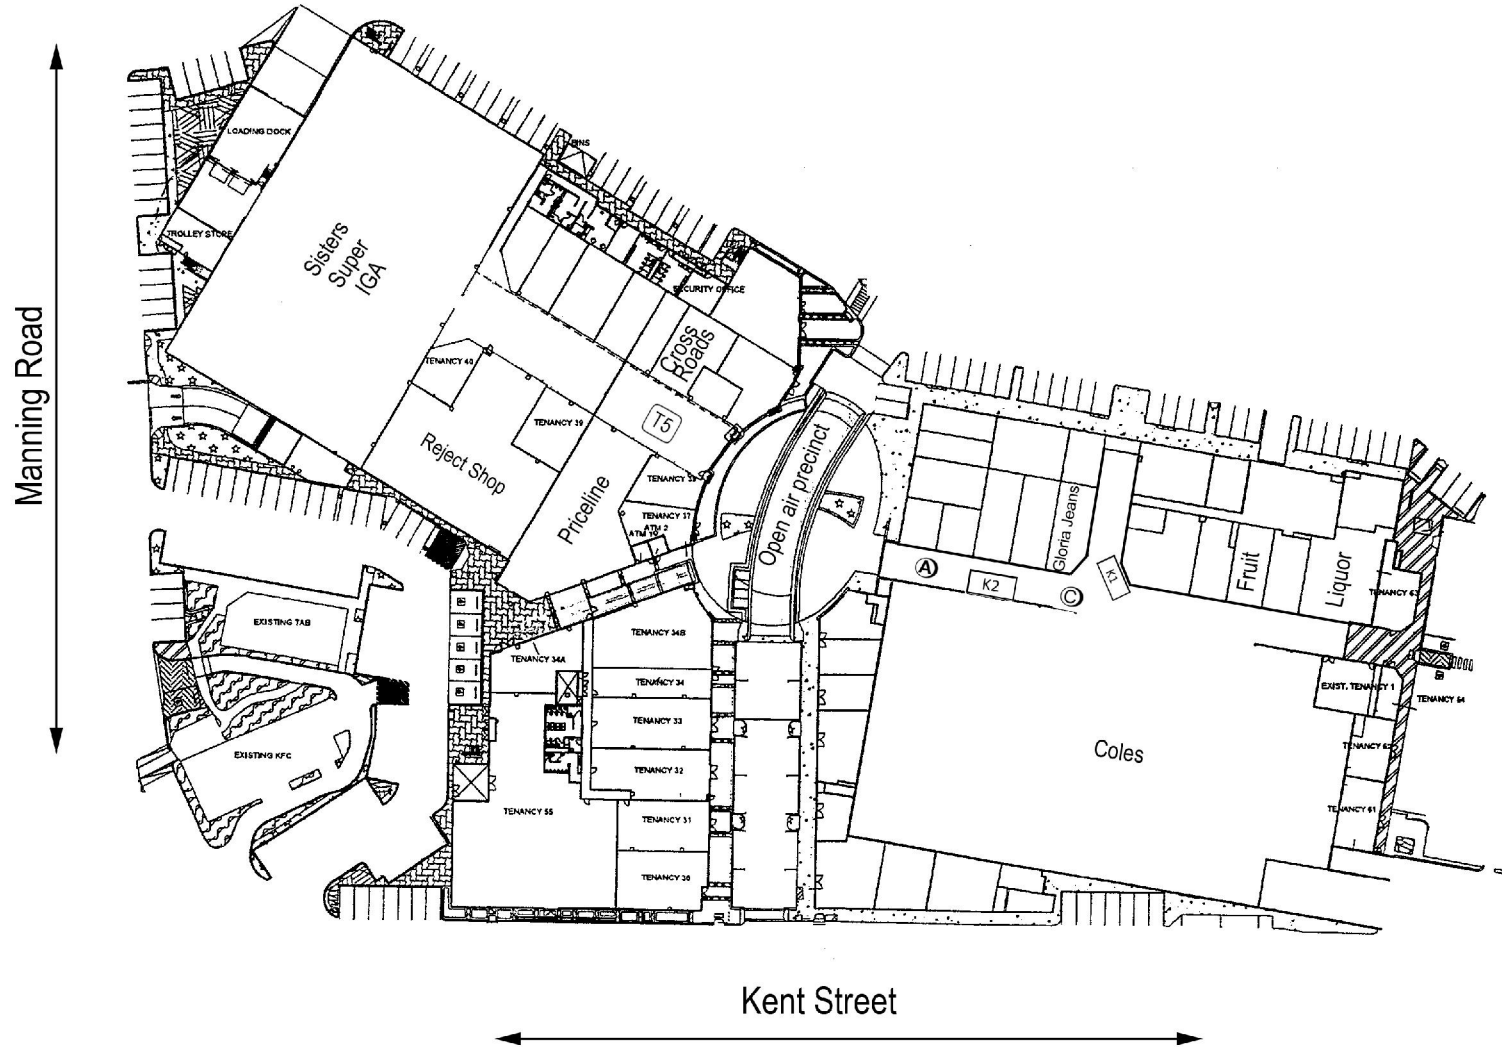

Waterford Plaza

Manning Road
Karrawarra

Basic Pricing Information

Area A 2m x 2m \$880.00 pw Powered
Area C 2m x 2m \$880.00 pw No Power
Area T5 4m x 2m \$880.00 pw Powered

Maximum height 1.5m all sites
Sites shown are not to scale and are
for identification purposes only