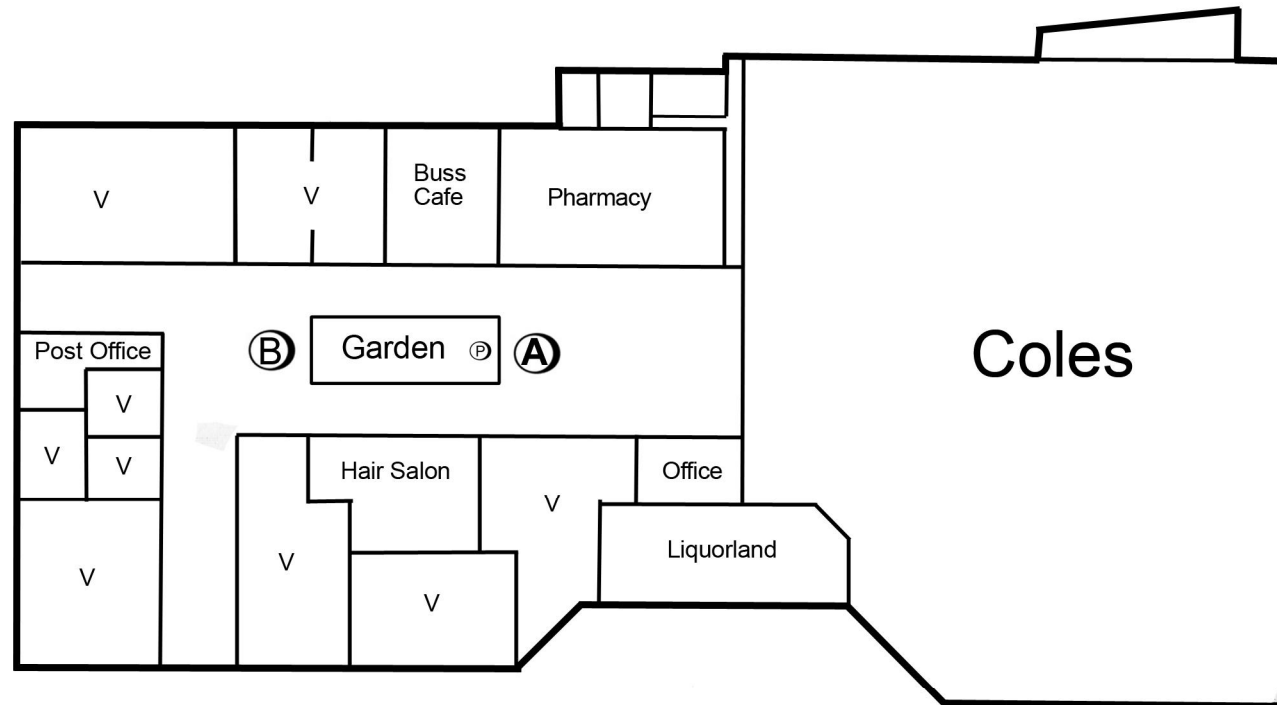

Hannans Boulevard Shopping Centre

Aslett and Graeme Street, Kalgoorlie, Western Australia

All prices include GST and are subject to change without notice

Areas shown are for location purposes only and are not to scale

Amended 16/10/2019

Area A 3m x 2m Power $715.00

Area B 2m x 2m Power $715.00

P - Power Connection Outlet

Displays to be set up between metal pins in the floor