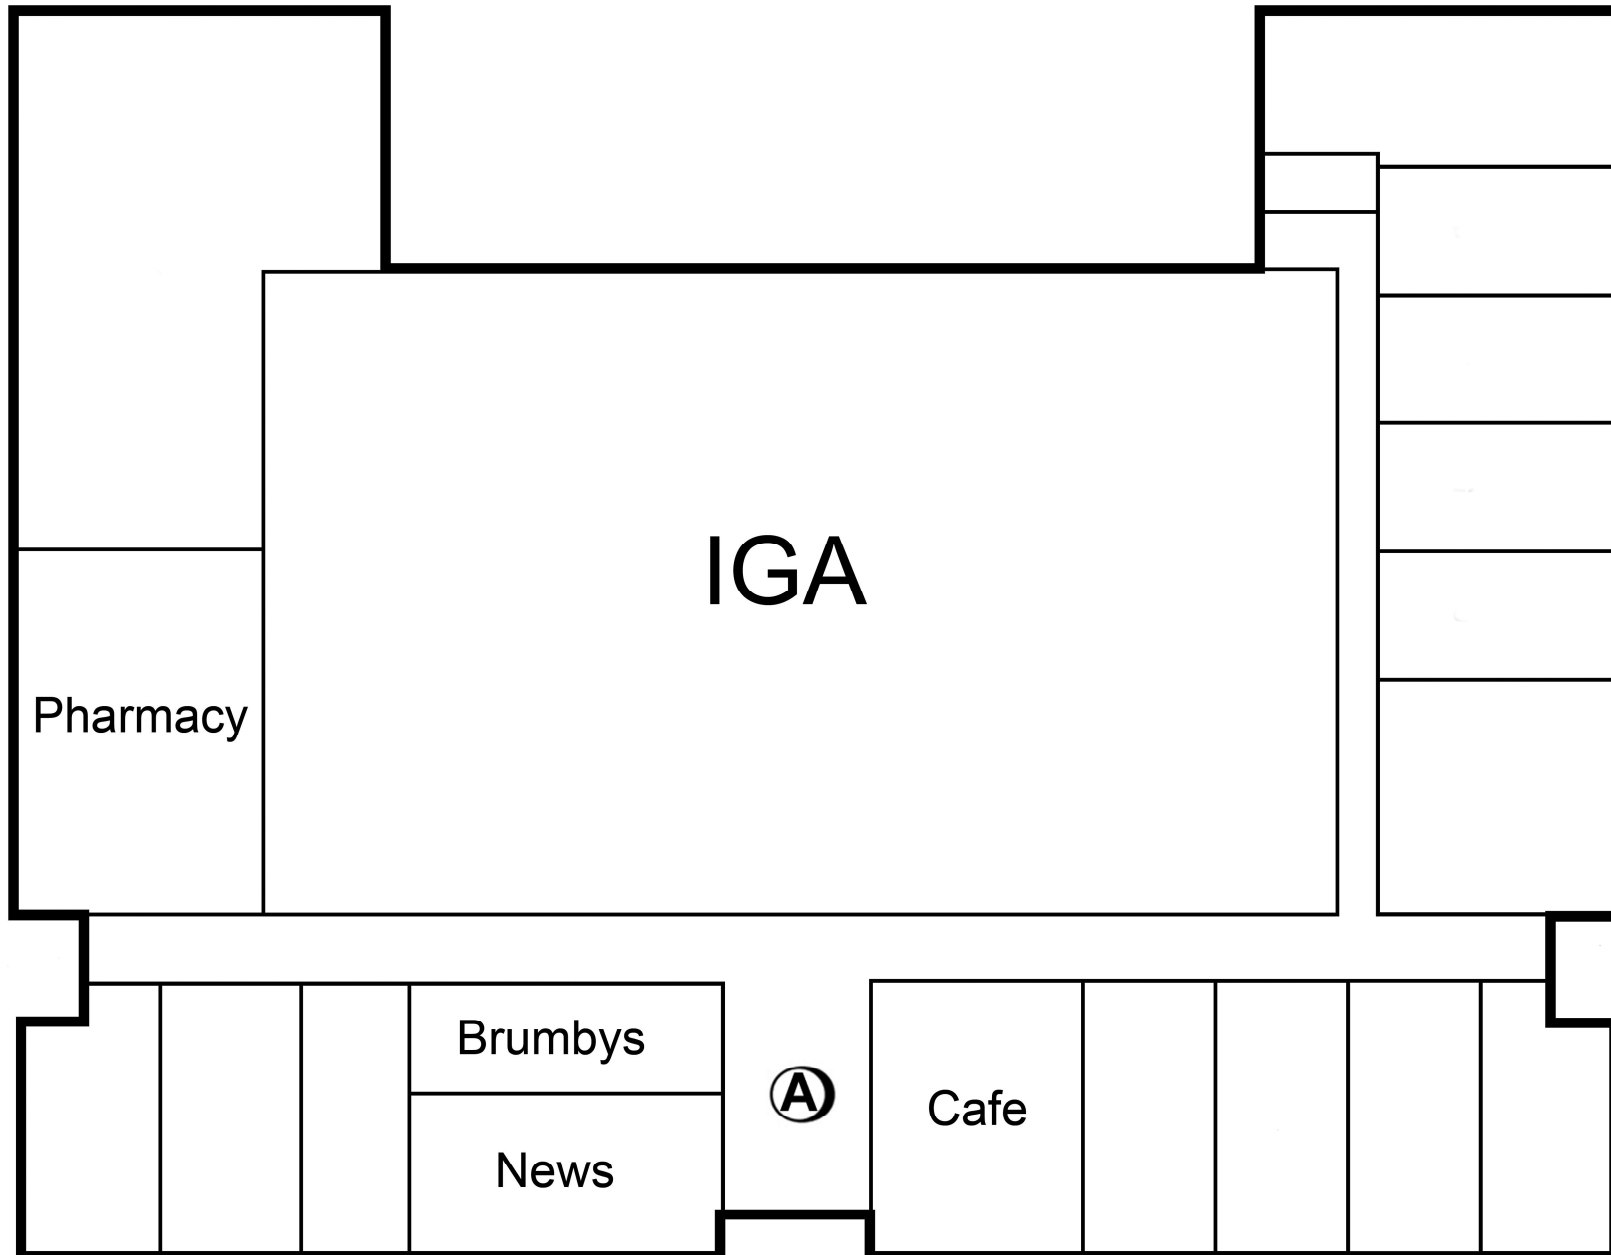

Darch Plaza on Kingsway

225 Kingsway, Darch

Basic Pricing Information

Site A, 2m x 2m, \$550pw

Prices subject to change without notice.

Updated 16/10/2019