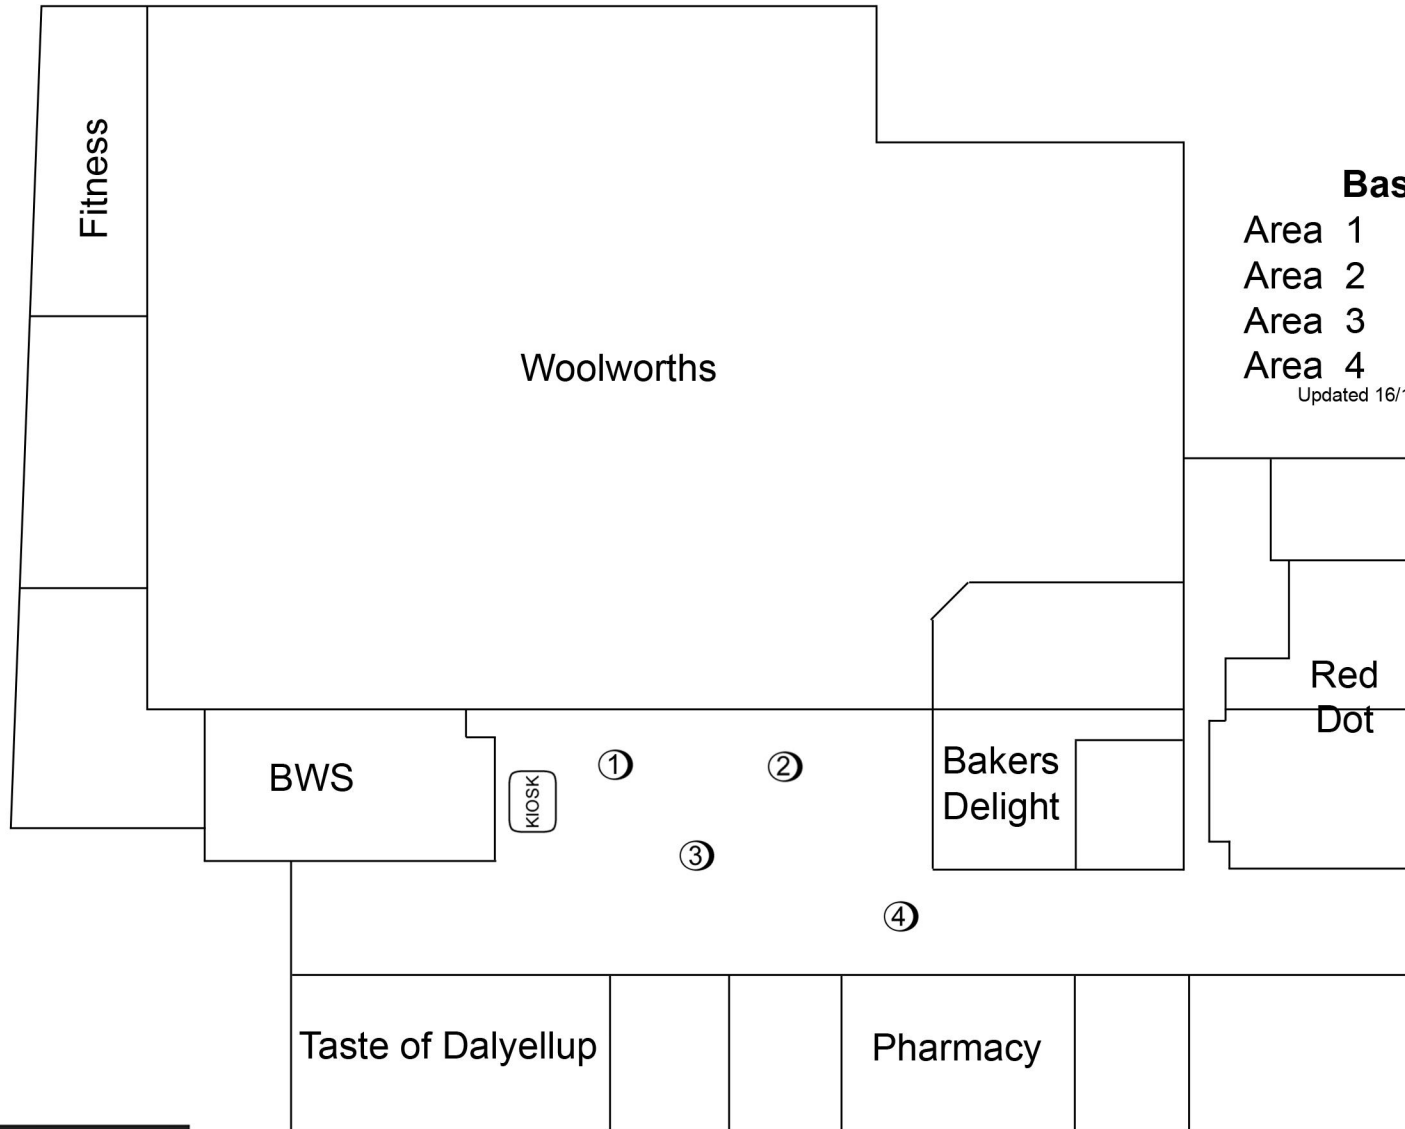

Dalyellup Shopping Centre

54 Tiffany Centre, Dalyellup

Basic Pricing Information

Area 1	3m x 3m	No Power	\$550.00
Area 2	3m x 3m	No Power	\$550.00
Area 3	4m x 4m	No Power	\$550.00
Area 4	3m x 3m	No Power	\$550.00