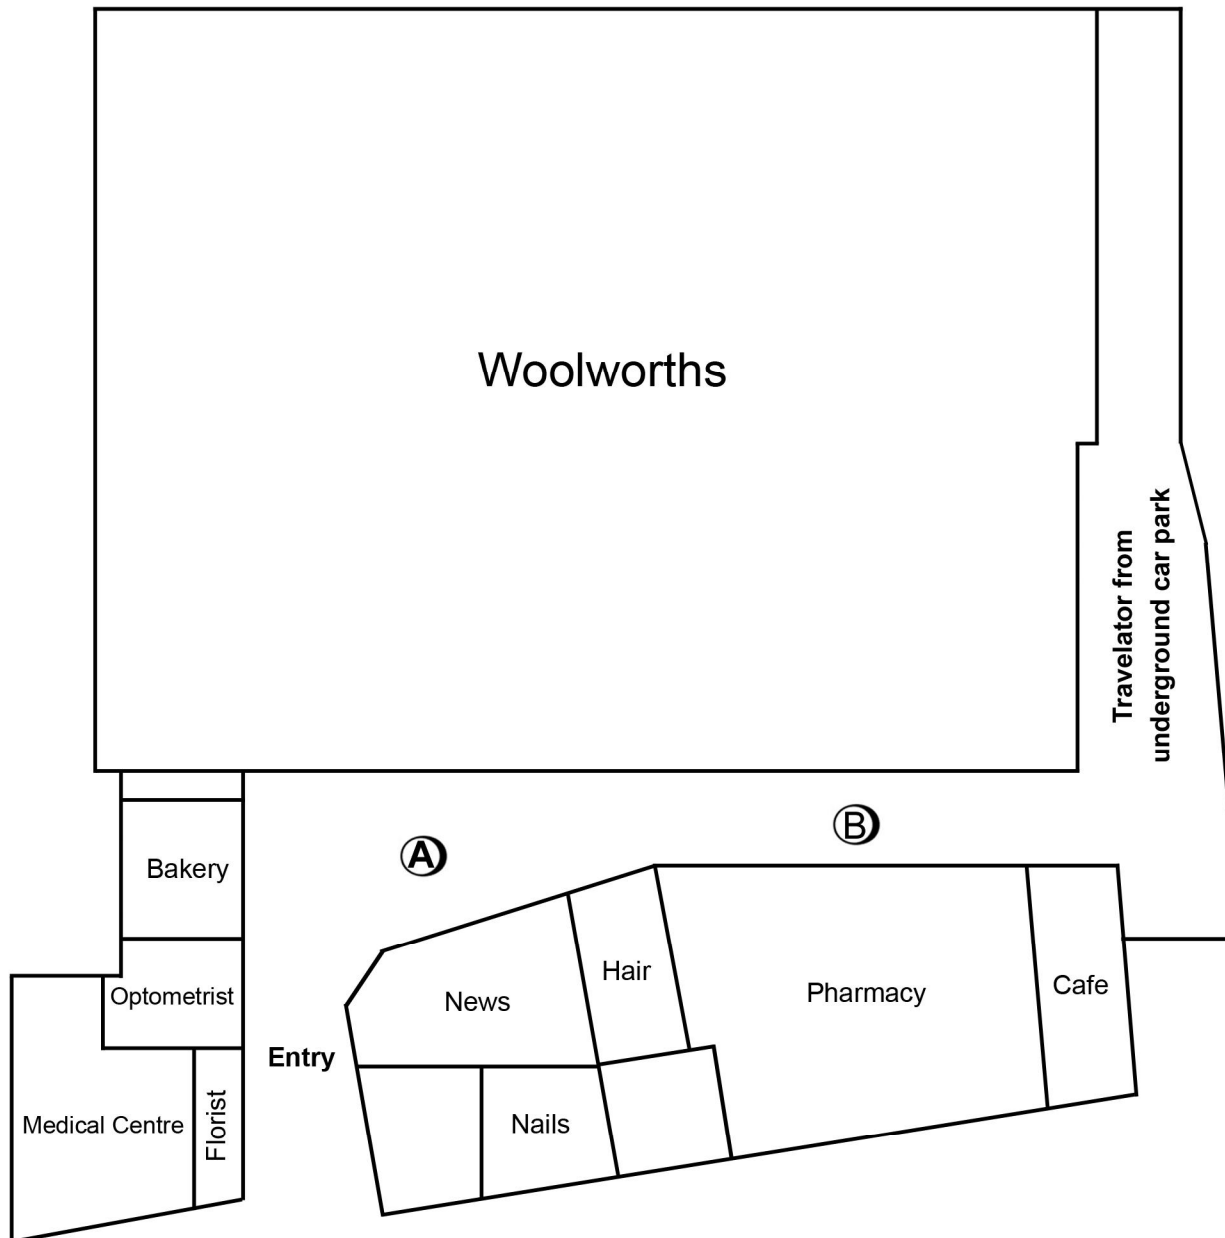

# Port Coogee Shopping Centre

Orsino Boulevard, Port Coogee

## Basic Pricing Information

Area A 4m X 2m  
Powered \$440.00 PW

Area B 2m X 2m  
No Power \$440.00 PW

Prices subject to change without notice  
Updated 24/09/2019