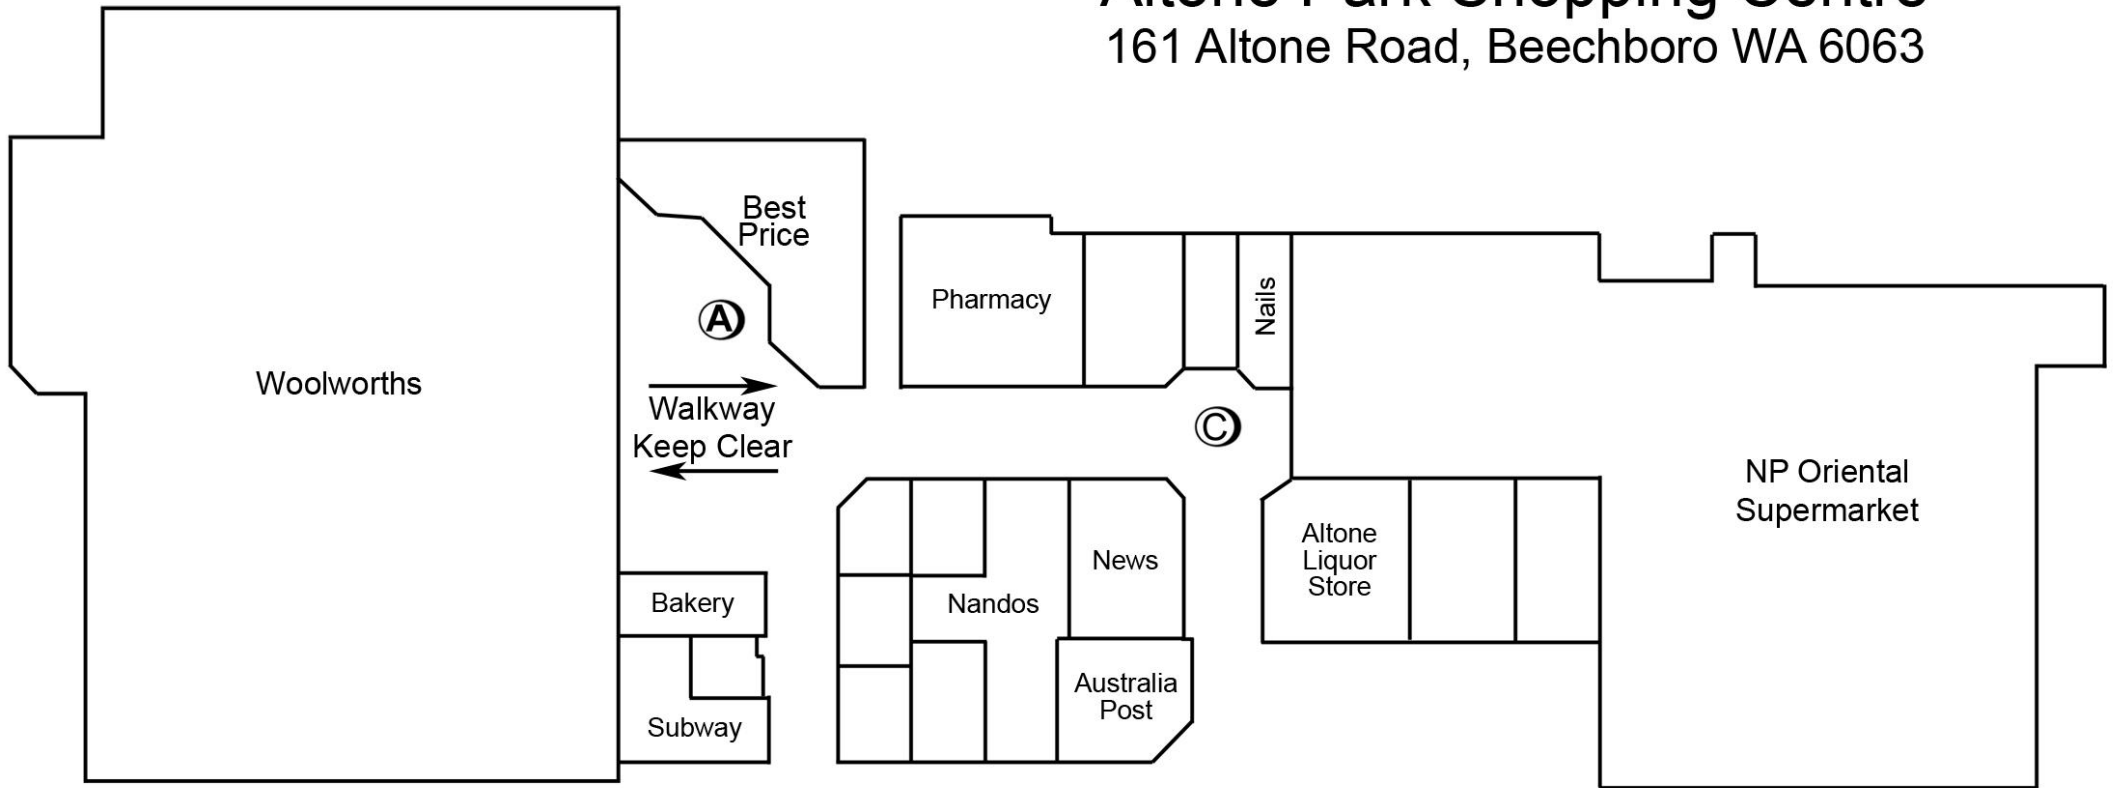

Altone Park Shopping Centre

161 Altone Road, Beechboro WA 6063

Beeches Tavern

Basic Pricing Information

Area A 3m x 2m Powered \$660pw

Area C 3m x 2m Powered \$550pw

Prices include GST and are subject to change without notice.