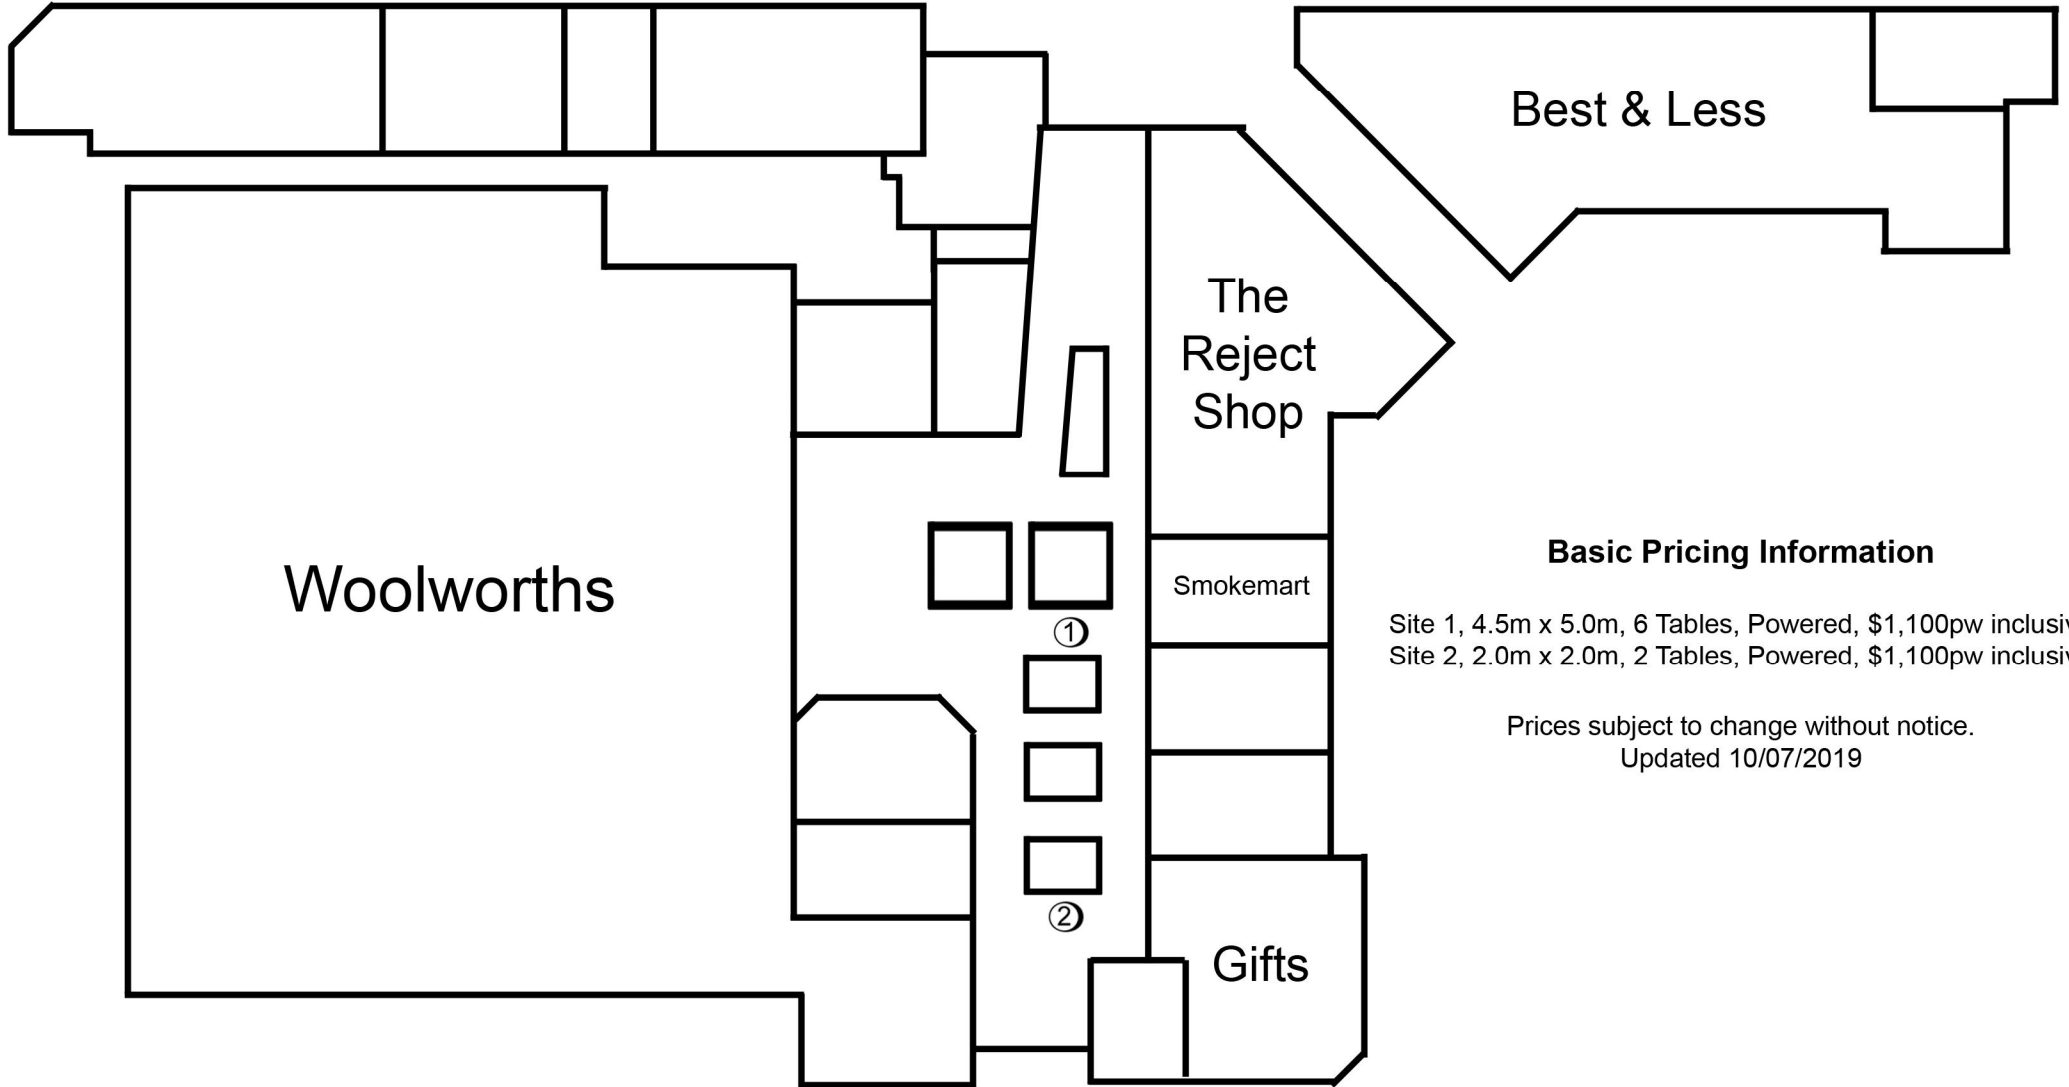

Treendale Shopping Centre

10 The Promenade, Australind

Basic Pricing Information

Site 1, 4.5m x 5.0m, 6 Tables, Powered, \$1,100pw inclusive
Site 2, 2.0m x 2.0m, 2 Tables, Powered, \$1,100pw inclusive

Prices subject to change without notice.
Updated 10/07/2019