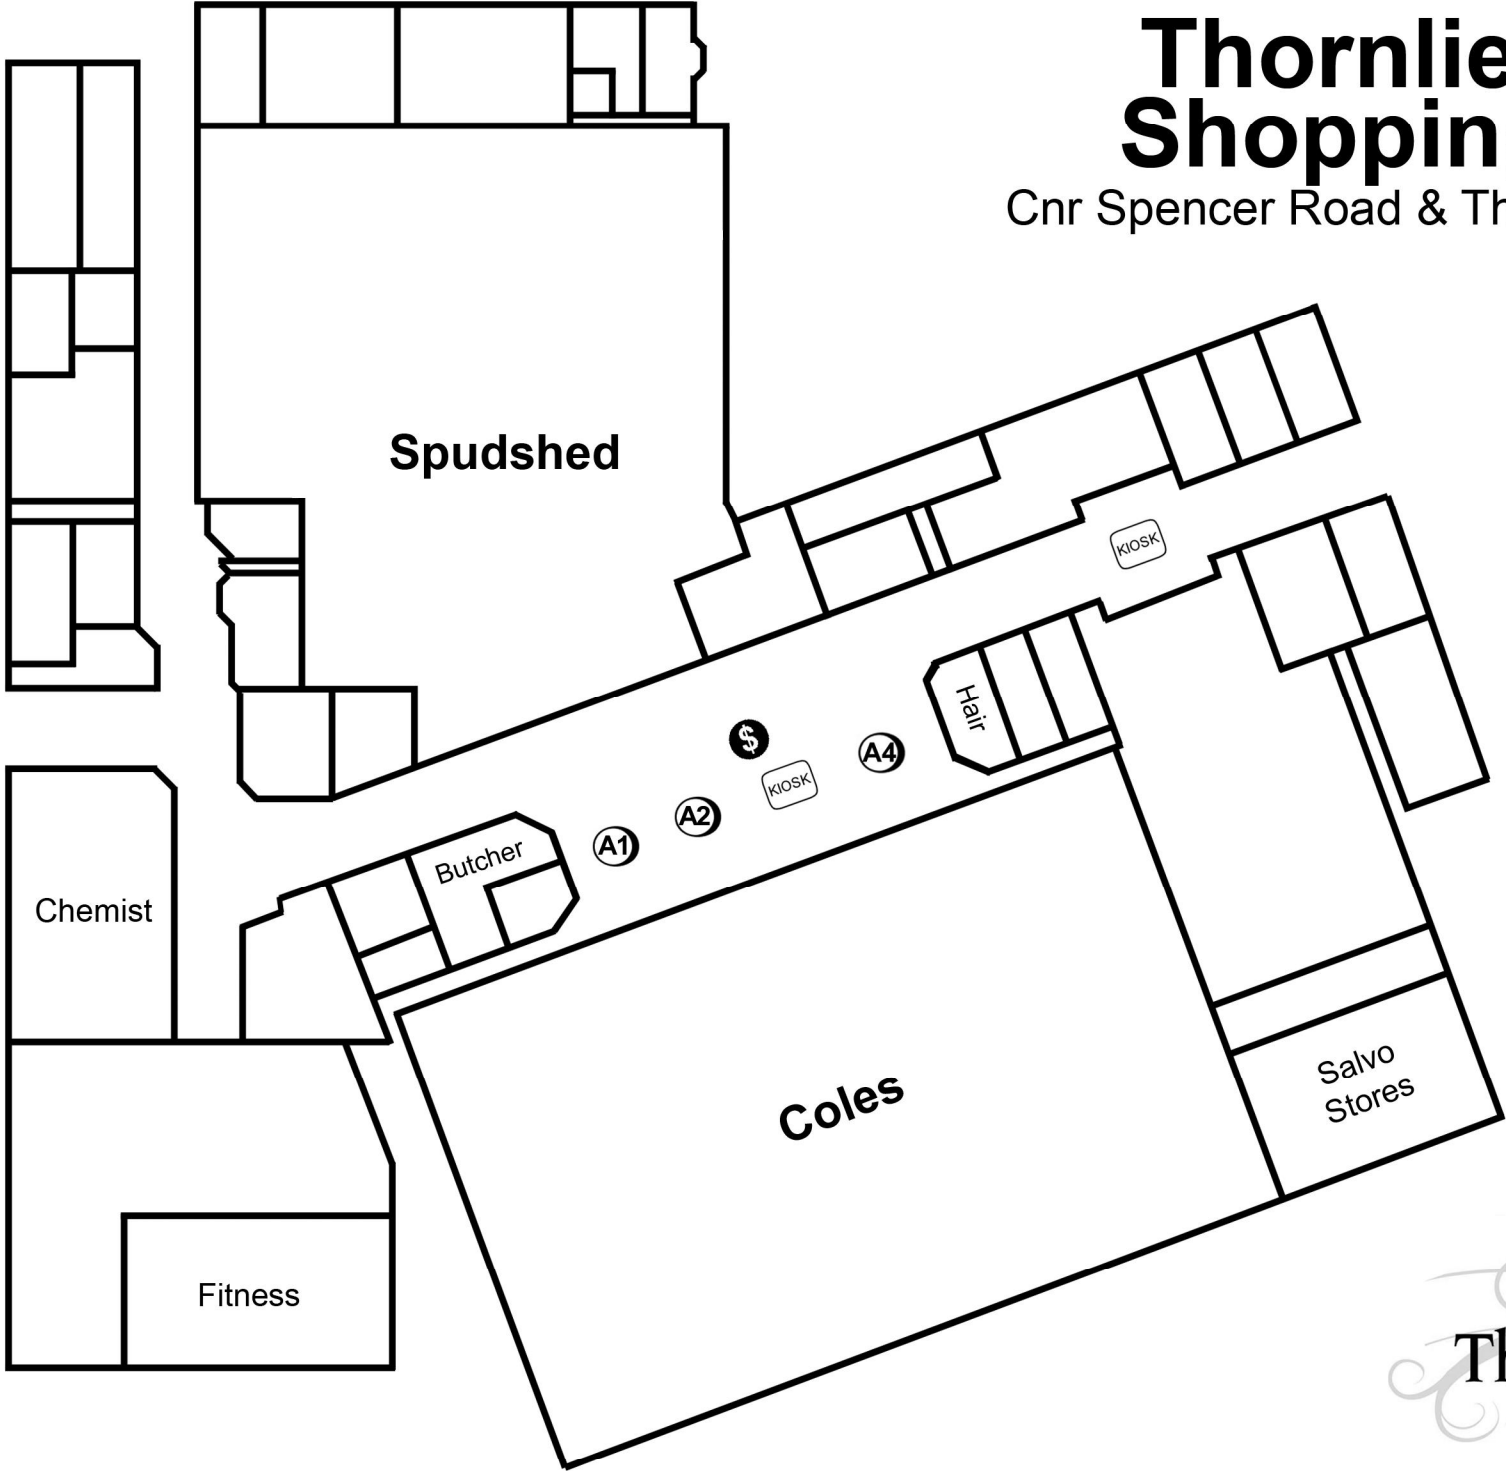

Thornlie Square Shopping Centre

Cnr Spencer Road & Thornlie Avenue, Thornlie

Basic Pricing Information

Area A1	5m x 4m	\$550pw	Powered
Area A2	5m x 4m	\$550pw	Powered
Area A4	5m x 4m	\$550pw	Powered

Maximum height all areas 1.5 m

Areas shown are for location identification only and are not to scale.

Prices include GST and are subject to change without notice.
Updated 25/06/2019