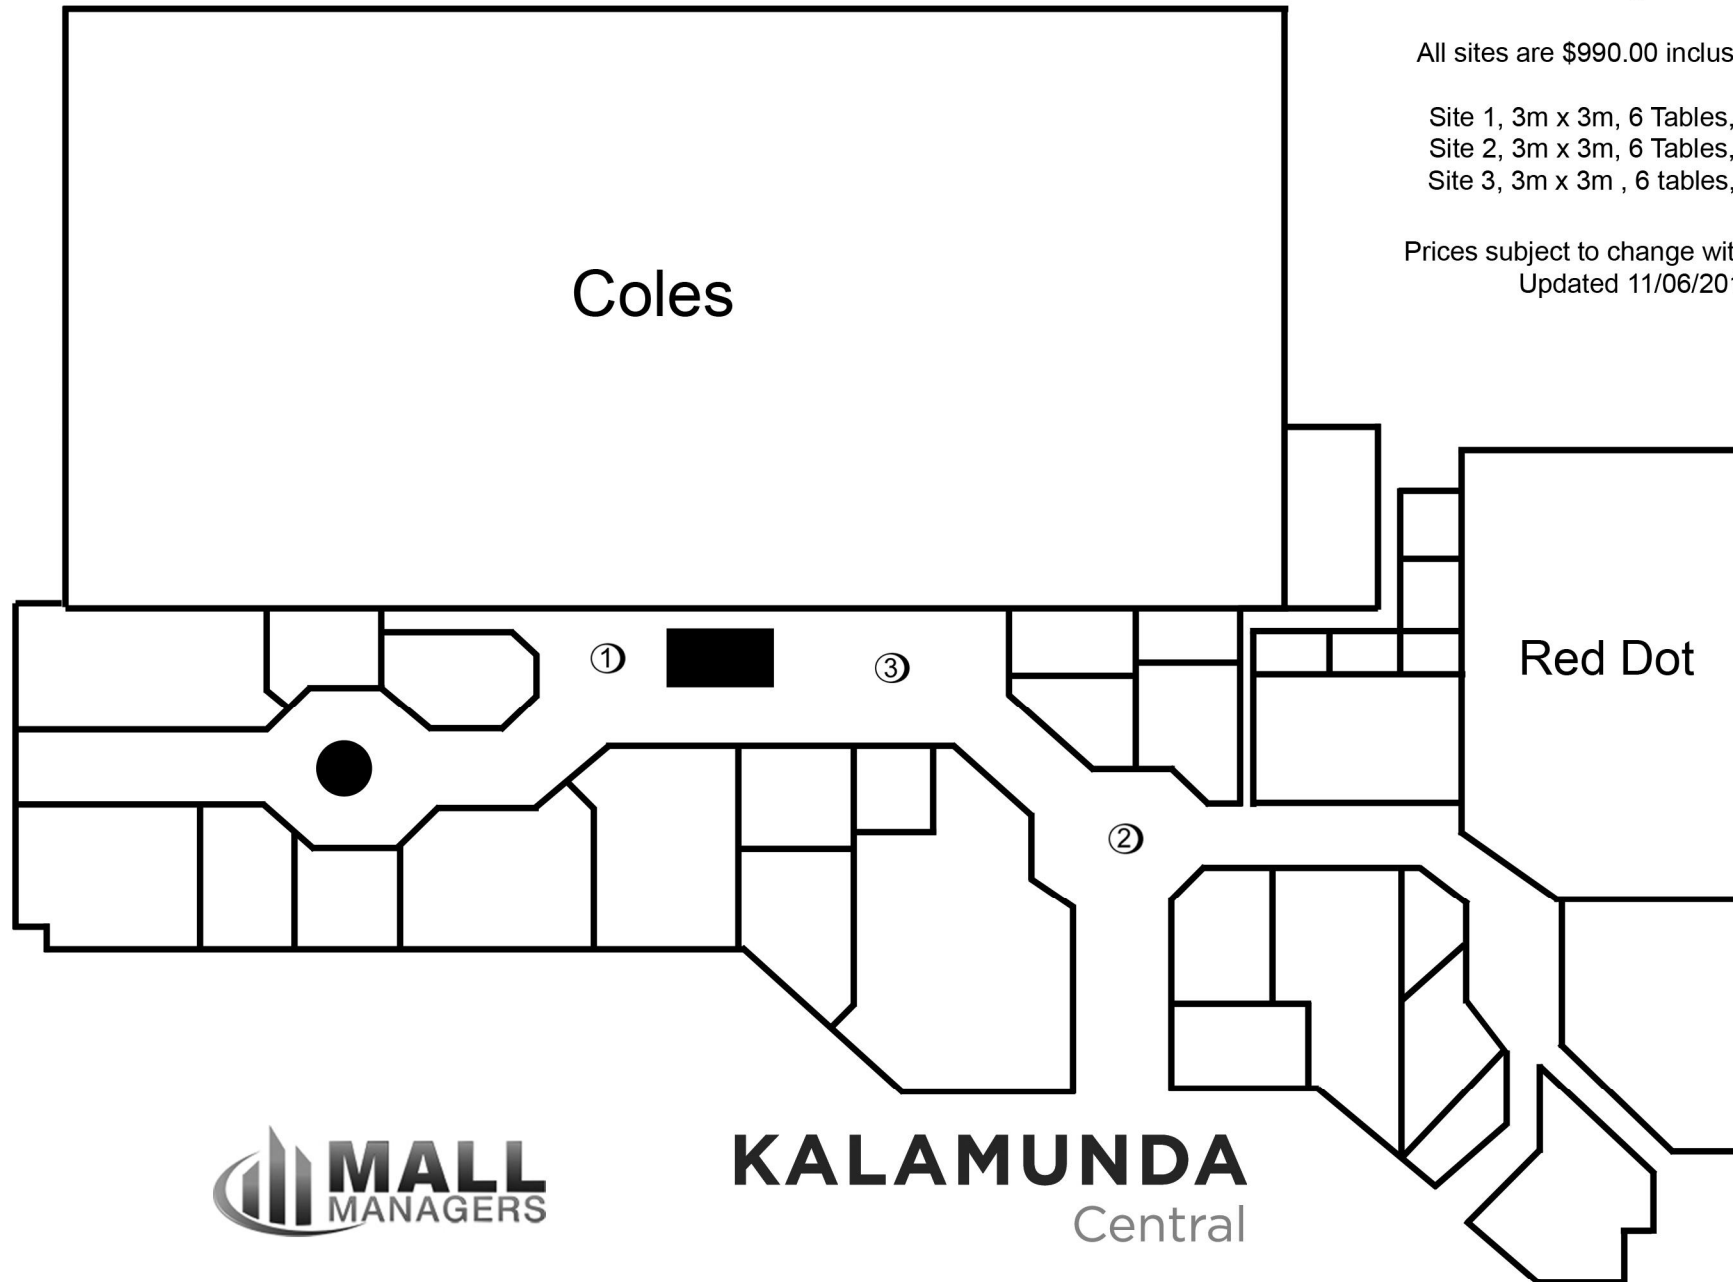

Kalamunda Central

39 Railway Road, Kalamunda

Basic Pricing Information

All sites are \$990.00 inclusive of GST

Site 1, 3m x 3m, 6 Tables, Powered

Site 2, 3m x 3m, 6 Tables, Powered

Site 3, 3m x 3m, 6 tables, Powered

Prices subject to change without notice.

Updated 11/06/2019

KALAMUNDA
Central