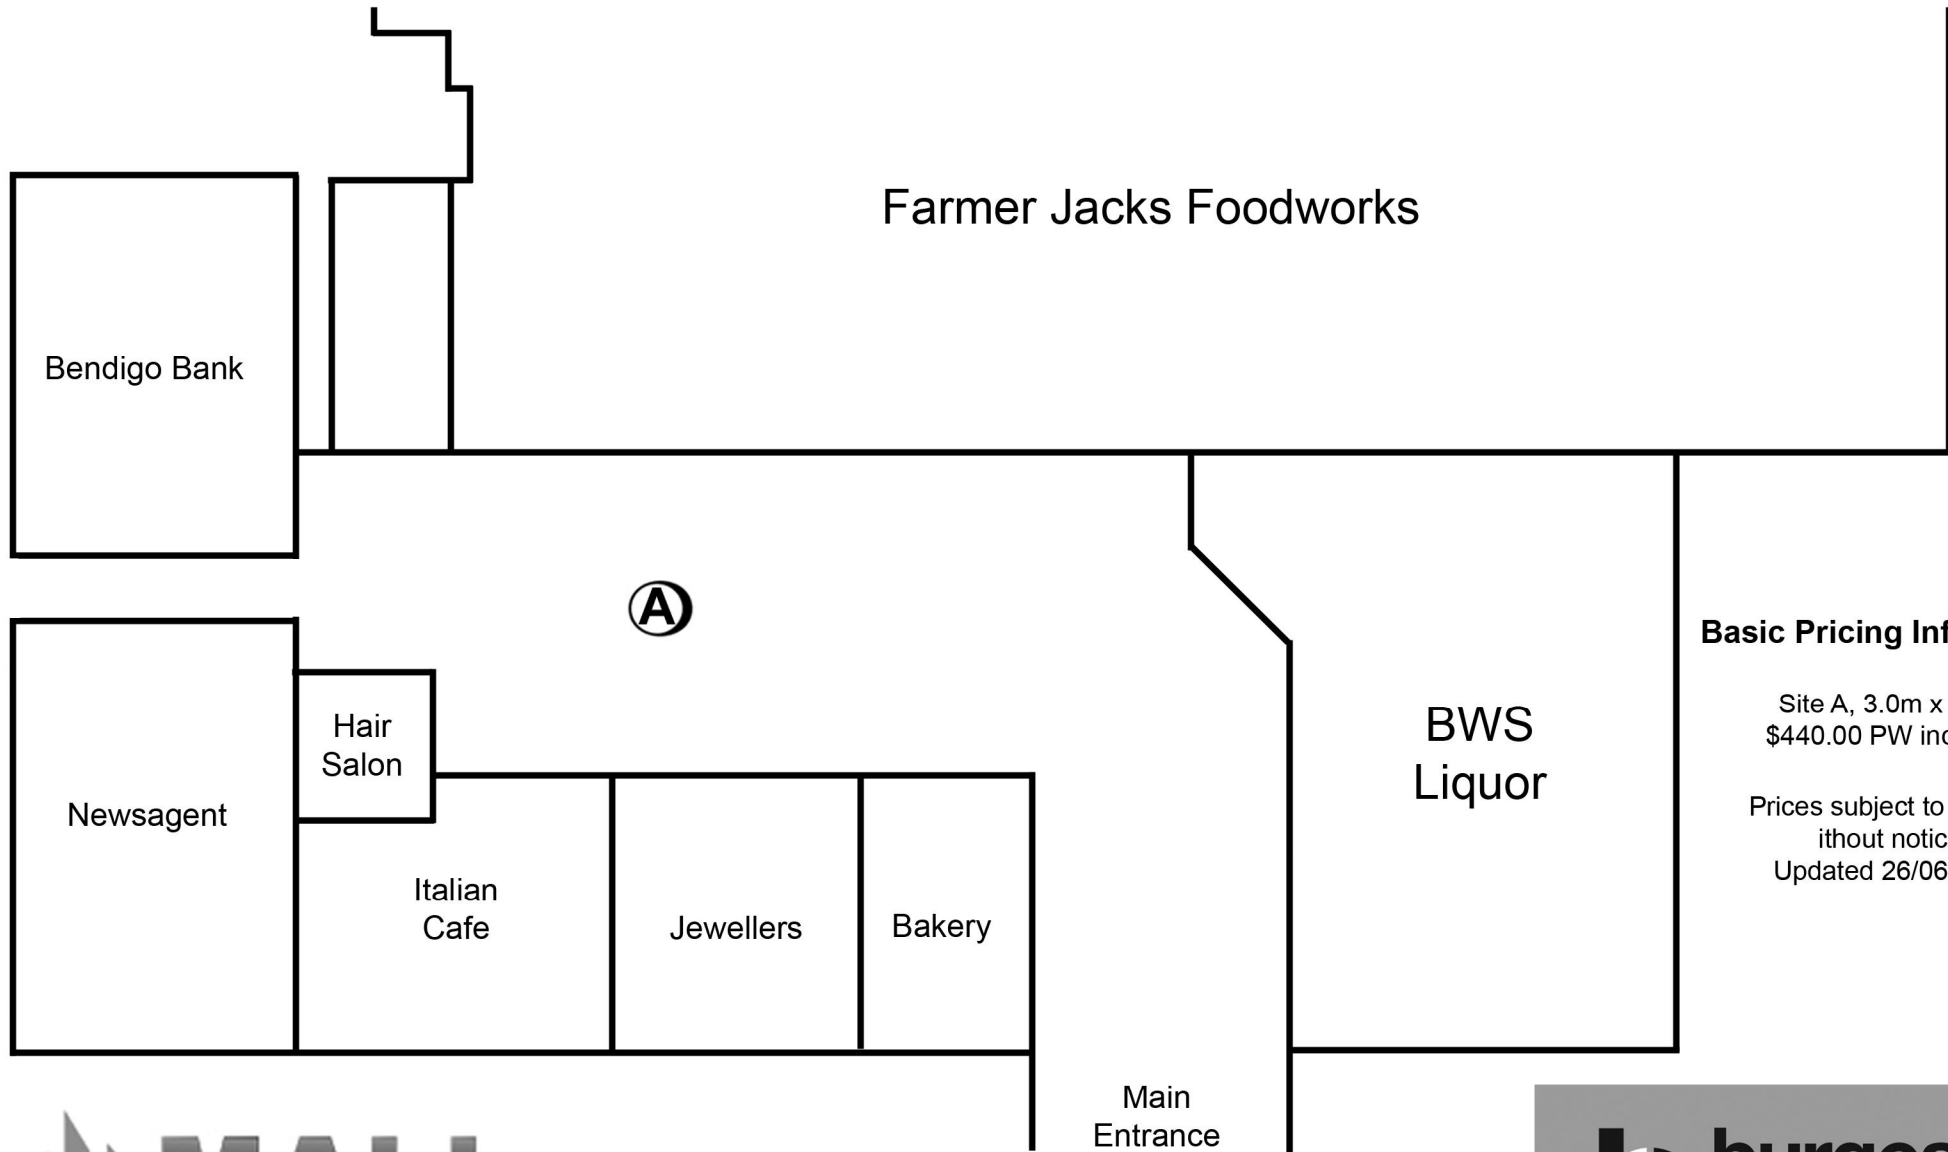

Halls Head Shopping Centre

Cnr Peelwood & Glencoe Parade, Halls Head

Basic Pricing Information

Site A, 3.0m x 1.5m
\$440.00 PW inclusive

Prices subject to change
without notice.
Updated 26/06/2019