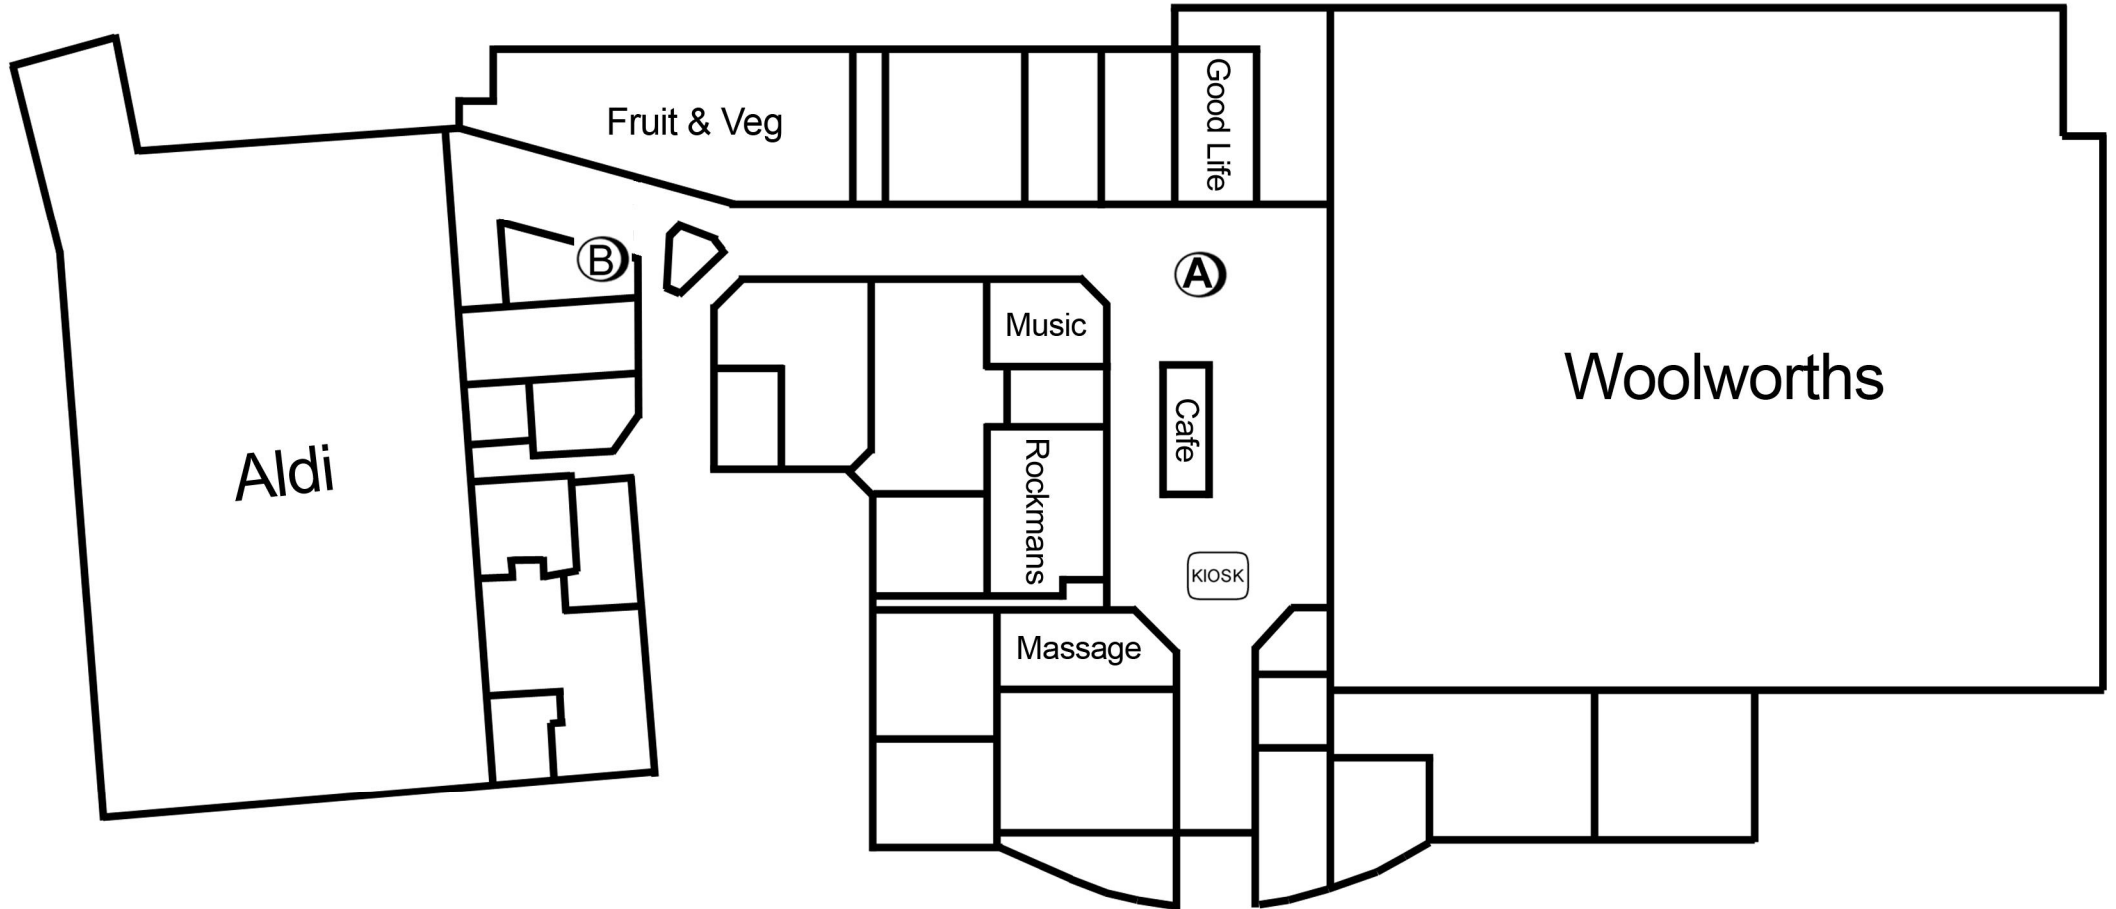

Dog Swamp Shopping Centre

6 Wanneroo Road, Yokine

BASIC PRICING INFORMATION

Area A 4m x 4m \$770pw Powered
Area B 3m x 3m \$770pw Powered

Areas shown are for location identification only and are not to scale.