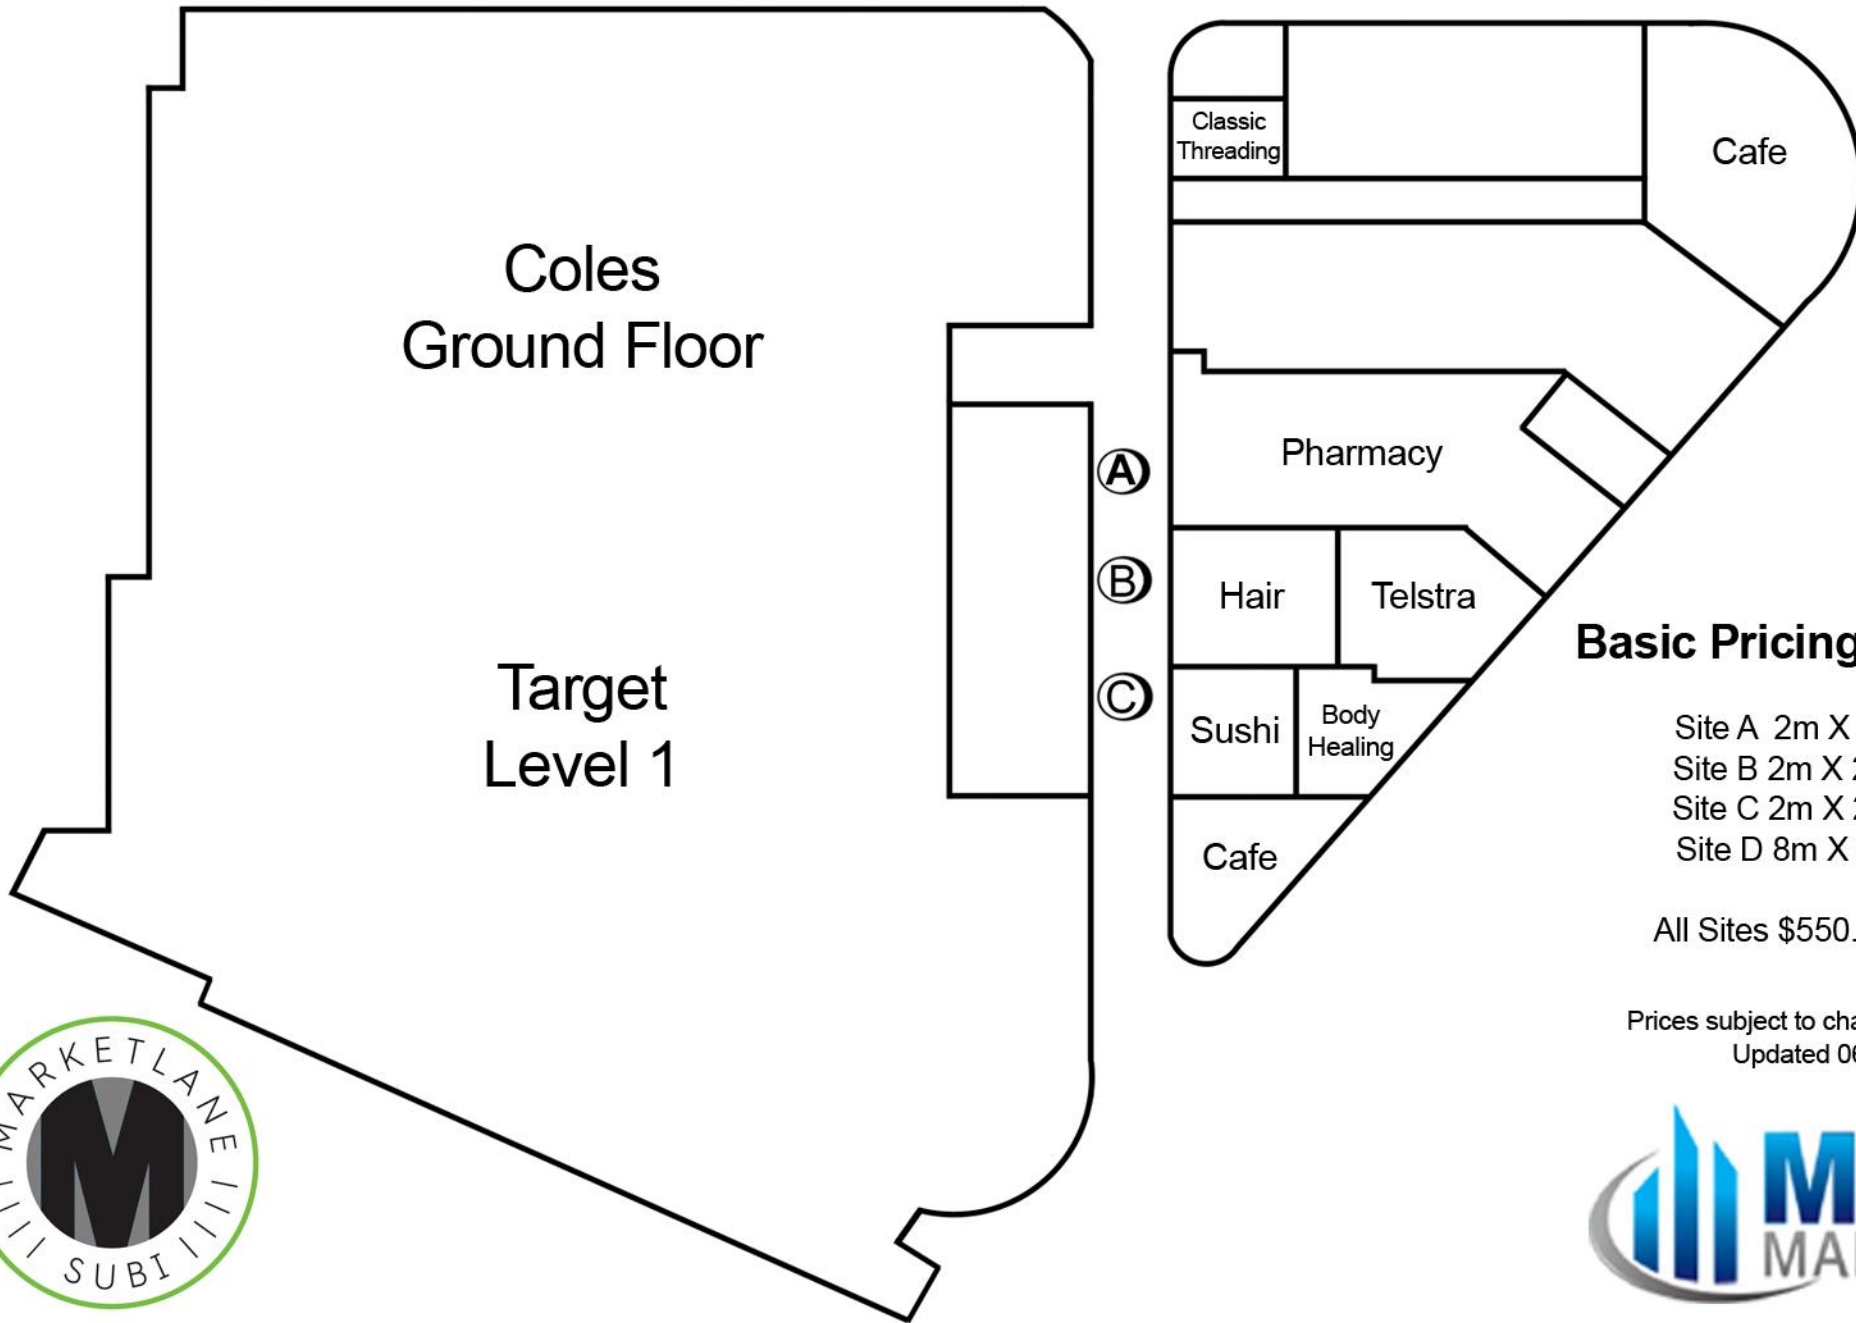

# Market Lane Subiaco

44 Station Street, Subiaco

## Basic Pricing Information

Site A 2m X 2m - Power  
Site B 2m X 2m - Power  
Site C 2m X 2m - Power  
Site D 8m X 8m - Power

All Sites \$550.00 Per Week

Prices subject to change without notice  
Updated 06/06/2019