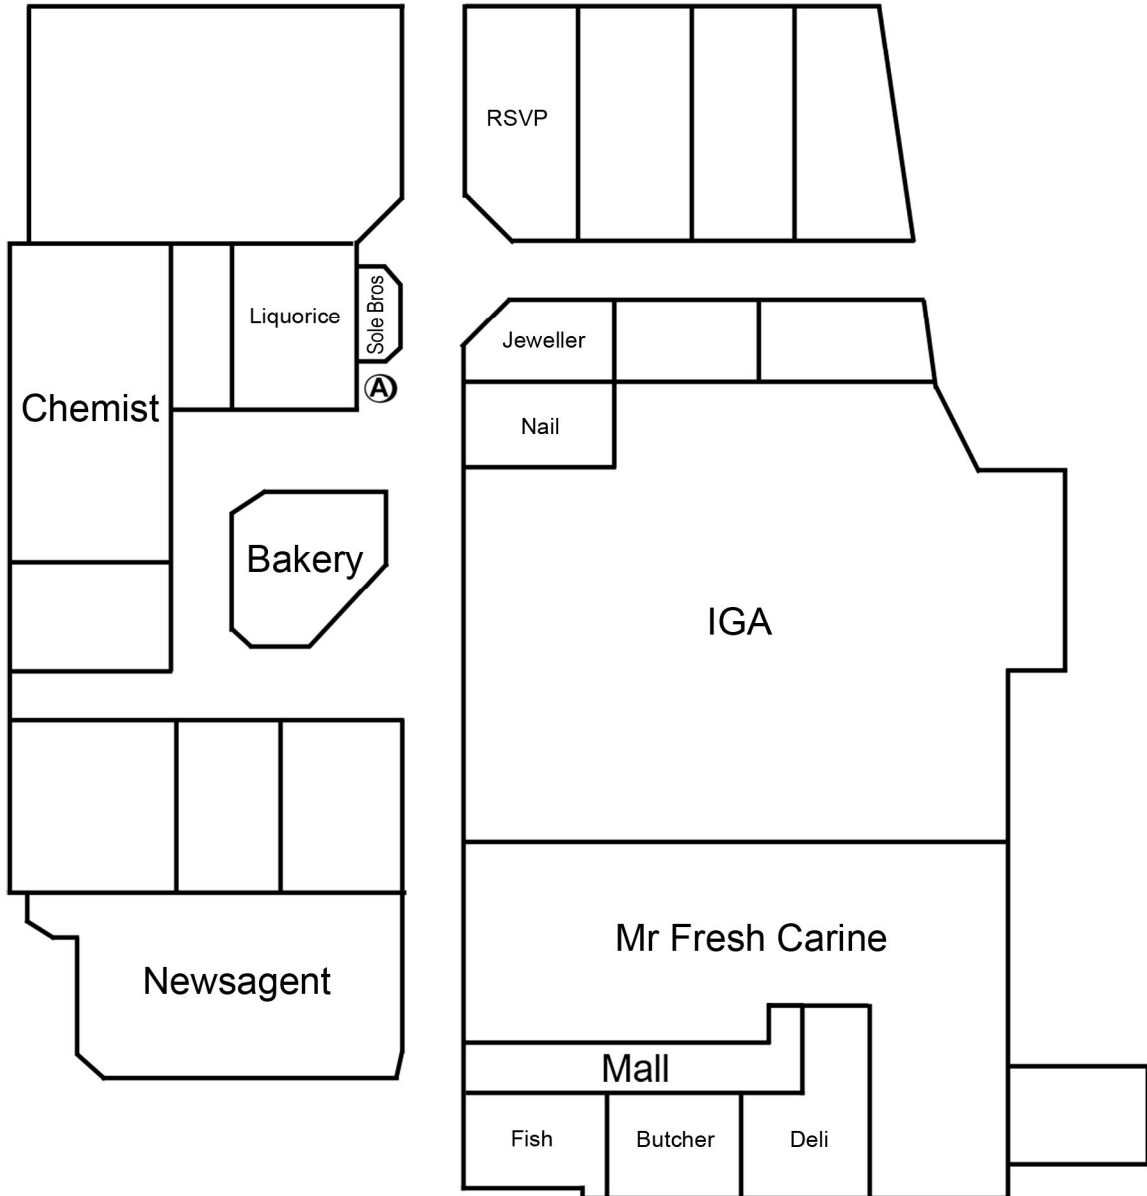

Carine Glades

Cnr Beach Road & Davallia Road, Duncraig

Basic Pricing Information

Area A 2m X 2m

Maximum 2 Trestles

Powered \$605.00 PW

Prices subject to change without notice
Updated 06/06/2019