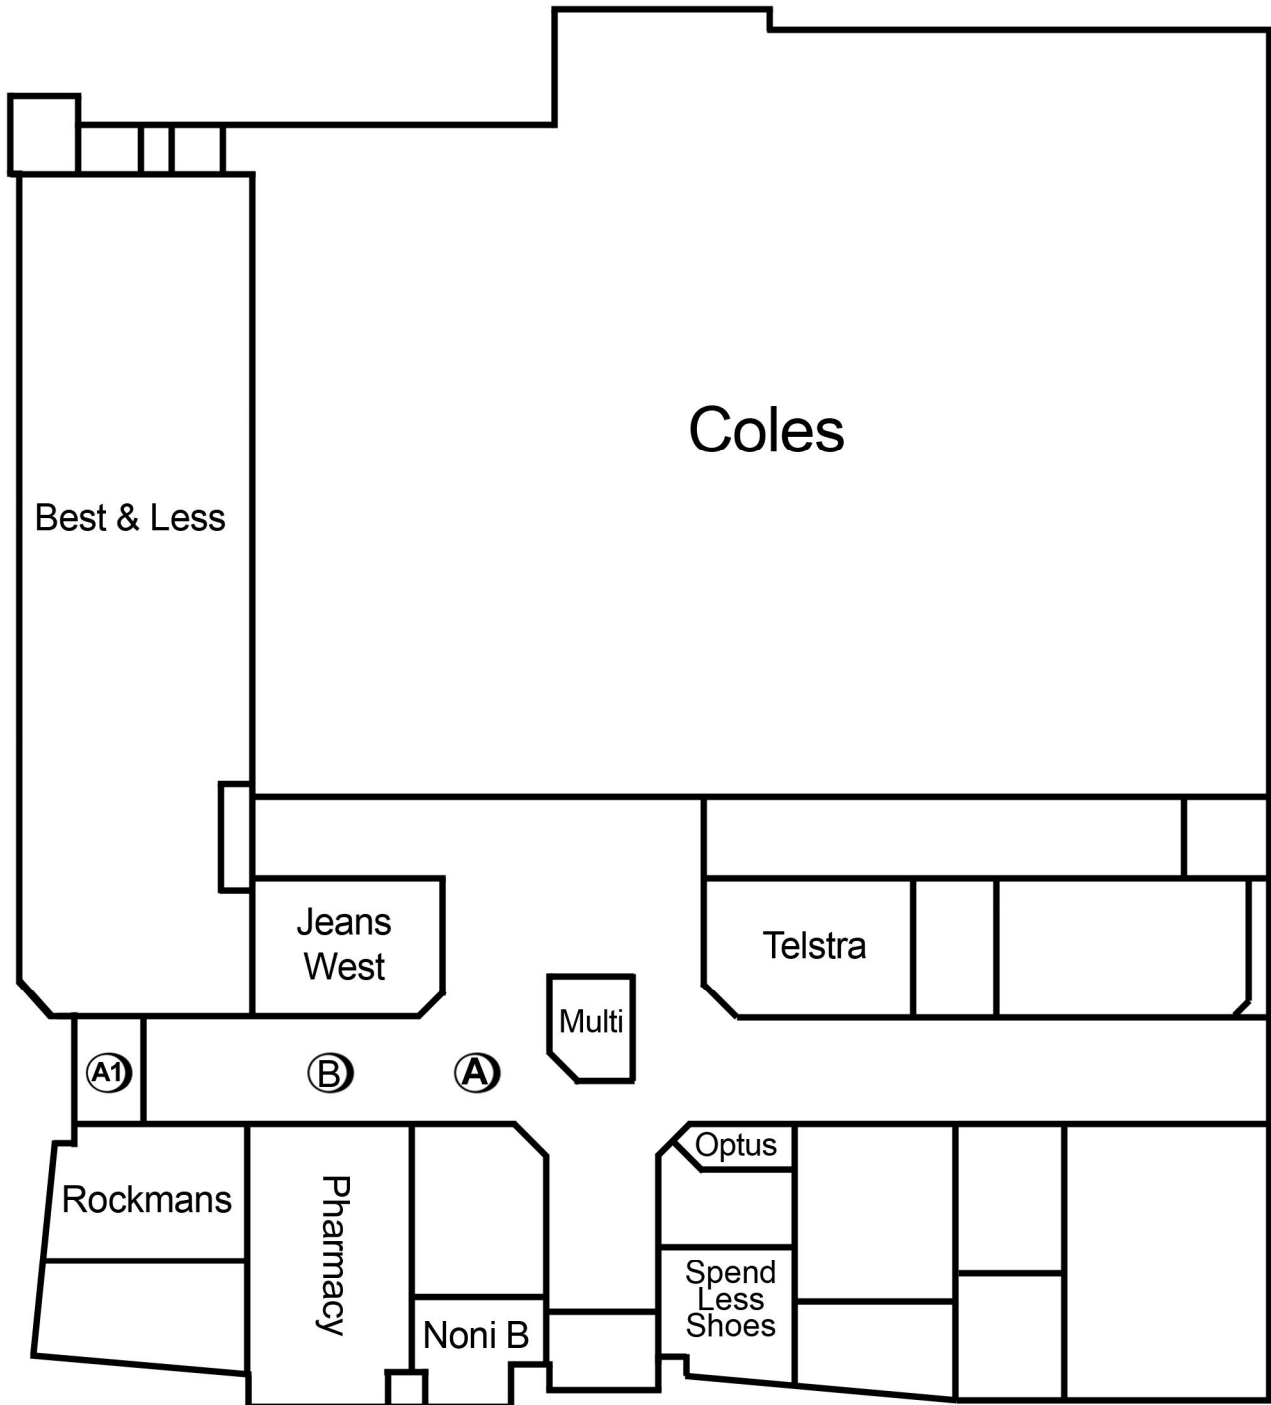

# Busselton Central Shopping Centre

Cnr Prince Street & West Street, Busselton

## Basic Pricing Information

- Site A1 2m X 2m Centre Use Only
- Site A 3m X 2m \$715 Per Week
- Site B 2m X 1.5m \$715 Per Week

Updated 06/06/2019