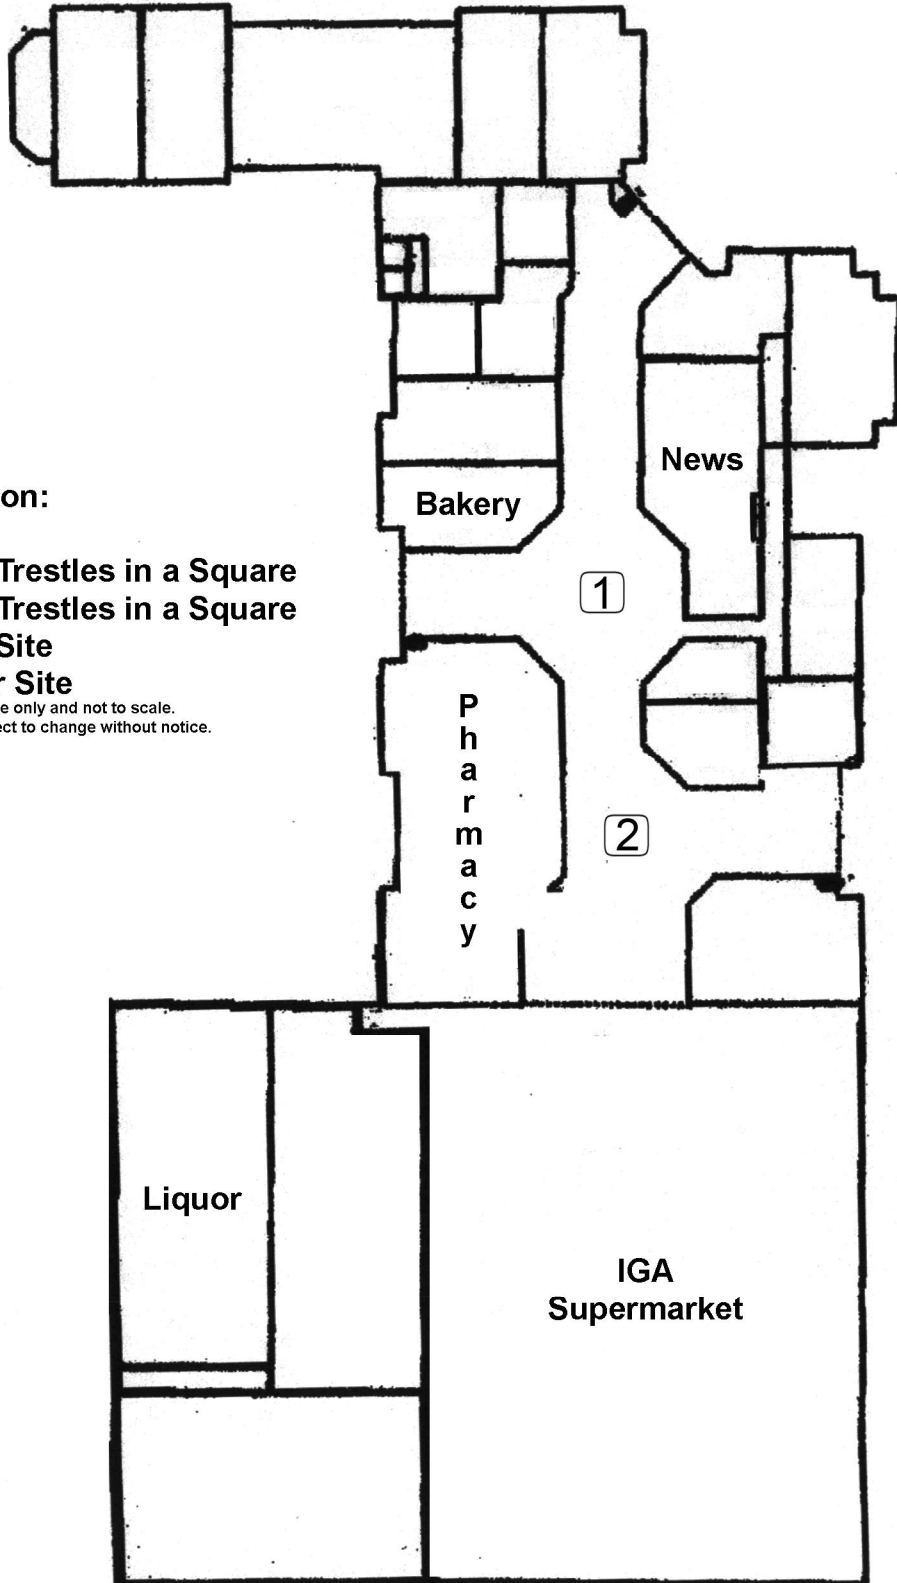

Woodlake Village Shopping Centre

1 Sunray Circle, Ellenbrook

Basic Site Information:

Area 1 - 3m X 2m 4 Trestles in a Square

Area 2 - 3m X 2m 4 Trestles in a Square

\$440 Per Week Per Site

\$330 Per 3 Days Per Site

As at 15/05/2019. Areas are approximate only and not to scale.
Weekly rent includes GST. Prices subject to change without notice.