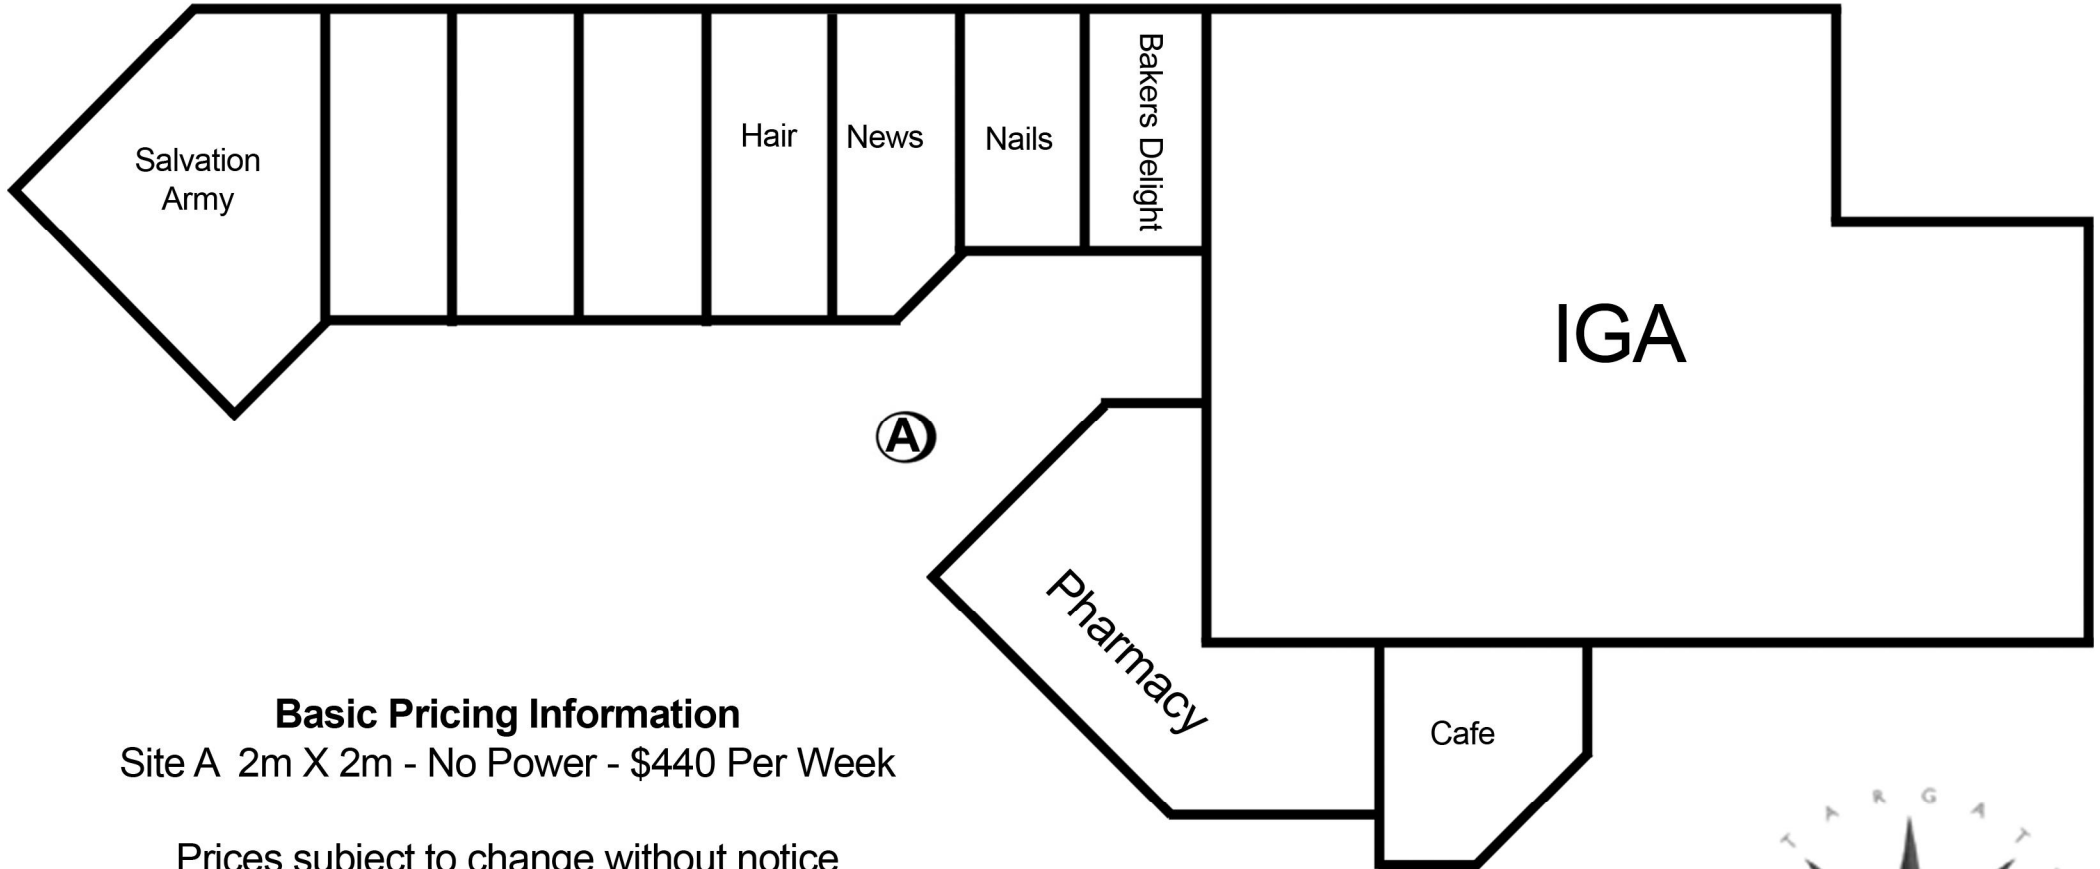

# Stargate Waikiki

78 Charthouse Road, Waikiki

## Basic Pricing Information

Site A 2m X 2m - No Power - \$440 Per Week

Prices subject to change without notice

Updated 16/04/2019