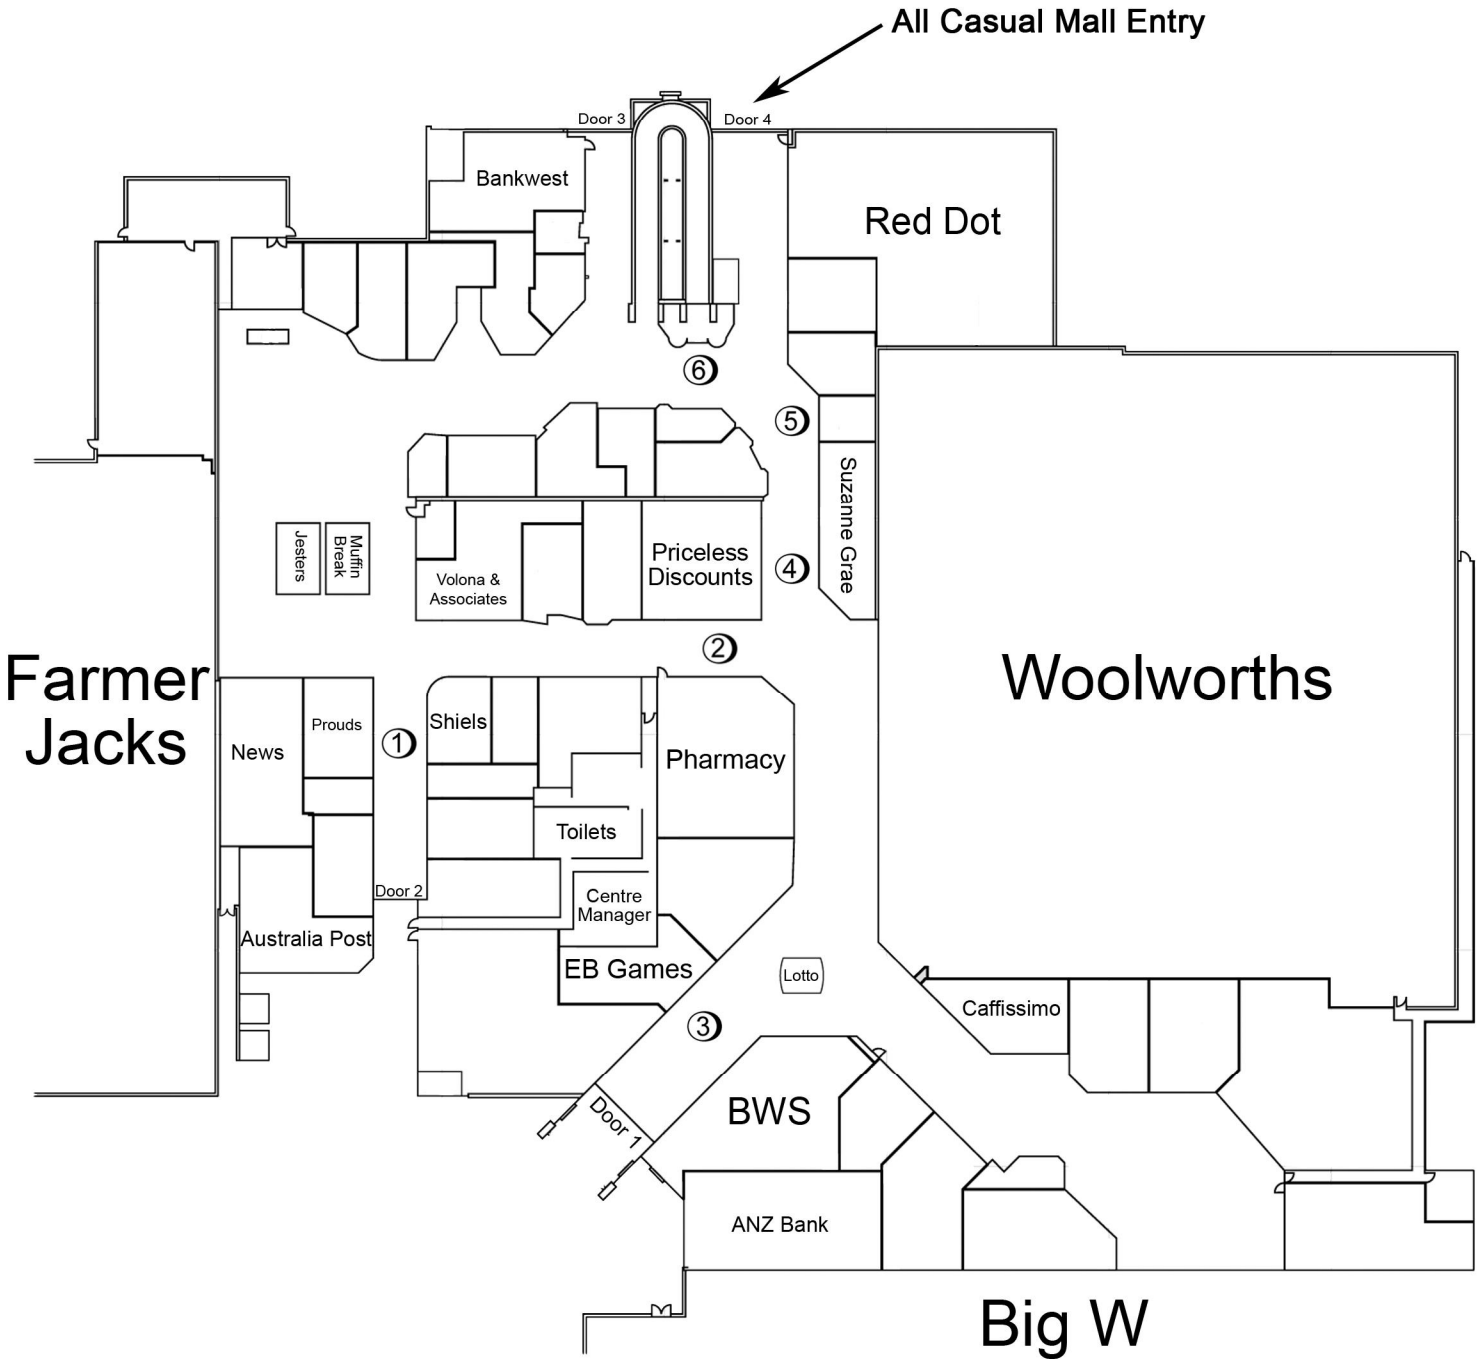

phoenix

SHOPPING CENTRE

Basic Pricing Information

Site 1	2m x 2m	\$770pw	No Power
Site 2	3m x 2m	\$770pw	Powered
Site 3	3m x 2m	\$770pw	No Power
Site 4	2m x 2m	\$770pw	No Power
Site 5	4m x 2m	\$770pw	Powered
Site 6	3m x 2m	\$770pw	No Power

Areas shown are for location identification only and are not to scale
 Prices include GST and are subject to change without notice.
 Updated 15/05/2019.