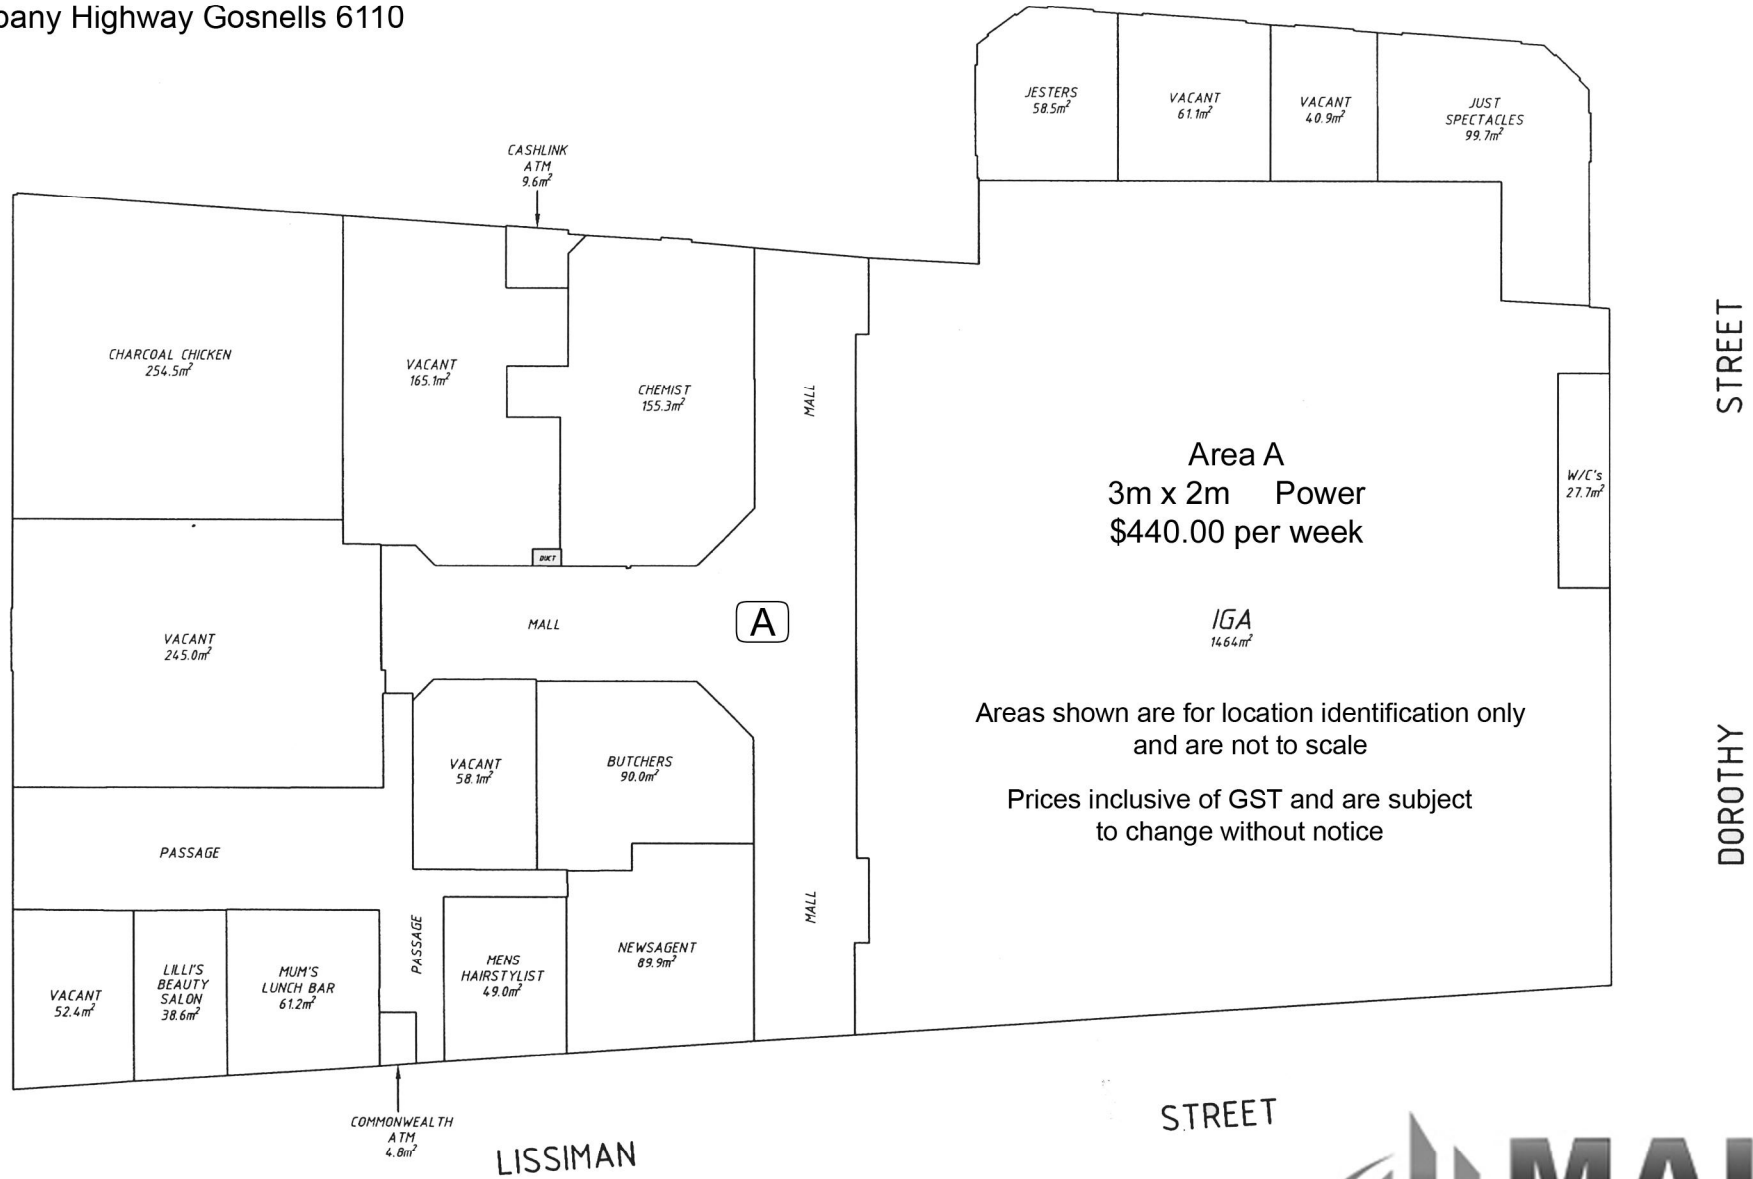

# Foothills Shopping Centre

2251 Albany Highway Gosnells 6110

ALBANY HIGHWAY

Area A  
3m x 2m Power  
\$440.00 per week

IGA  
1464m<sup>2</sup>

Areas shown are for location identification only  
and are not to scale  
Prices inclusive of GST and are subject  
to change without notice