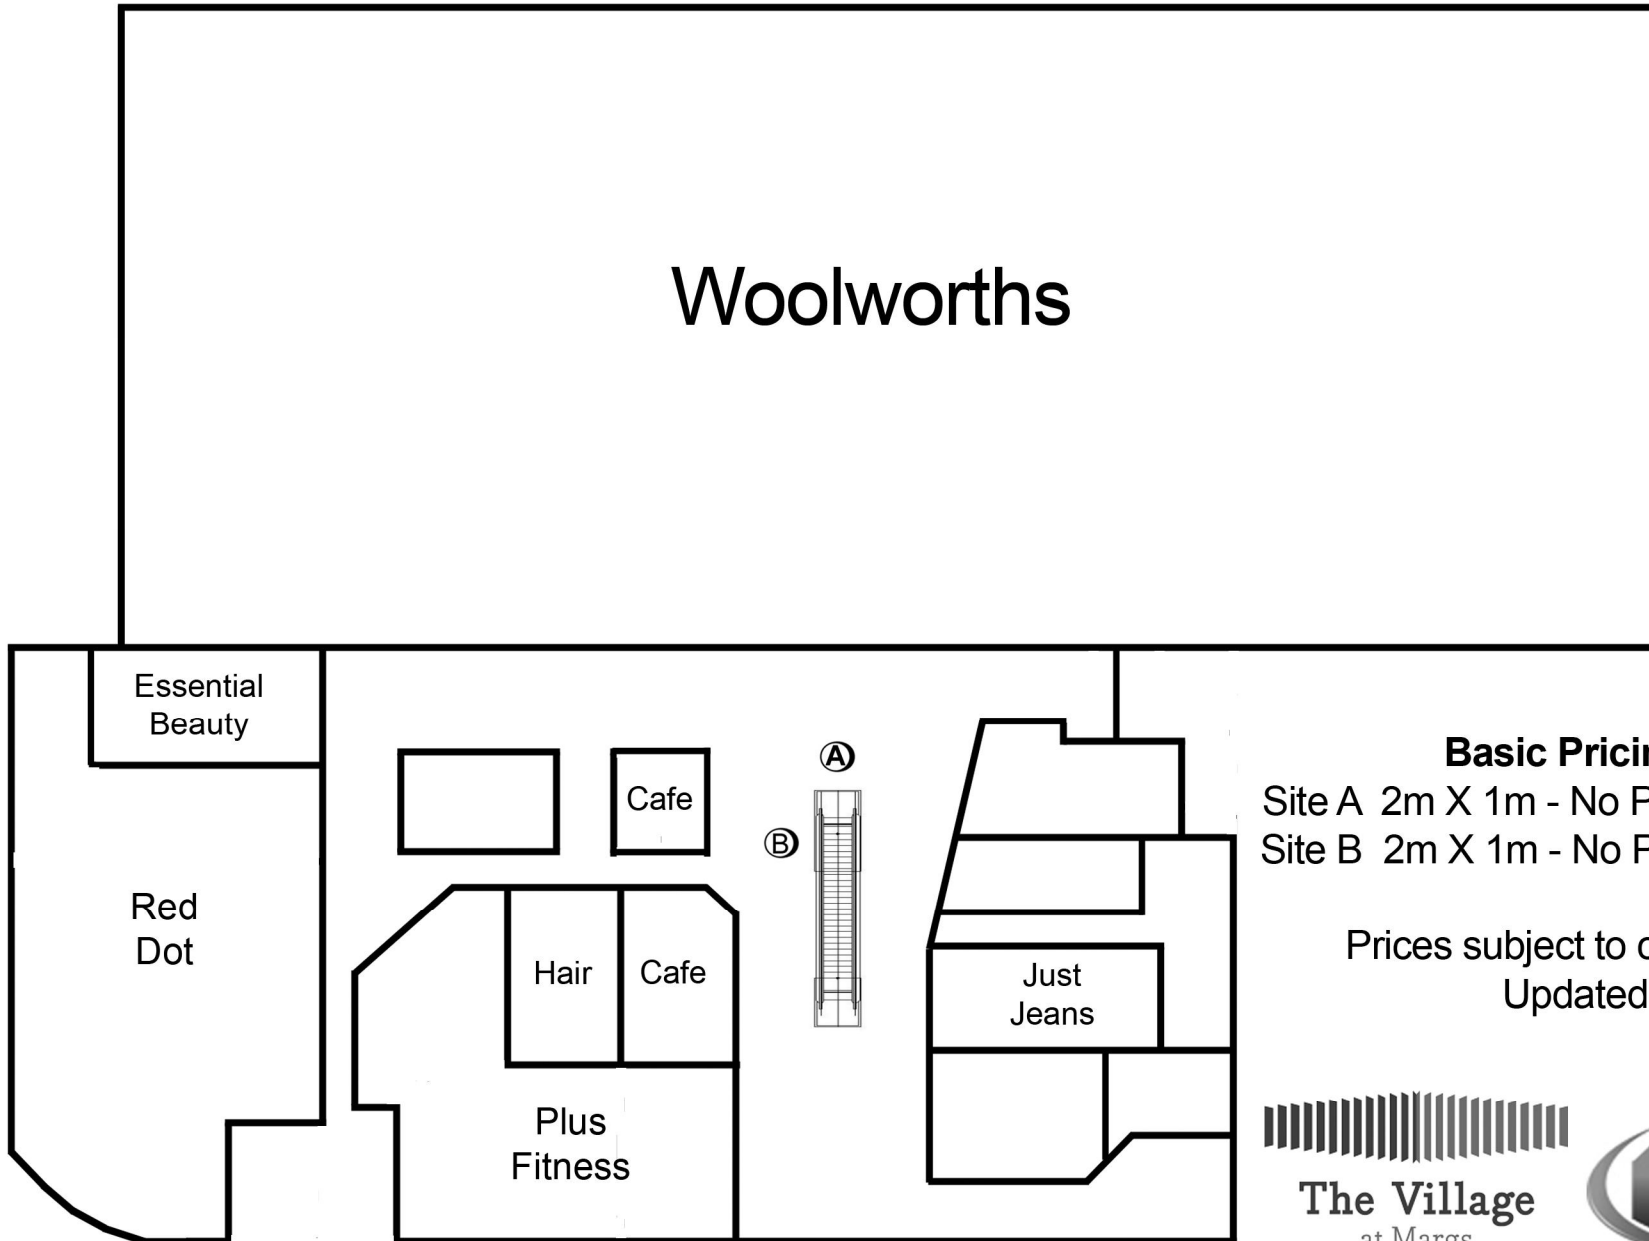

# The Village at Margs

Willmott Avenue, Maragaret River

Woolworths

## Basic Pricing Information

Site A 2m X 1m - No Power - \$550.00 Per Week

Site B 2m X 1m - No Power - \$550.00 Per Week

Prices subject to change without notice

Updated 02/04/2019

The Village  
at Margs