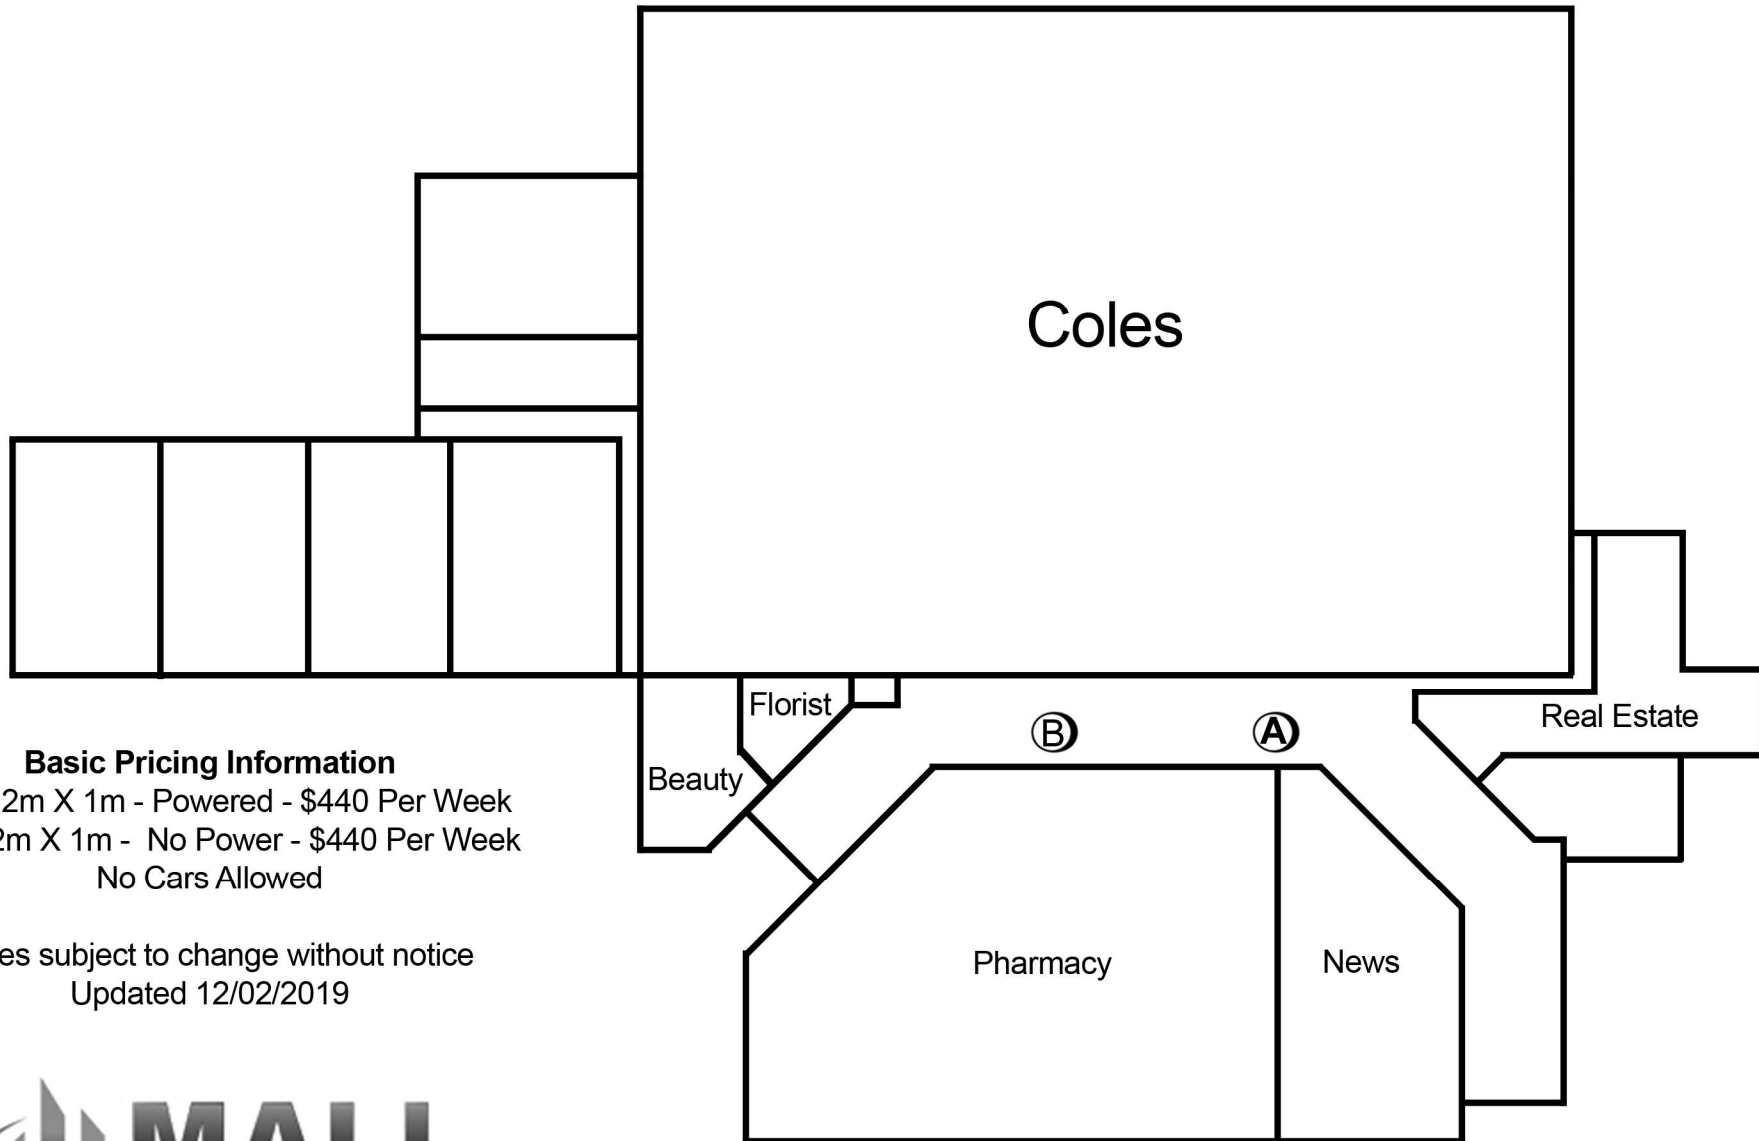

Belridge Shopping Centre

Cnr Ocean Reef Road & Gwendoline Drive, Beldon

Basic Pricing Information

Site A 2m X 1m - Powered - \$440 Per Week
Site B 2m X 1m - No Power - \$440 Per Week
No Cars Allowed

Prices subject to change without notice
Updated 12/02/2019