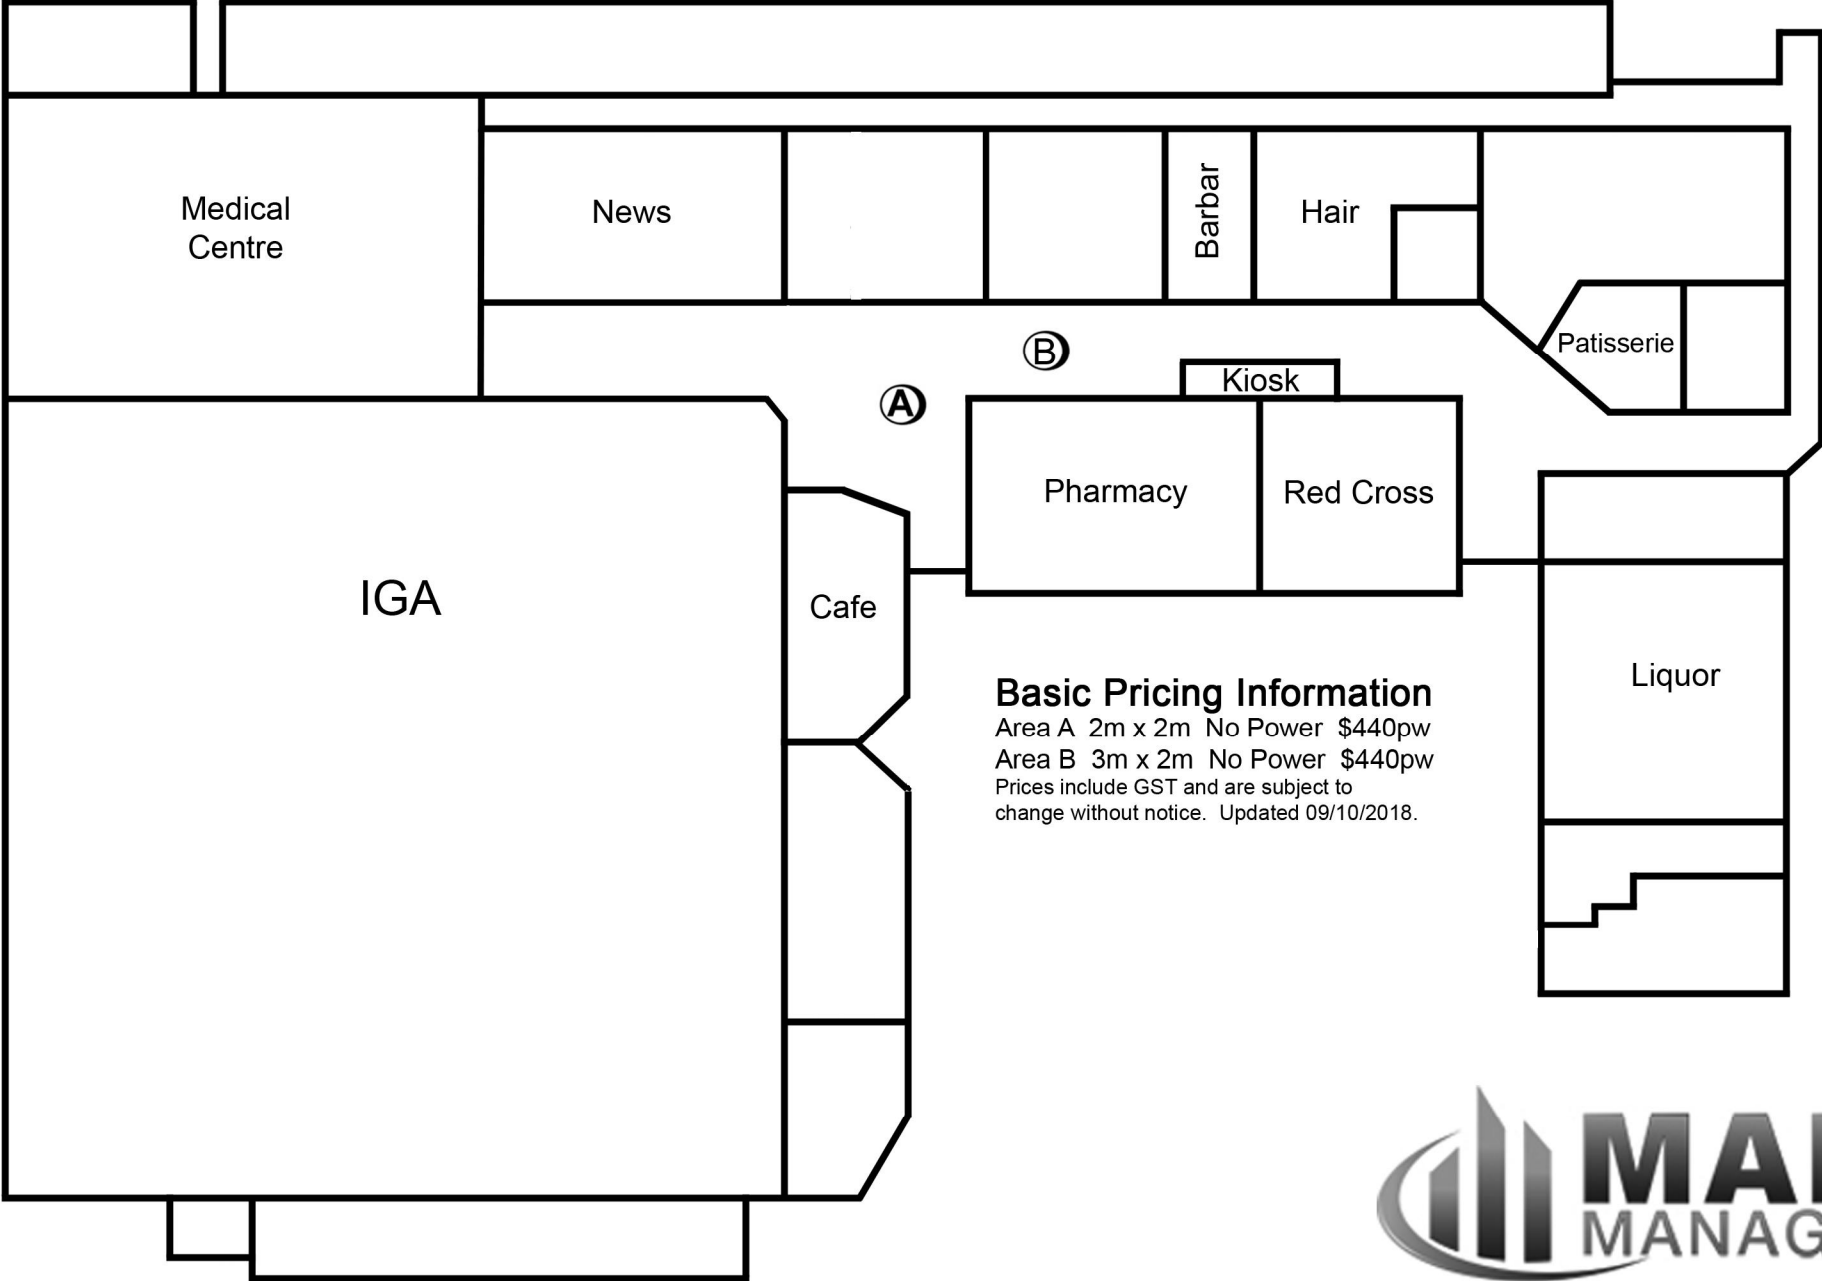

# Shoalwater Shopping Centre

117 Safety Bay Road, Shoalwater

**Basic Pricing Information**  
Area A 2m x 2m No Power \$440pw  
Area B 3m x 2m No Power \$440pw  
Prices include GST and are subject to change without notice. Updated 09/10/2018.