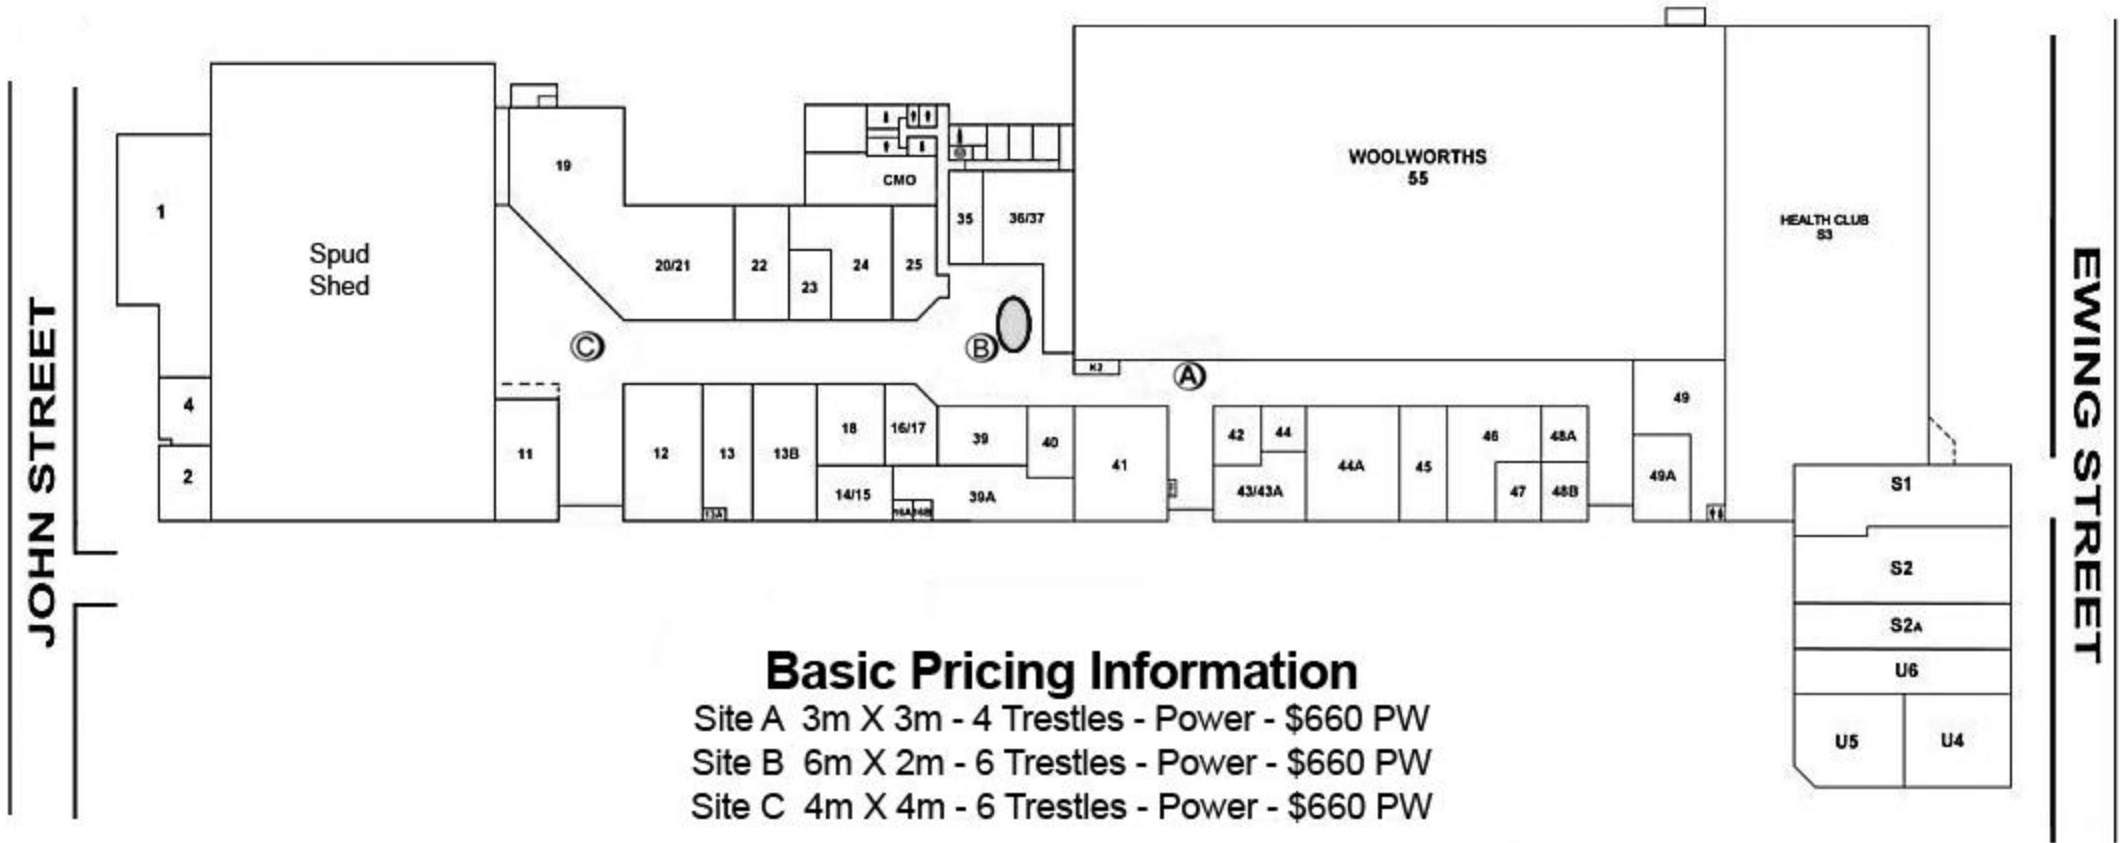

Bentley Plaza

Basic Pricing Information

- Site A 3m X 3m - 4 Trestles - Power - \$660 PW
- Site B 6m X 2m - 6 Trestles - Power - \$660 PW
- Site C 4m X 4m - 6 Trestles - Power - \$660 PW

Prices subject to change without notice
Updated 10/01/2018