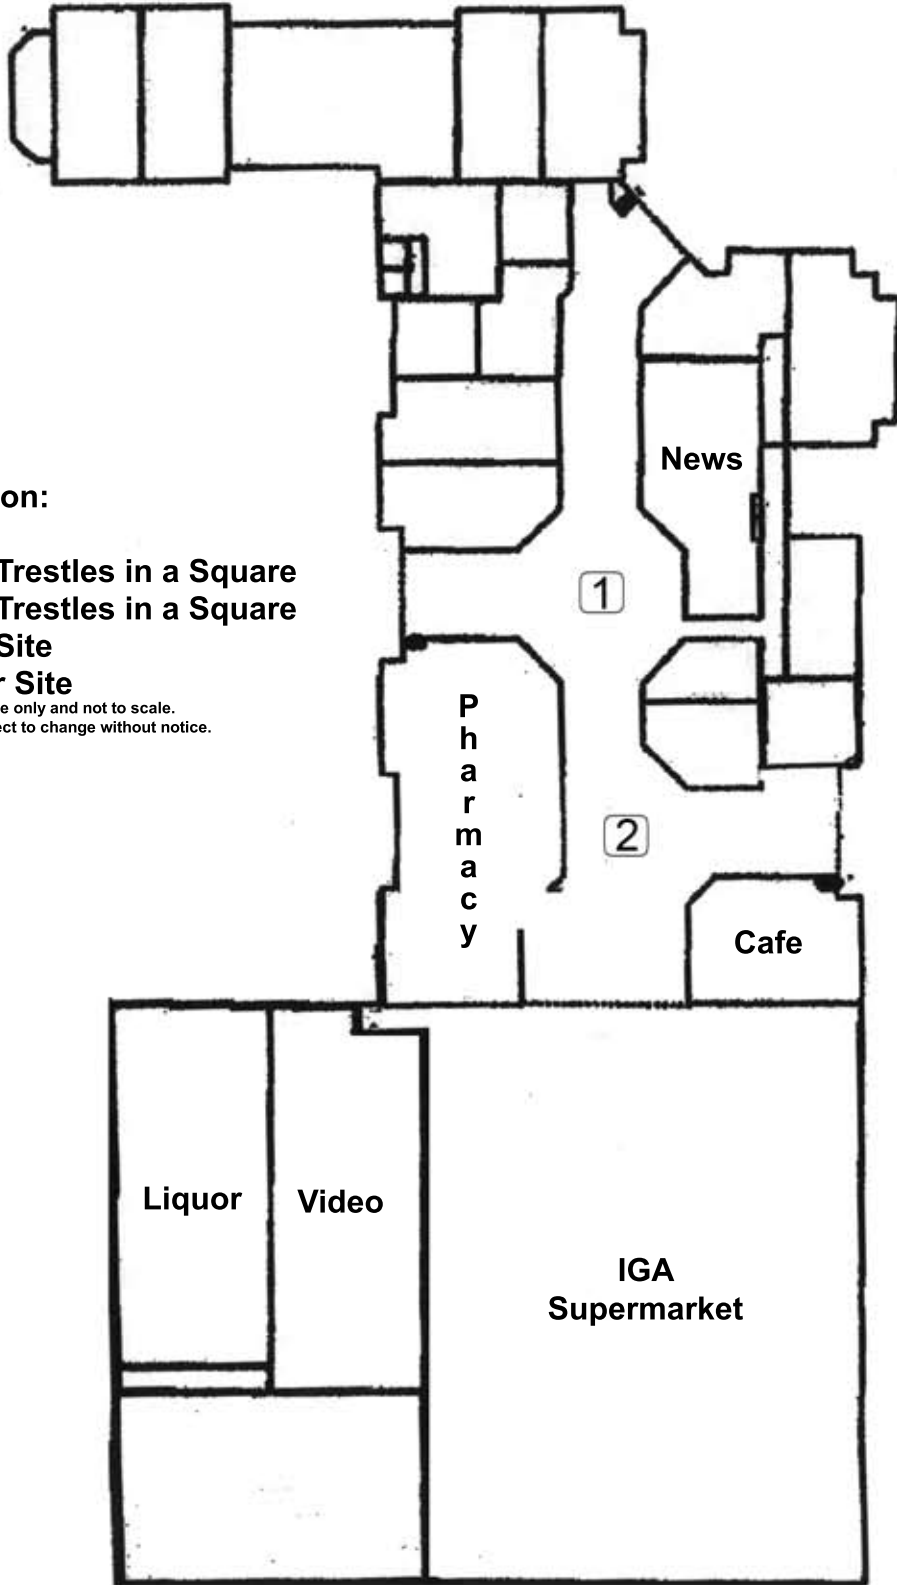

Woodlake Village Shopping Centre

1 Sunray Circle, Ellenbrook

Basic Site Information:

Area 1 - 3m X 2m 4 Trestles in a Square

Area 2 - 3m X 2m 4 Trestles in a Square

\$440 Per Week Per Site

\$330 Per 3 Days Per Site

As at 24/05/2013. Areas are approximate only and not to scale.

Weekly rent includes GST. Prices subject to change without notice.