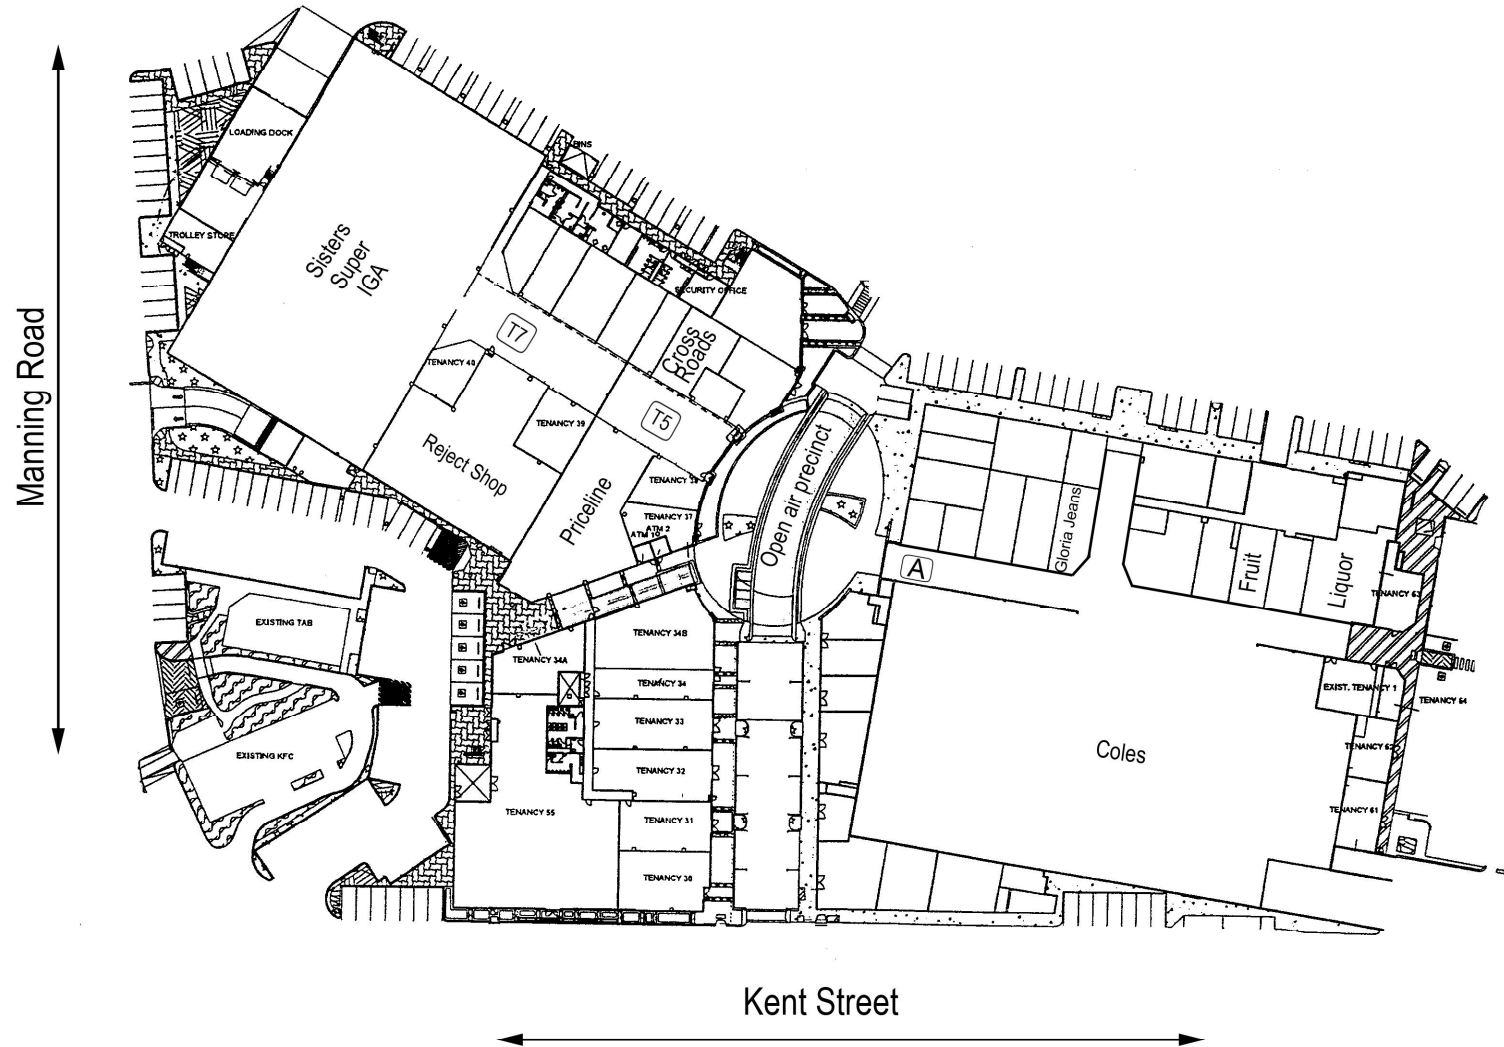

Waterford Plaza

Manning Road
Karrwarra

Basic Pricing Information

Area A 2m x 2m \$880.00 pw Powered
Area 5 4m x 2m \$880.00 pw No power
Area 7 4m x 2m \$880.00 pw Powered

Maximum height 1.5m all sites
Sites shown are not to scale and are
for identification purposes only