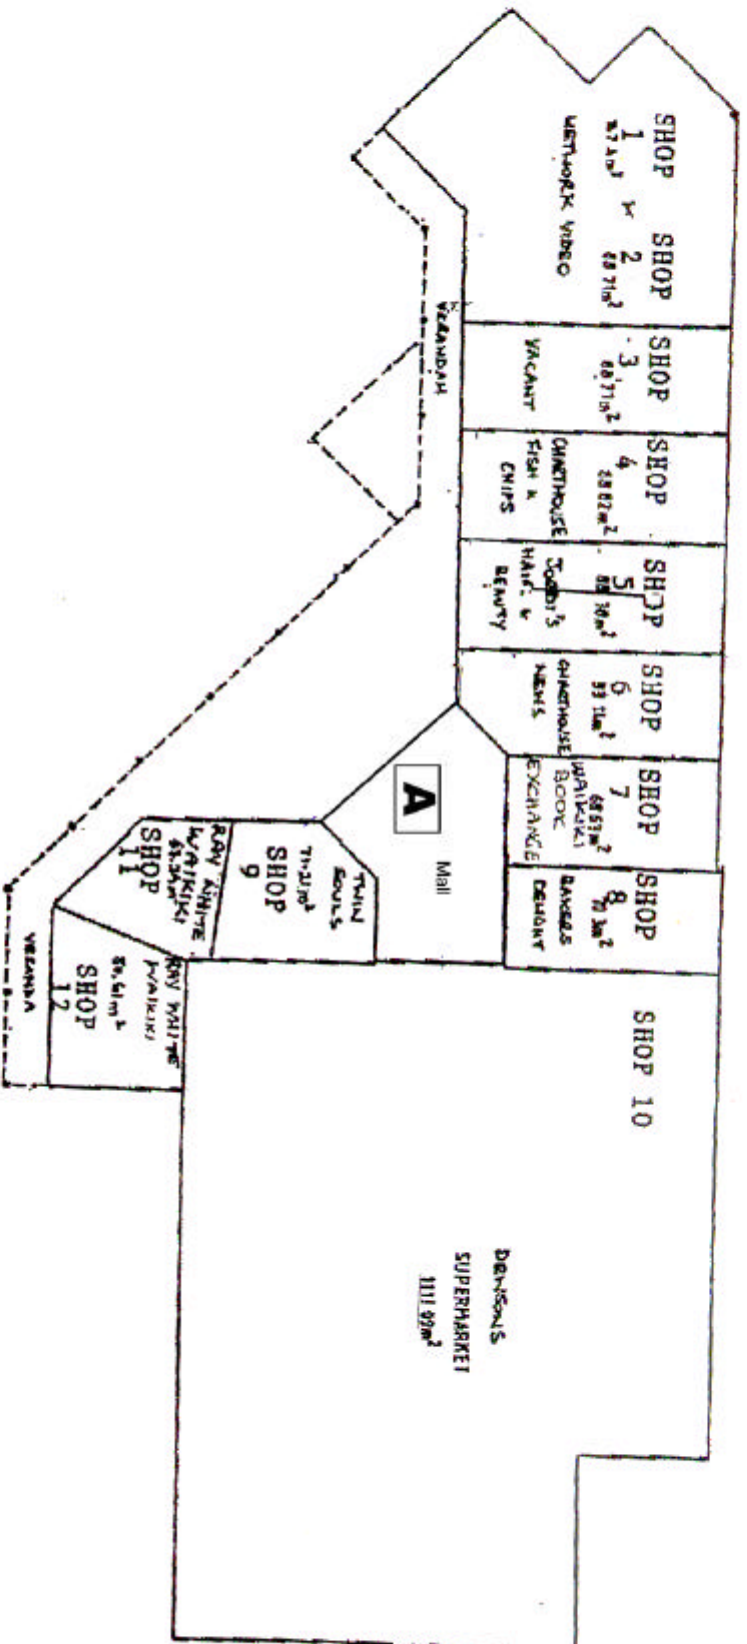

STARGATE CHARTHOUSE SHOPPING CENTRE

78-86 Charthouse Road
 WAIKIKI

Area A: 2m x 1m \$55 per day
 Not powered, No vehicles