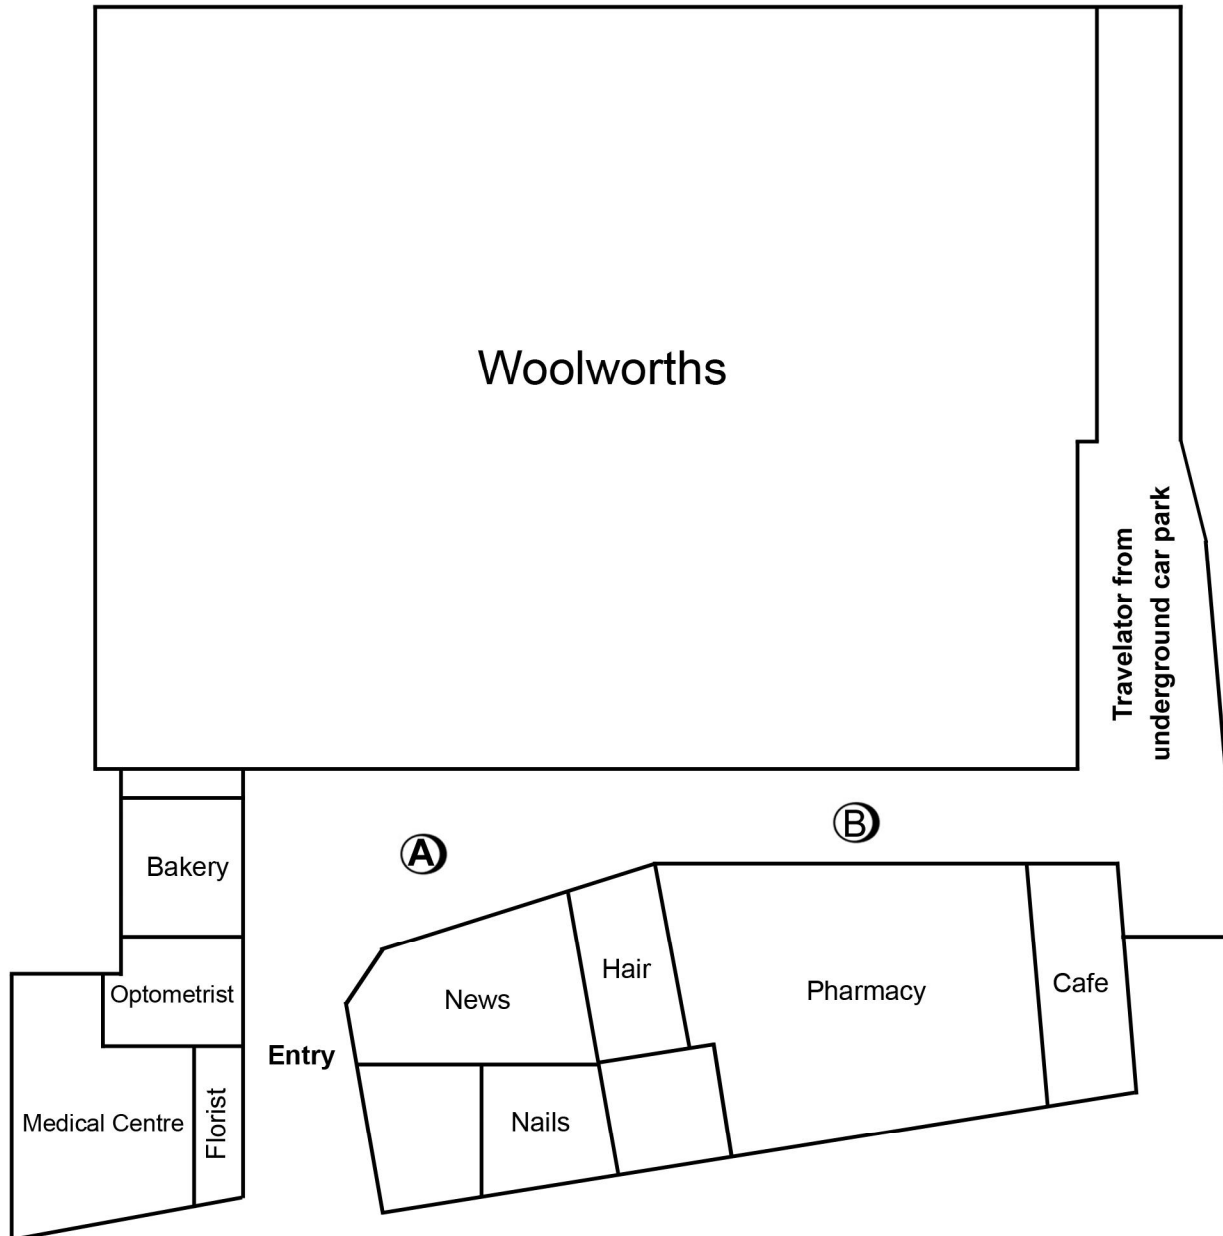

Port Coogee Shopping Centre

Orsino Boulevard, Port Coogee

Basic Pricing Information

Area A 4m X 2m
Powered \$440.00 PW

Area B 2m X 2m
No Power \$440.00 PW

Prices subject to change without notice
Updated 12/09/2016