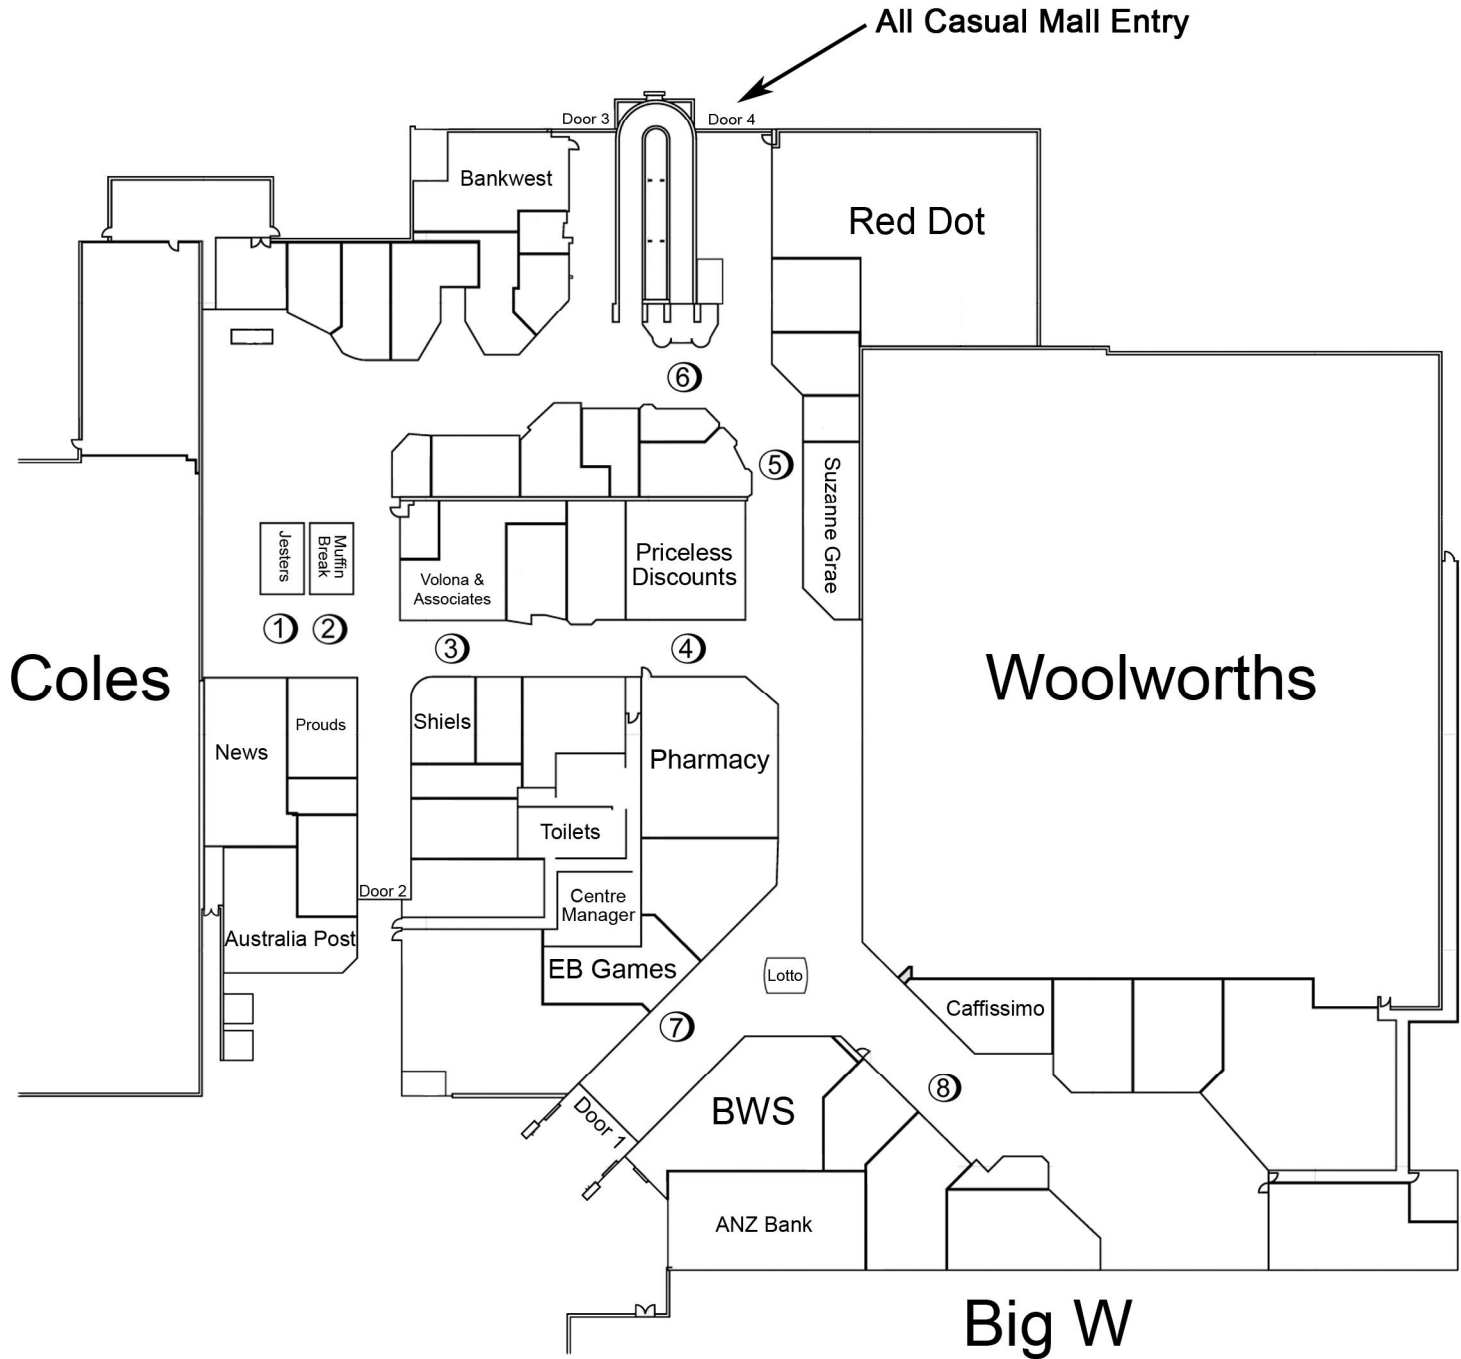

phoenix

SHOPPING CENTRE

Basic Pricing Information

Area 1	3m x 2m	\$990pw	Powered
Area 2	3m x 2m	\$990pw	Powered
Area 3	1m x 1.5m	\$990pw	No Power
Area 4	1m x 1.5m	\$990pw	No Power
Area 5	1m x 1m	\$990pw	No Power
Area 6	1.5mx1.5m	\$990pw	No Power
Area 7	2m x 2m	\$550pw	Powered
Area 8	3m x 2m	\$550pw	Powered

Areas shown are for location identification only and are not to scale
 Prices include GST and are subject to change without notice.
 Updated 16/03/2017.