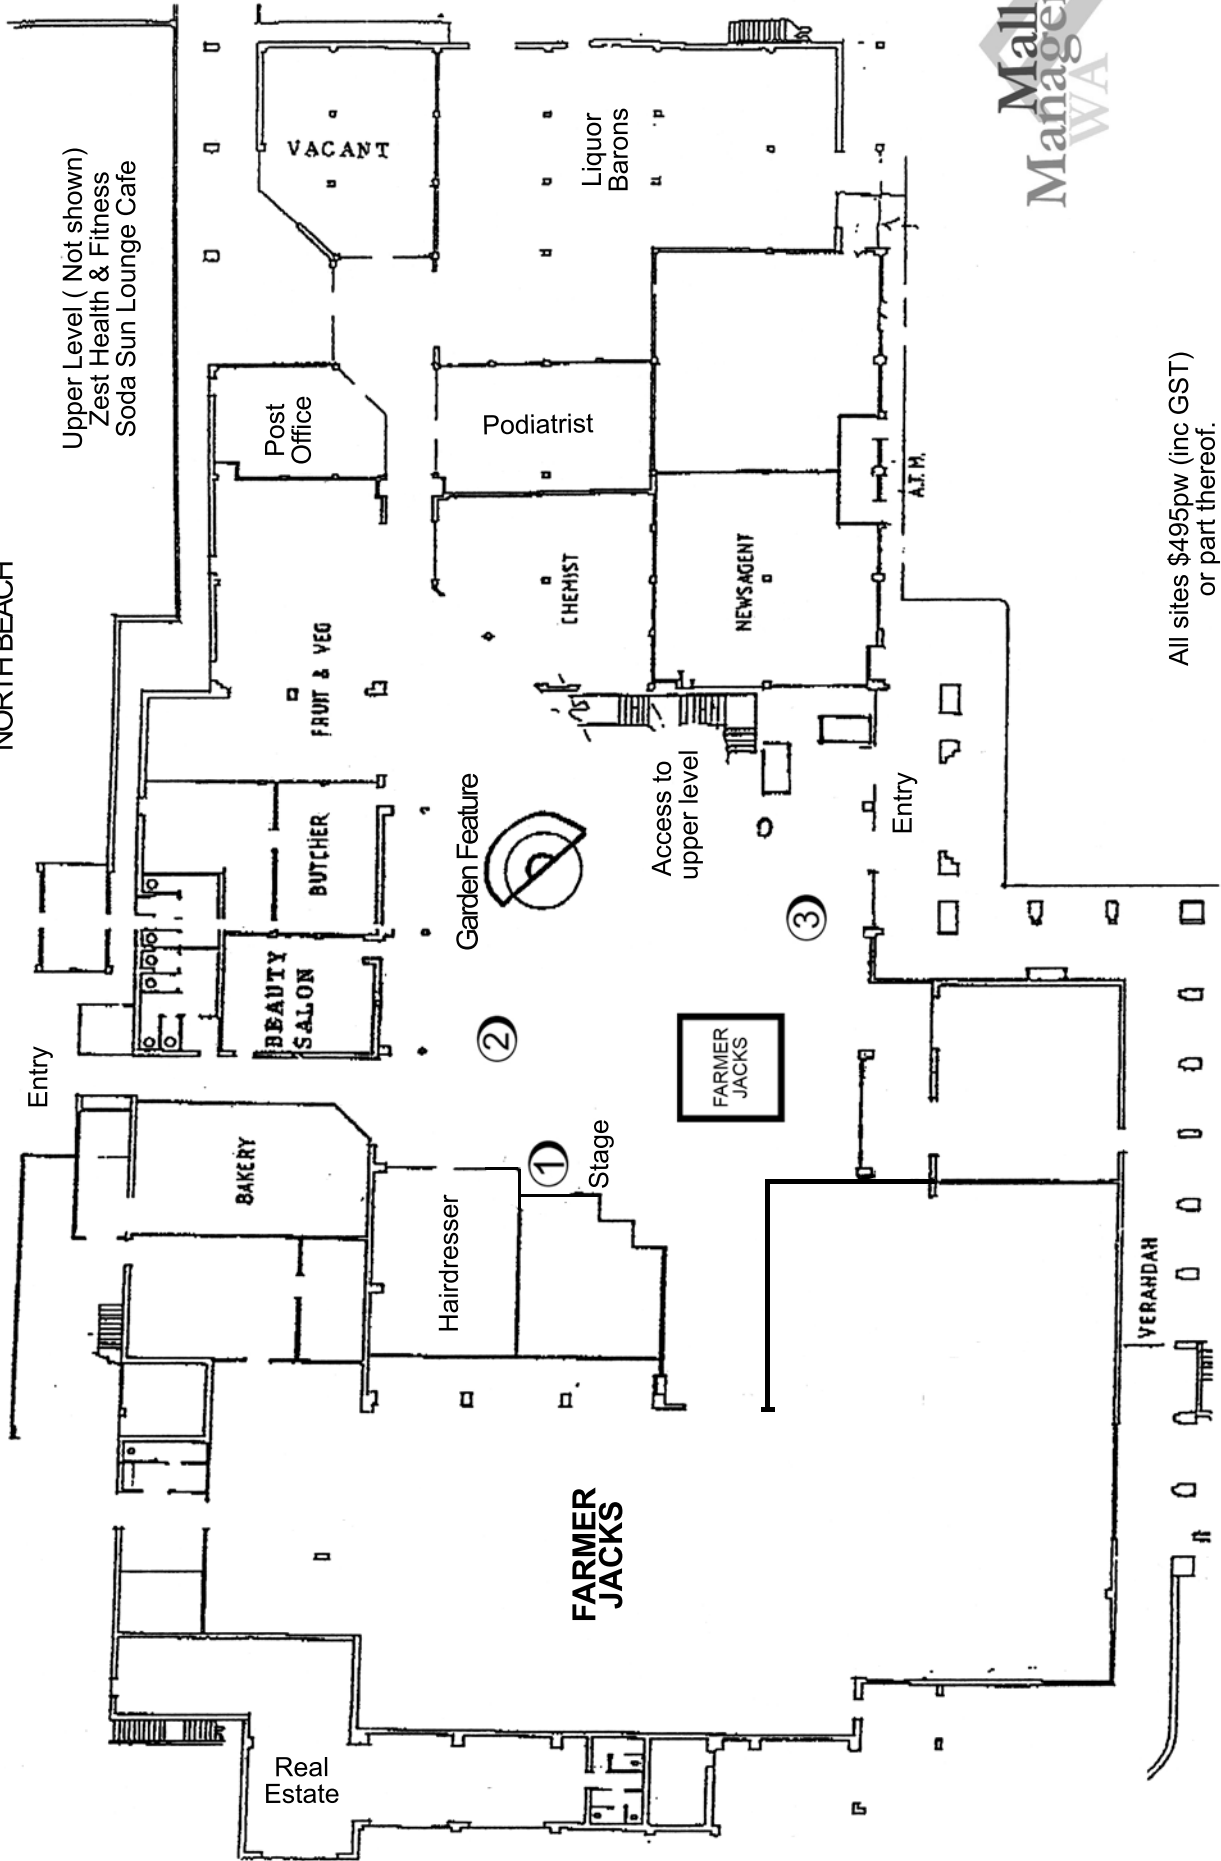

NORTH BEACH SHOPPING CENTRE  
1 NORTH BEACH ROAD  
NORTH BEACH

All sites \$495pw (inc GST)  
or part thereof.

Updated 28/11/2013