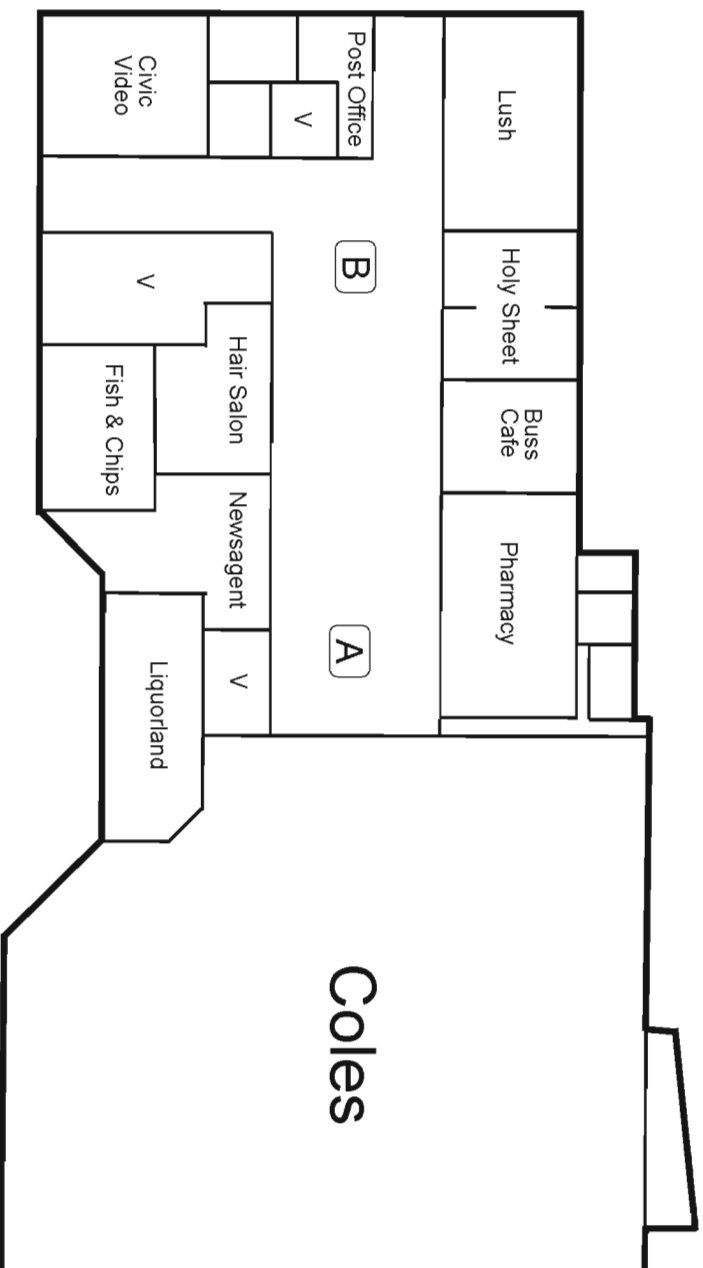

Hannans Boulevard Shopping Centre

Aslett and Graeme Street, Kalgoorlie, Western Australia

All prices include GST and are subject to change without notice

Areas shown are for location purposes only and are not to scale

Area A 3m x 2m Power $715.00

Area B 2m x 2m Power $715.00

Displays to be set up between metal pins in the floor

Amended 3rd October 2011