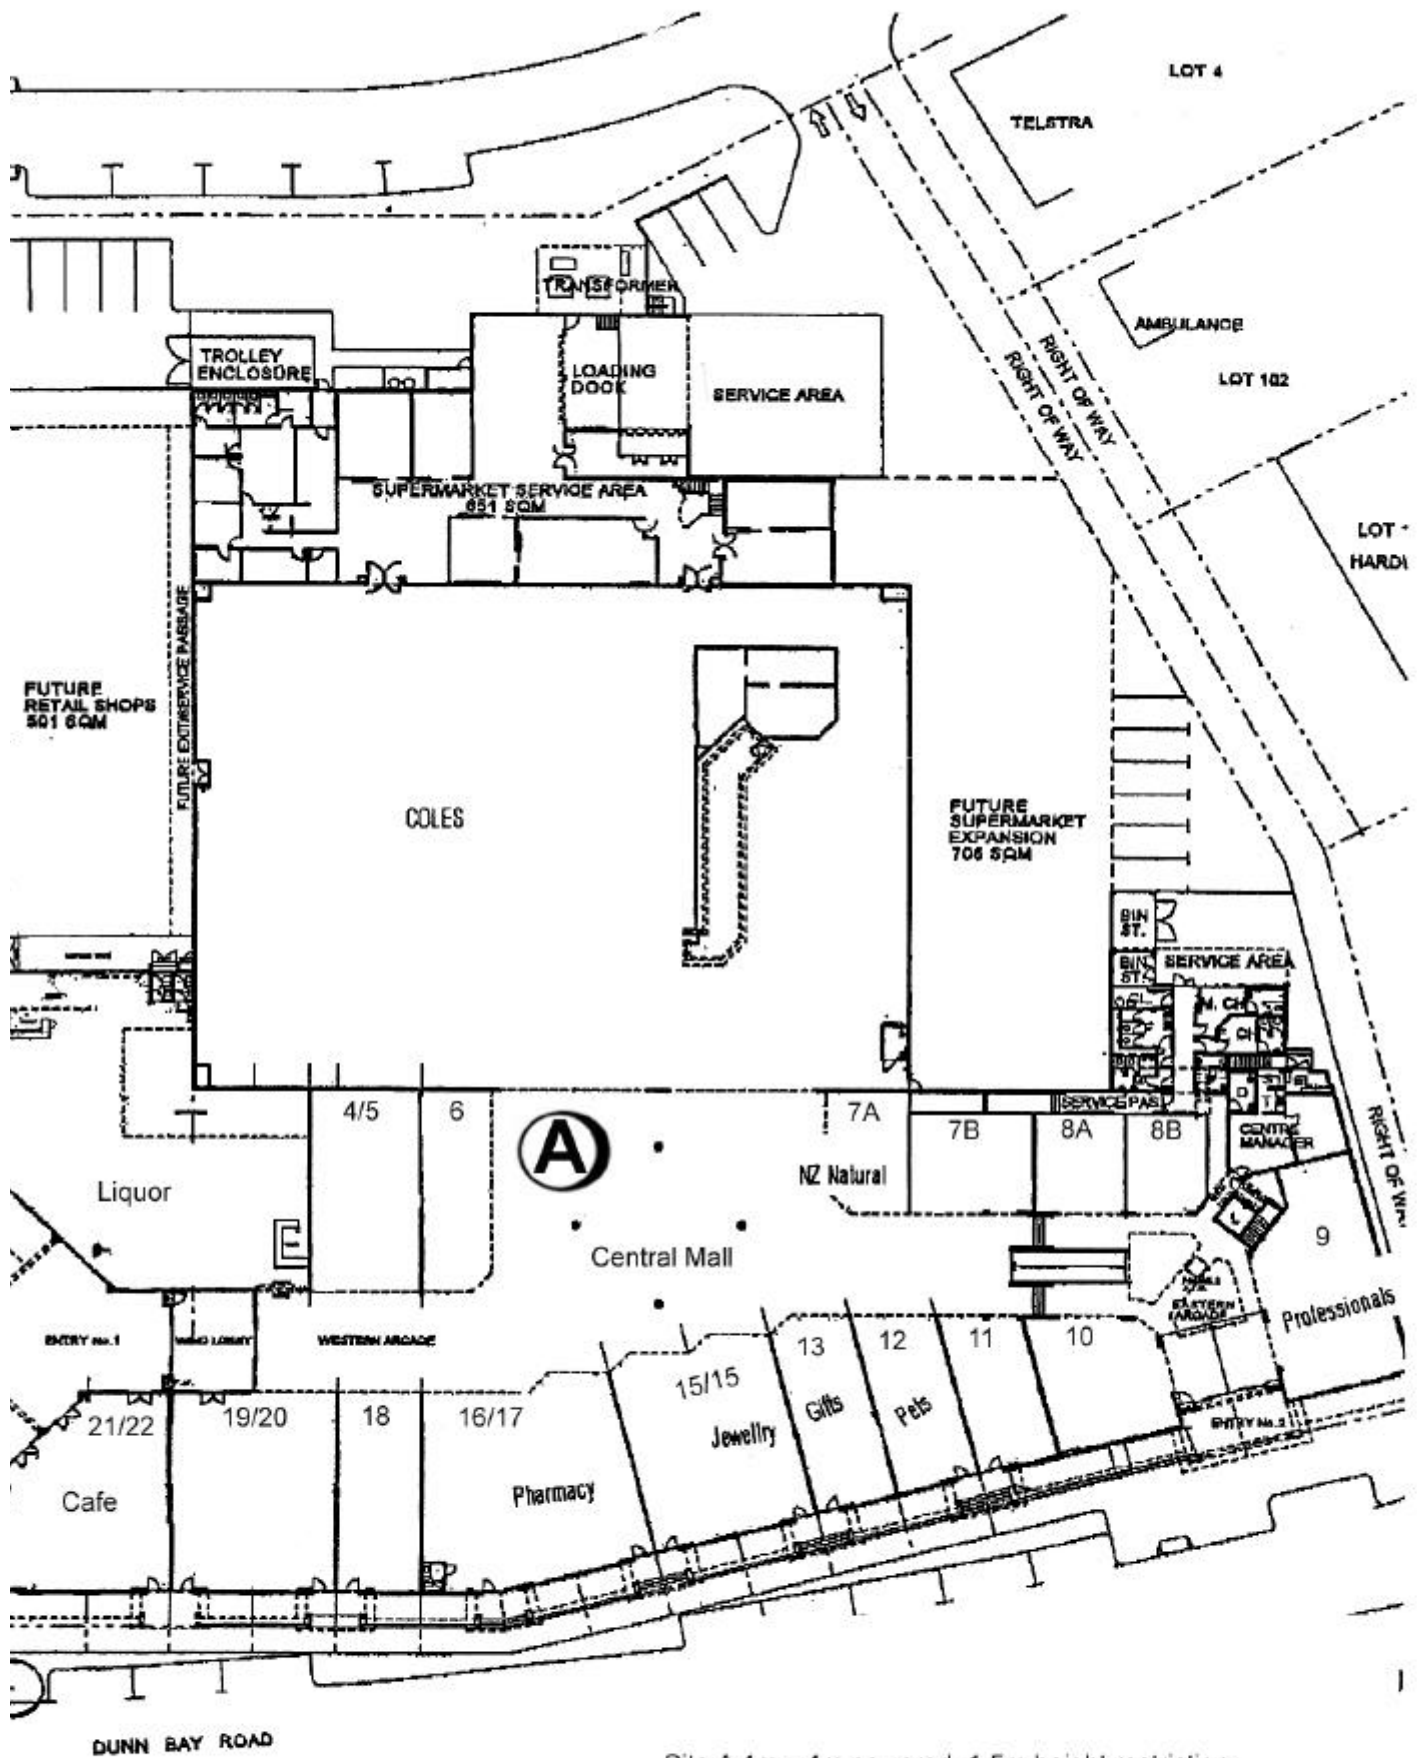

DUNSBOROUGH CENTREPOINT

Site A 4m x 4m powered. 1.5m height restriction.

Power available.

Off Peak - \$495 PER WEEK INCLUDING GST

Peak - School Holidays incl December & January
\$605 PER WEEK INCLUDING GST