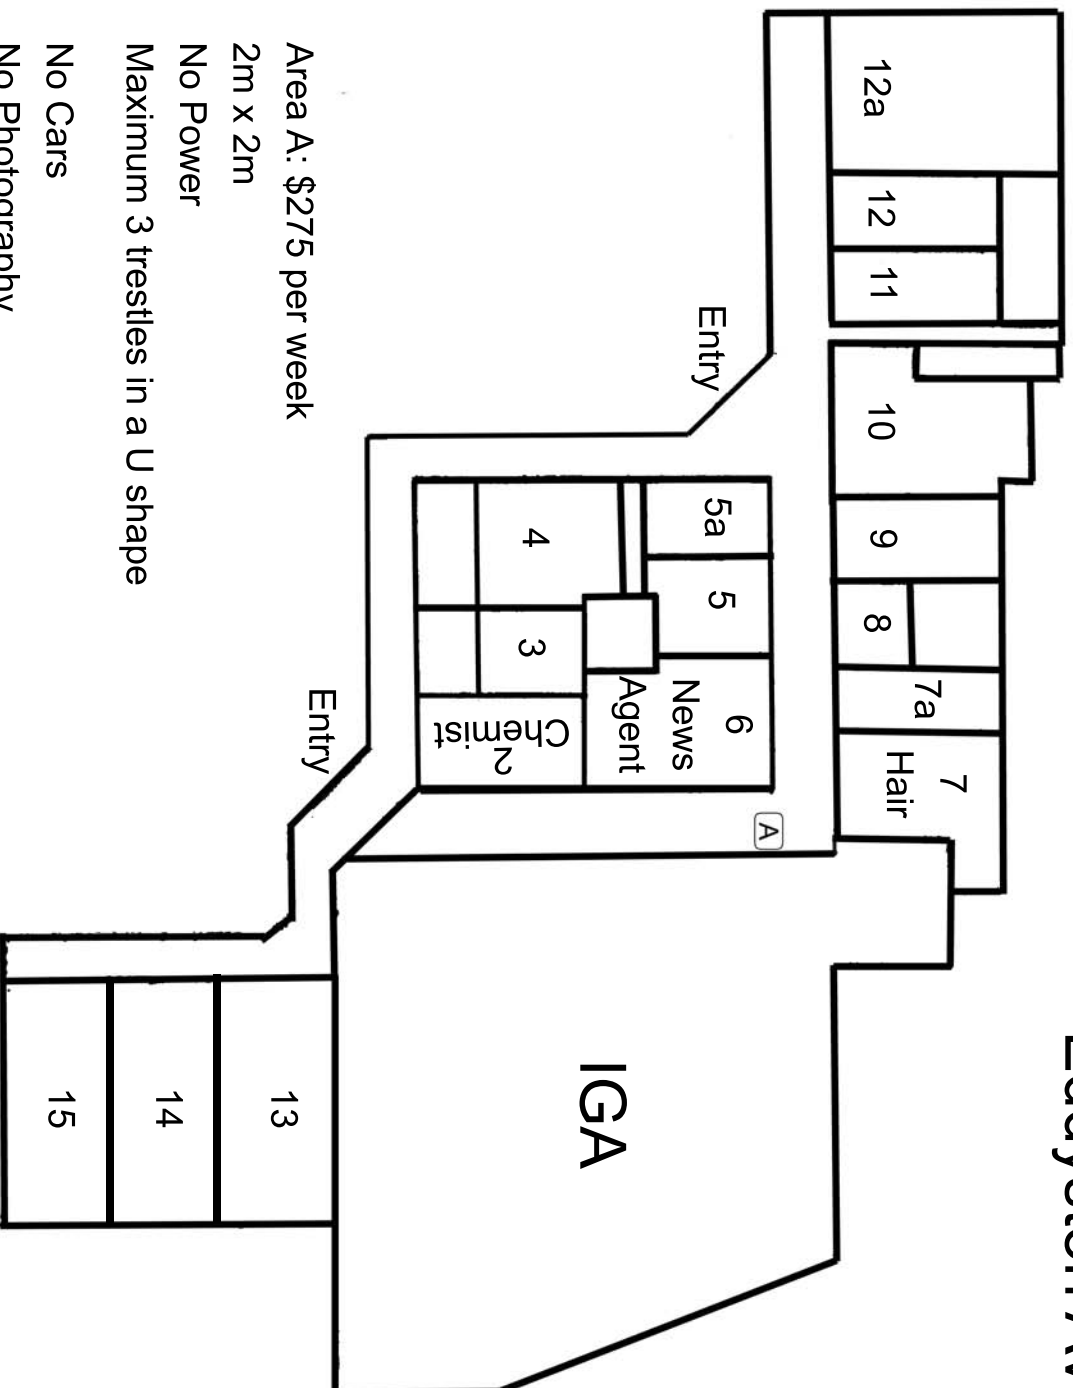

# Craigie Plaza Eddyston Avenue, Craigie 6025

- Area A: \$2775 per week
- 2m x 2m
- No Power
- Maximum 3 trestles in a U shape
- No Cars
- No Photography

All prices are inclusive of GST and subject to change. \_\_\_\_\_  
Areas shown are for location purposes only and are not to scale