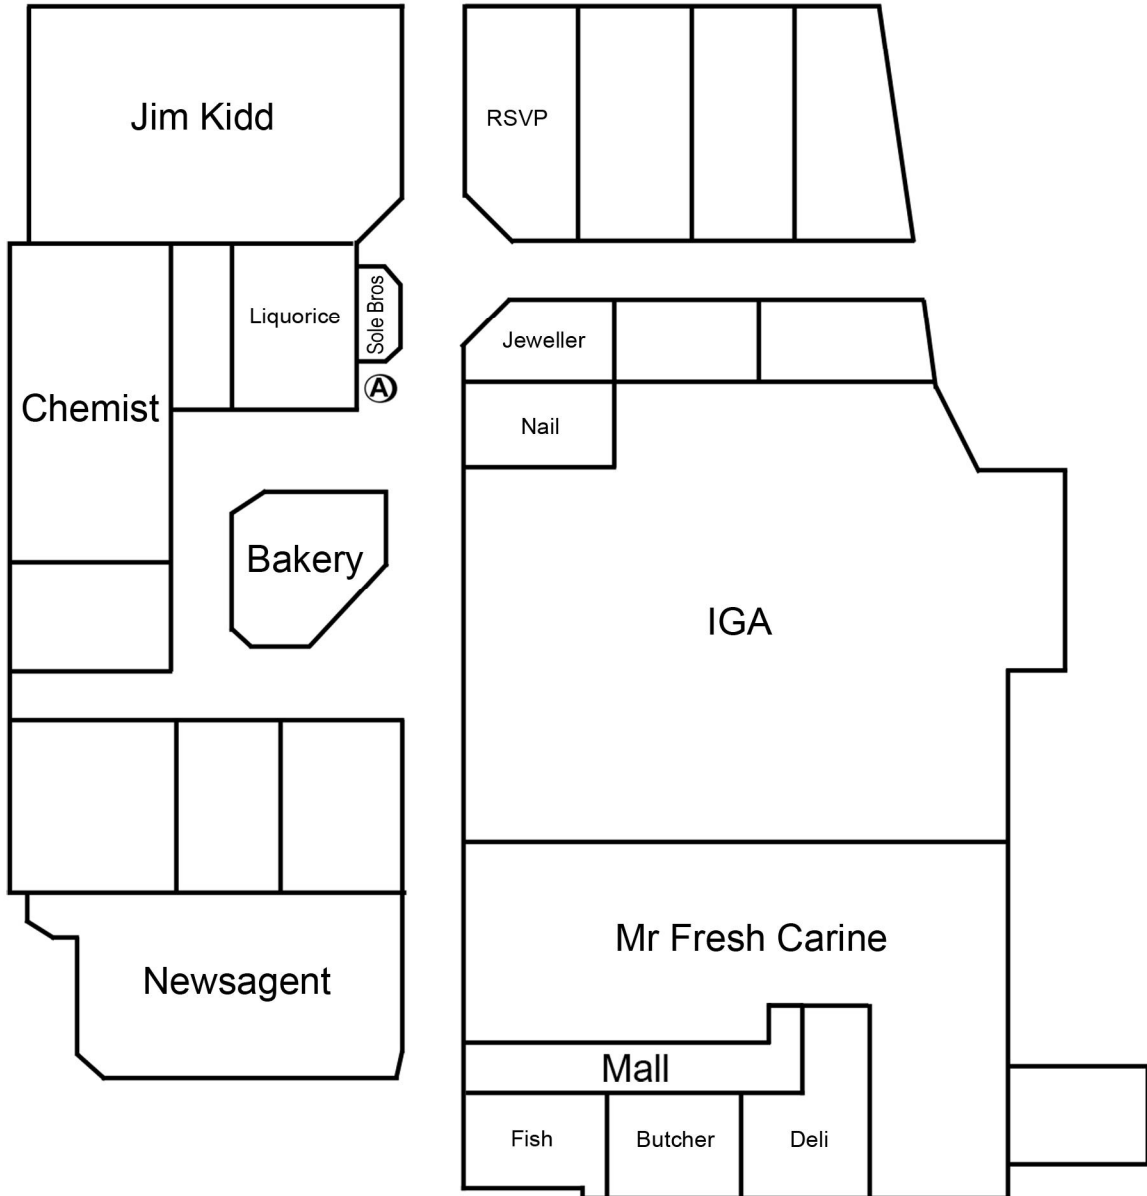

Carine Glades

Cnr Beach Road & Davallia Road, Duncraig

Basic Pricing Information

Area A 2m X 2m

Maximum 2 Trestles

Powered \$605.00 PW

Prices subject to change without notice
Updated 11/01/2017