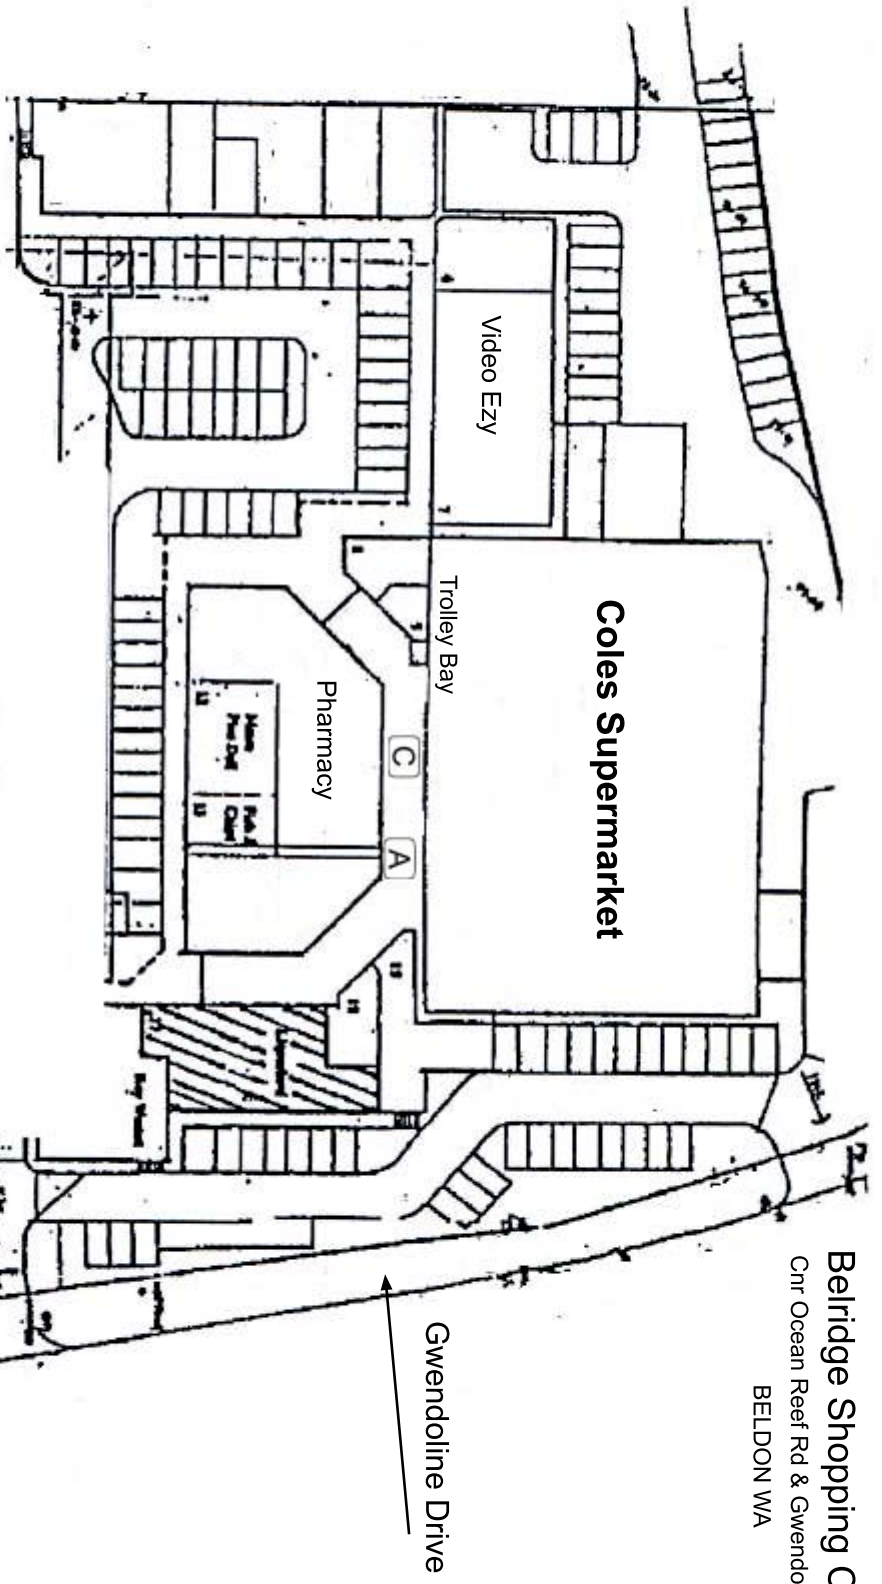

Belridge Shopping Centre
 Cnr Ocean Reef Rd & Gwendoline Dve
 BELDON WA

Basic Pricing Information

Area A 2m x 1m Power on wall.
 Area C 2m x 1m No power.

No Cars allowed.

Both sites \$330pw or part thereof.
 Areas shown are for location identification
 only and are not to scale.