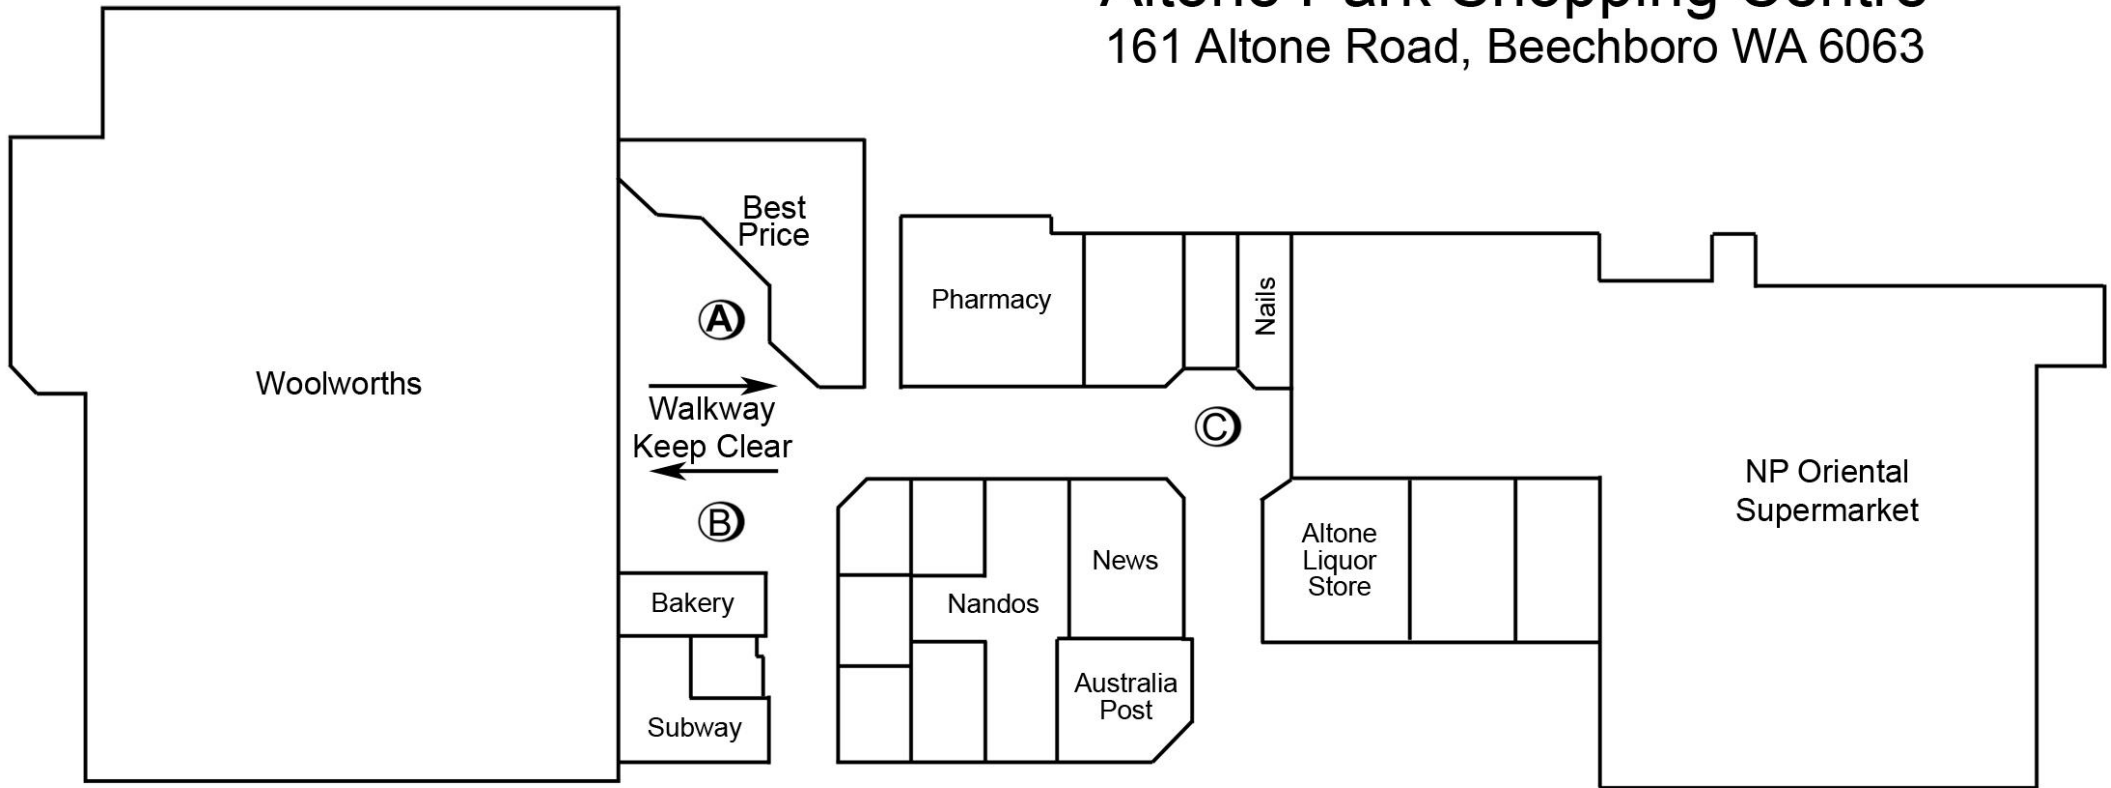

Altone Park Shopping Centre

161 Altone Road, Beechboro WA 6063

Beeches Tavern

Basic Pricing Information

Area A 3m x 2m Powered \$660pw
 Area B 3m x 2m Powered \$660pw
 Area C 3m x 2m Powered \$550pw
 Prices include GST and are subject to change without notice.
 Variable outgoings apply.
 Updated 27/08/2016